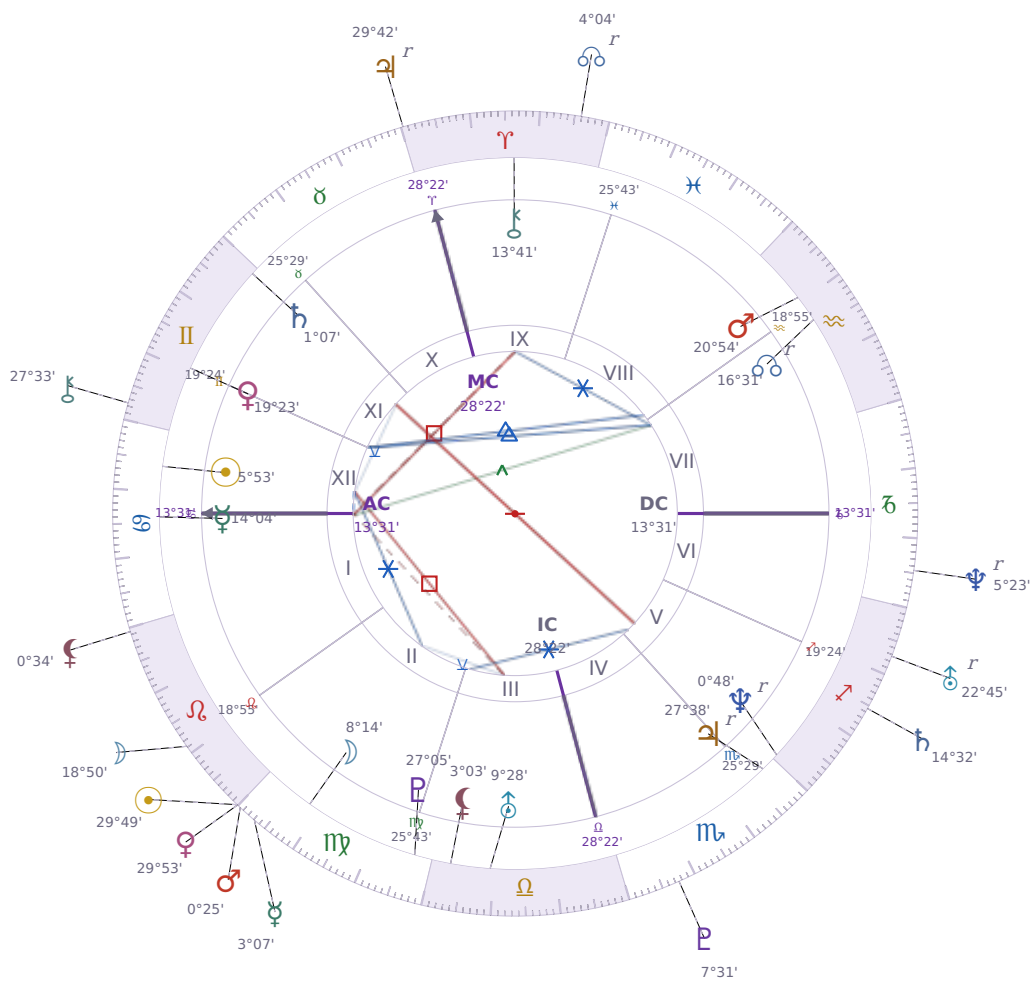

DAILY HOROSCOPE

Elon Reeve Musk

Businessman, entrepreneur, and political figure (born 1971)

♋ Cancer June 28, 1971 07:30 Pretoria

Sunday, 23 August 1987

TRANSITS FOR TODAY

☉ Sun	in ♌ Leo	29°49'58"
☾ Moon	in ♌ Leo	18°50'09"
☿ Mercury	in ♍ Virgo	3°07'51"
♀ Venus	in ♌ Leo	29°53'48"
♂ Mars	in ♍ Virgo	0°25'41"
♃ Jupiter	in ♈ Aries Rx	29°42'32"
♄ Saturn	in ♐ Sagittarius	14°32'51"

♅ Uranus	in	♐ Sagittarius Rx	22°45'12"
♆ Neptune	in	♑ Capricorn Rx	5°23'36"
♇ Pluto	in	♏ Scorpio	7°31'13"
♁ Chiron	in	♊ Gemini	27°33'53"
♊ NNode	in	♈ Aries Rx	4°04'40"
♁ Lilith	in	♌ Leo	0°34'12"

NATAL PLANETS

☉ Sun	in	♋ Cancer	5°53'26"	XII
☾ Moon	in	♍ Virgo	8°14'52"	II
☿ Mercury	in	♋ Cancer	14°04'03"	I
♀ Venus	in	♊ Gemini	19°23'48"	XI
♂ Mars	in	♒ Aquarius	20°54'21"	VIII
♃ Jupiter	in	♏ Scorpio	27°38'52"	V Rx
♄ Saturn	in	♊ Gemini	1°07'22"	XI
♅ Uranus	in	♎ Libra	9°28'55"	III
♆ Neptune	in	♐ Sagittarius	0°48'48"	V Rx
♇ Pluto	in	♍ Virgo	27°05'36"	III
♁ Chiron	in	♈ Aries	13°41'50"	IX
♊ North Node	in	♒ Aquarius	16°31'23"	VII Rx
♁ Lilith	in	♎ Libra	3°03'14"	III