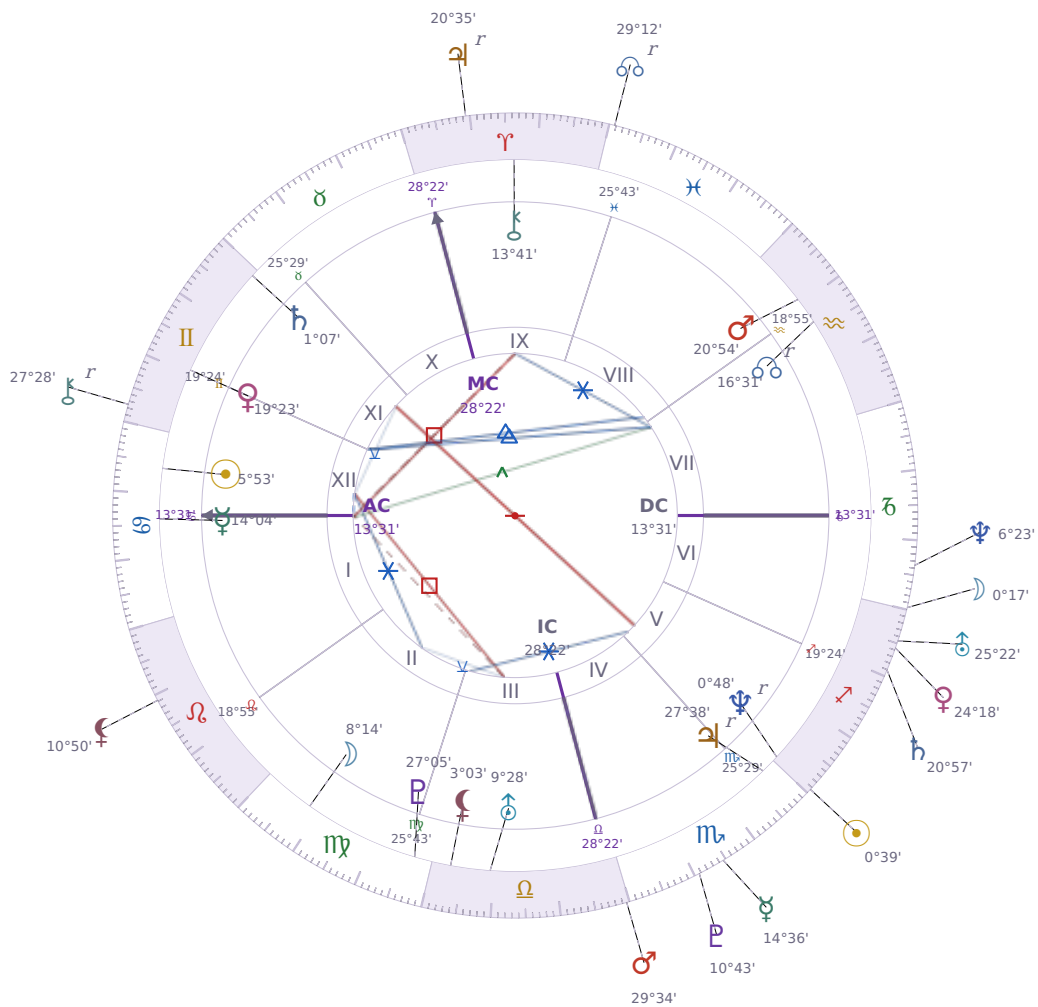

DAILY HOROSCOPE

Elon Reeve Musk

Businessman, entrepreneur, and political figure (born 1971)

♋ Cancer June 28, 1971 07:30 Pretoria

Monday, 23 November 1987

TRANSITS FOR TODAY

☉ Sun	in ♐ Sagittarius	0°39'12"
☾ Moon	in ♑ Capricorn	0°17'08"
☿ Mercury	in ♏ Scorpio	14°36'33"
♀ Venus	in ♐ Sagittarius	24°18'34"
♂ Mars	in ♎ Libra	29°34'58"
♃ Jupiter	in ♈ Aries Rx	20°35'31"
♄ Saturn	in ♐ Sagittarius	20°57'30"

♅ Uranus	in	♐ Sagittarius	25°22'09"
♆ Neptune	in	♑ Capricorn	6°23'56"
♇ Pluto	in	♏ Scorpio	10°43'36"
♁ Chiron	in	♊ Gemini Rx	27°28'49"
♁ NNode	in	♓ Pisces Rx	29°12'21"
♁ Lilith	in	♌ Leo	10°50'29"

NATAL PLANETS