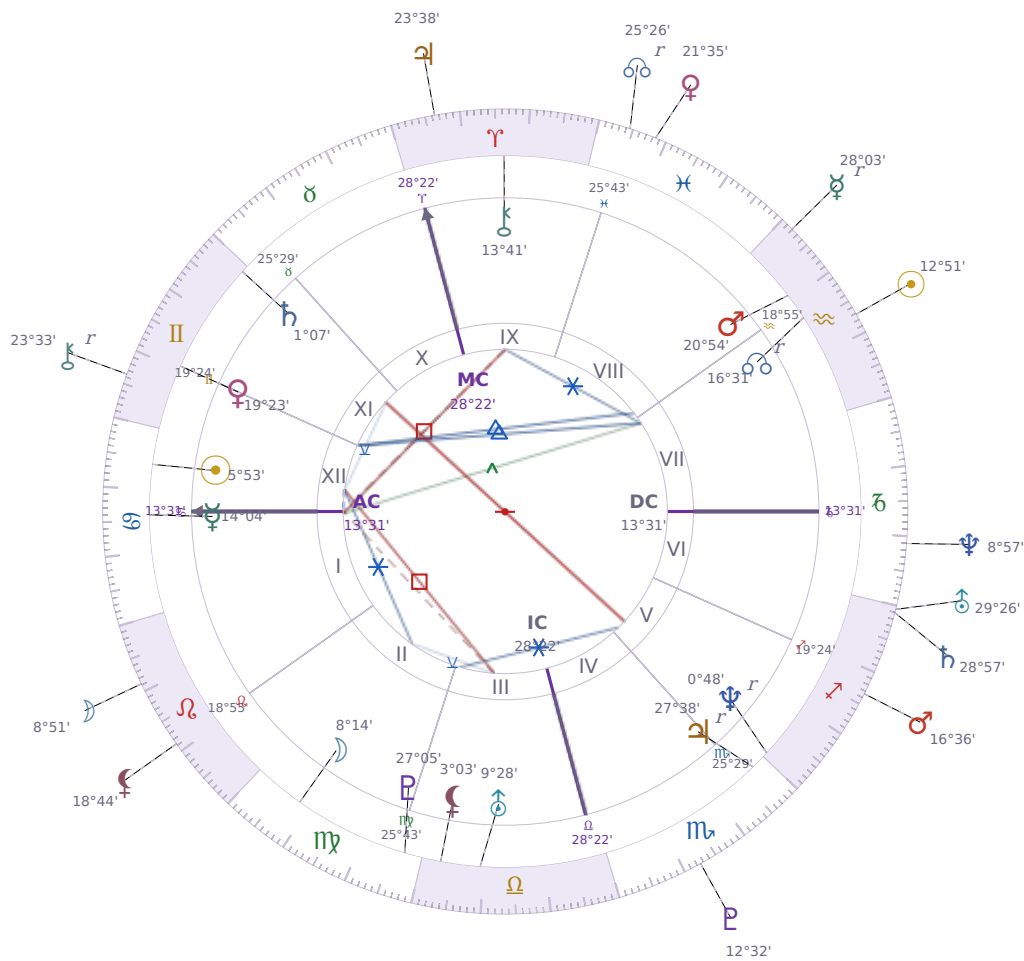

DAILY HOROSCOPE

Elon Reeve Musk

Businessman, entrepreneur, and political figure (born 1971)

♋ Cancer June 28, 1971 07:30 Pretoria

Tuesday, 2 February 1988

TRANSITS FOR TODAY

☉ Sun	in ♒ Aquarius	12°51'26"
☾ Moon	in ♌ Leo	8°51'30"
☿ Mercury	in ♒ Aquarius Rx	28°03'39"
♀ Venus	in ♋ Pisces	21°35'36"
♂ Mars	in ♏ Sagittarius	16°36'11"
♃ Jupiter	in ♈ Aries	23°38'08"
♄ Saturn	in ♏ Sagittarius	28°57'45"

♅ Uranus	in	♐ Sagittarius	29°26'45"
♆ Neptune	in	♑ Capricorn	8°57'30"
♇ Pluto	in	♏ Scorpio	12°32'28"
♁ Chiron	in	♊ Gemini Rx	23°33'17"
♁ NNode	in	♓ Pisces Rx	25°26'50"
♁ Lilith	in	♌ Leo	18°44'54"

NATAL PLANETS