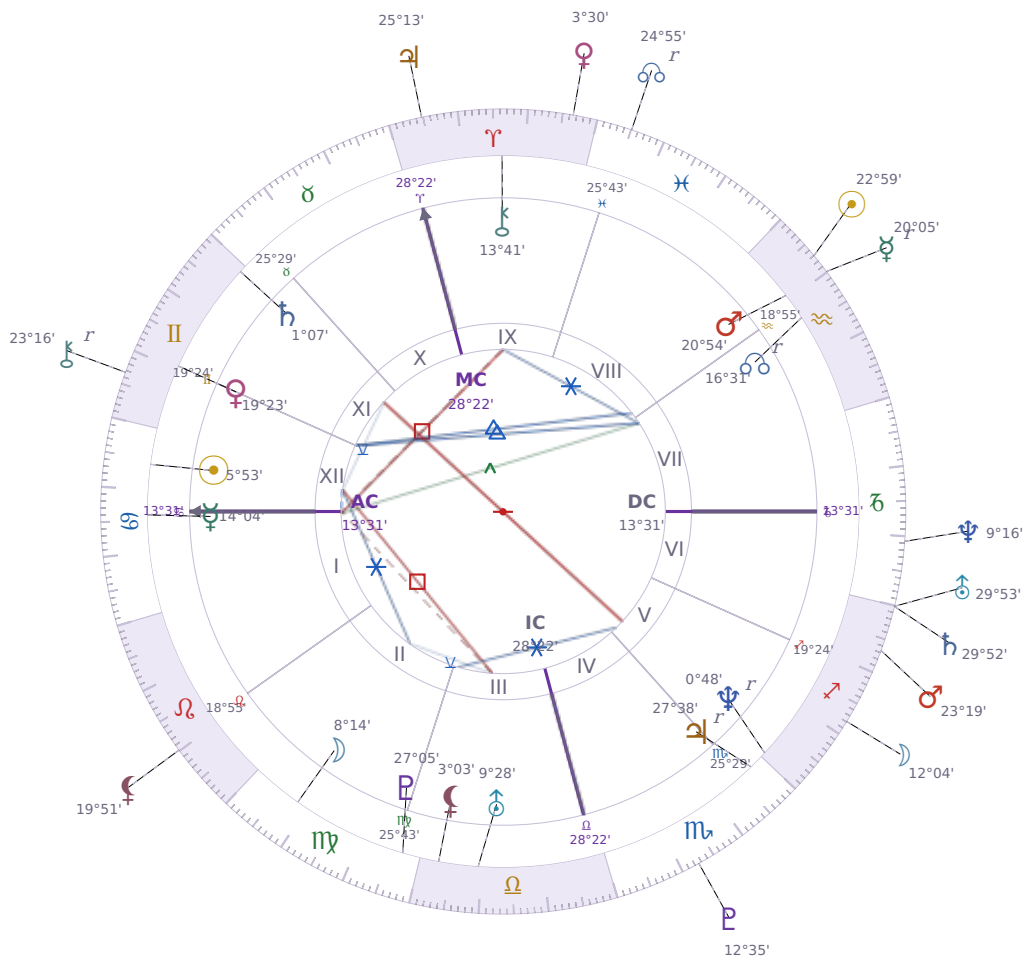

DAILY HOROSCOPE

Elon Reeve Musk

Businessman, entrepreneur, and political figure (born 1971)

♋ Cancer June 28, 1971 07:30 Pretoria

Friday, 12 February 1988

TRANSITS FOR TODAY

☉ Sun	in ♈ Aquarius	22°59'13"
☾ Moon	in ♐ Sagittarius	12°04'57"
☿ Mercury	in ♈ Aquarius Rx	20°05'57"
♀ Venus	in ♈ Aries	3°30'08"
♂ Mars	in ♐ Sagittarius	23°19'04"
♃ Jupiter	in ♈ Aries	25°13'07"
♄ Saturn	in ♐ Sagittarius	29°52'22"

♅ Uranus	in	♐ Sagittarius	29°53'48"
♆ Neptune	in	♑ Capricorn	9°16'11"
♇ Pluto	in	♏ Scorpio	12°35'01"
♁ Chiron	in	♊ Gemini Rx	23°16'49"
♁ NNode	in	♓ Pisces Rx	24°55'03"
♁ Lilith	in	♌ Leo	19°51'36"

## NATAL PLANETS

☉ Sun	in	♋ Cancer	5°53'26"	XII
☾ Moon	in	♍ Virgo	8°14'52"	II
☿ Mercury	in	♋ Cancer	14°04'03"	I
♀ Venus	in	♊ Gemini	19°23'48"	XI
♂ Mars	in	♒ Aquarius	20°54'21"	VIII
♃ Jupiter	in	♏ Scorpio	27°38'52"	V Rx
♄ Saturn	in	♊ Gemini	1°07'22"	XI
♅ Uranus	in	♎ Libra	9°28'55"	III
♆ Neptune	in	♐ Sagittarius	0°48'48"	V Rx
♇ Pluto	in	♍ Virgo	27°05'36"	III
♁ Chiron	in	♈ Aries	13°41'50"	IX
♁ North Node	in	♒ Aquarius	16°31'23"	VII Rx
♁ Lilith	in	♎ Libra	3°03'14"	III

## KEY TRANSIT FACTORS