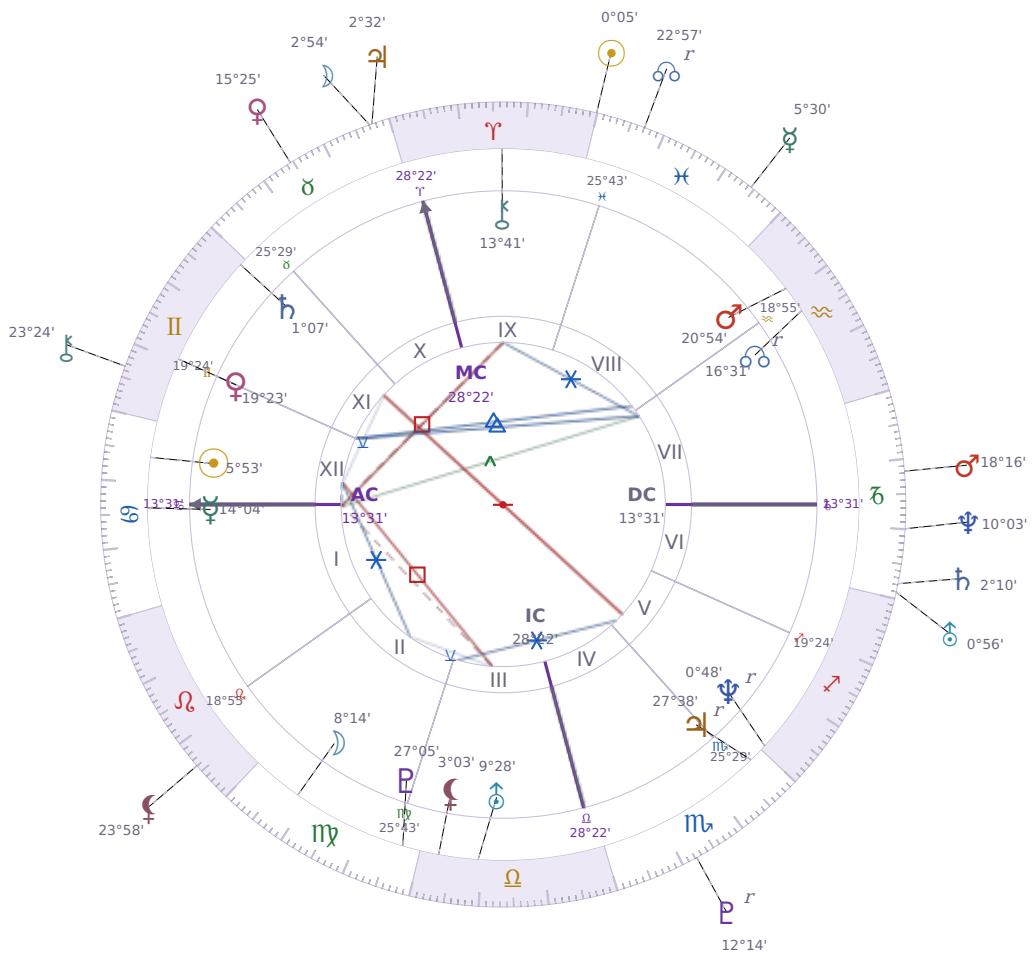

DAILY HOROSCOPE

Elon Reeve Musk

Businessman, entrepreneur, and political figure (born 1971)

♋ Cancer June 28, 1971 07:30 Pretoria

Sunday, 20 March 1988

TRANSITS FOR TODAY

☉ Sun	in ♈ Aries	0°05'51"
☾ Moon	in ♉ Taurus	2°54'36"
☿ Mercury	in ♊ Pisces	5°30'18"
♀ Venus	in ♉ Taurus	15°25'19"
♂ Mars	in ♐ Capricorn	18°16'05"
♃ Jupiter	in ♉ Taurus	2°32'41"
♄ Saturn	in ♐ Capricorn	2°10'15"

♅ Uranus	in ♄ Capricorn	0°56'45"
♆ Neptune	in ♄ Capricorn	10°03'35"
♇ Pluto	in ♏ Scorpio Rx	12°14'25"
♁ Chiron	in ♊ Gemini	23°24'57"
♁ NNode	in ♓ Pisces Rx	22°57'29"
♁ Lilith	in ♌ Leo	23°58'16"

NATAL PLANETS

★ = natal resonance — this transit echoes your birth chart, amplifying its influence

LUNAR DAY

Moon in ♉ Taurus · Day 3 / 30 · New Moon

The pace slows considerably during this transit as comfort and familiar surroundings take priority over efficiency. Resistance to change hardens, and any disruption to routine tends to provoke stubborn pushback.