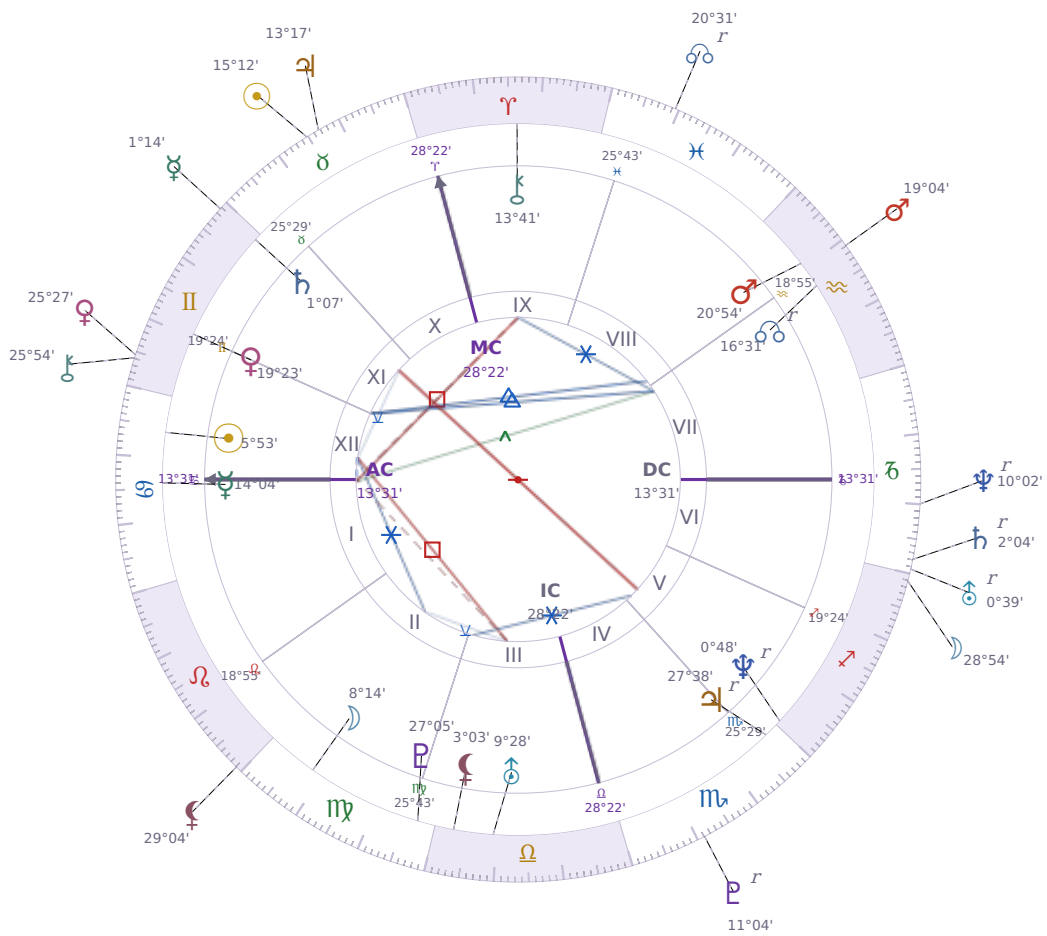

DAILY HOROSCOPE

Elon Reeve Musk

Businessman, entrepreneur, and political figure (born 1971)

♋ Cancer June 28, 1971 07:30 Pretoria

Thursday, 5 May 1988

TRANSITS FOR TODAY

☉ Sun	in ♉ Taurus	15°12'02"
☾ Moon	in ♐ Sagittarius	28°54'40"
☿ Mercury	in ♊ Gemini	1°14'50"
♀ Venus	in ♊ Gemini	25°27'23"
♂ Mars	in ♒ Aquarius	19°04'11"
♃ Jupiter	in ♉ Taurus	13°17'01"
♄ Saturn	in ♐ Capricorn Rx	2°04'32"