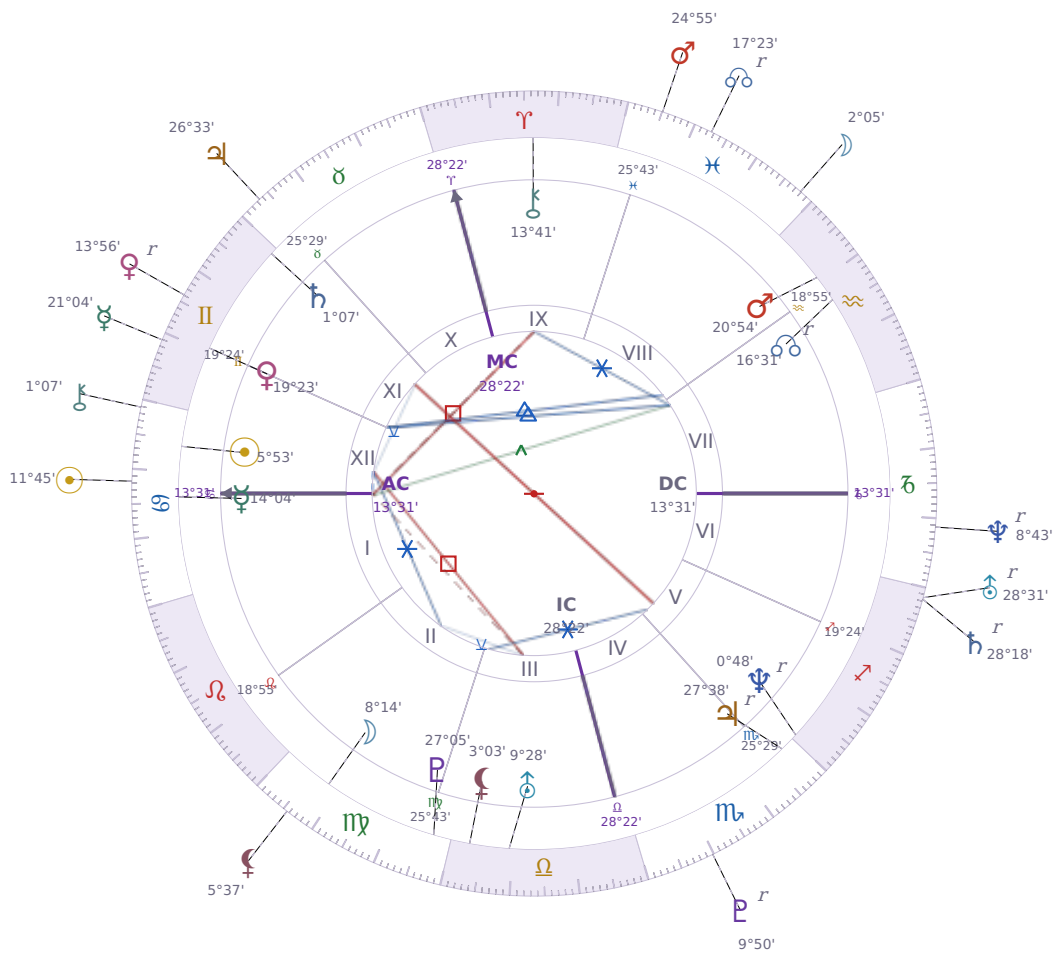

DAILY HOROSCOPE

Elon Reeve Musk

Businessman, entrepreneur, and political figure (born 1971)

♋ Cancer June 28, 1971 07:30 Pretoria

Sunday, 3 July 1988

TRANSITS FOR TODAY

☉ Sun	in ♋ Cancer	11°45'40"
☾ Moon	in ♓ Pisces	2°05'29"
☿ Mercury	in ♊ Gemini	21°04'22"
♀ Venus	in ♊ Gemini Rx	13°56'56"
♂ Mars	in ♓ Pisces	24°55'02"
♃ Jupiter	in ♉ Taurus	26°33'19"
♄ Saturn	in ♏ Sagittarius Rx	28°18'02"

♅ Uranus	in	♐ Sagittarius Rx	28°31'07"
♆ Neptune	in	♑ Capricorn Rx	8°43'47"
♇ Pluto	in	♏ Scorpio Rx	9°50'12"
♁ Chiron	in	♋ Cancer	1°07'29"
♁ NNode	in	♓ Pisces Rx	17°23'55"
♁ Lilith	in	♍ Virgo	5°37'02"