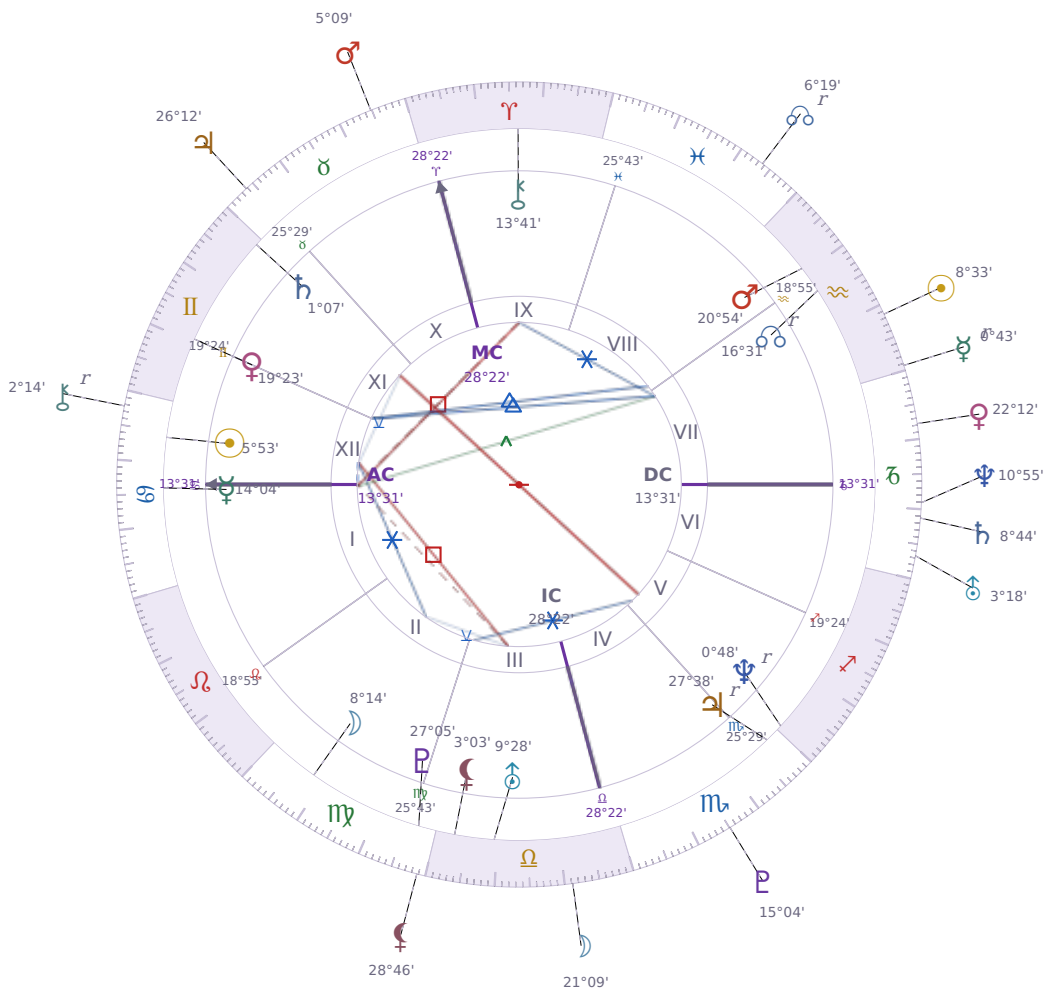

DAILY HOROSCOPE

Elon Reeve Musk

Businessman, entrepreneur, and political figure (born 1971)

♋ Cancer June 28, 1971 07:30 Pretoria

Saturday, 28 January 1989

TRANSITS FOR TODAY

☉ Sun	in ♒ Aquarius	8°33'05"
☾ Moon	in ♎ Libra	21°09'17"
☿ Mercury	in ♒ Aquarius Rx	0°43'21"
♀ Venus	in ♑ Capricorn	22°12'49"
♂ Mars	in ♉ Taurus	5°09'39"
♃ Jupiter	in ♉ Taurus	26°12'24"
♄ Saturn	in ♑ Capricorn	8°44'01"

♅ Uranus	in ♄ Capricorn	3°18'49"
♆ Neptune	in ♄ Capricorn	10°55'55"
♇ Pluto	in ♏ Scorpio	15°04'55"
♁ Chiron	in ♋ Cancer Rx	2°14'52"
♁ NNode	in ♓ Pisces Rx	6°19'56"
♁ Lilith	in ♍ Virgo	28°46'25"

## NATAL PLANETS

☉ Sun	in ♋ Cancer	5°53'26"	XII
☾ Moon	in ♍ Virgo	8°14'52"	II
☿ Mercury	in ♋ Cancer	14°04'03"	I
♀ Venus	in ♊ Gemini	19°23'48"	XI
♂ Mars	in ♒ Aquarius	20°54'21"	VIII
♃ Jupiter	in ♏ Scorpio	27°38'52"	V Rx
♄ Saturn	in ♊ Gemini	1°07'22"	XI
♅ Uranus	in ♎ Libra	9°28'55"	III
♆ Neptune	in ♐ Sagittarius	0°48'48"	V Rx
♇ Pluto	in ♍ Virgo	27°05'36"	III
♁ Chiron	in ♈ Aries	13°41'50"	IX
♁ North Node	in ♒ Aquarius	16°31'23"	VII Rx
♁ Lilith	in ♎ Libra	3°03'14"	III

## KEY TRANSIT FACTORS