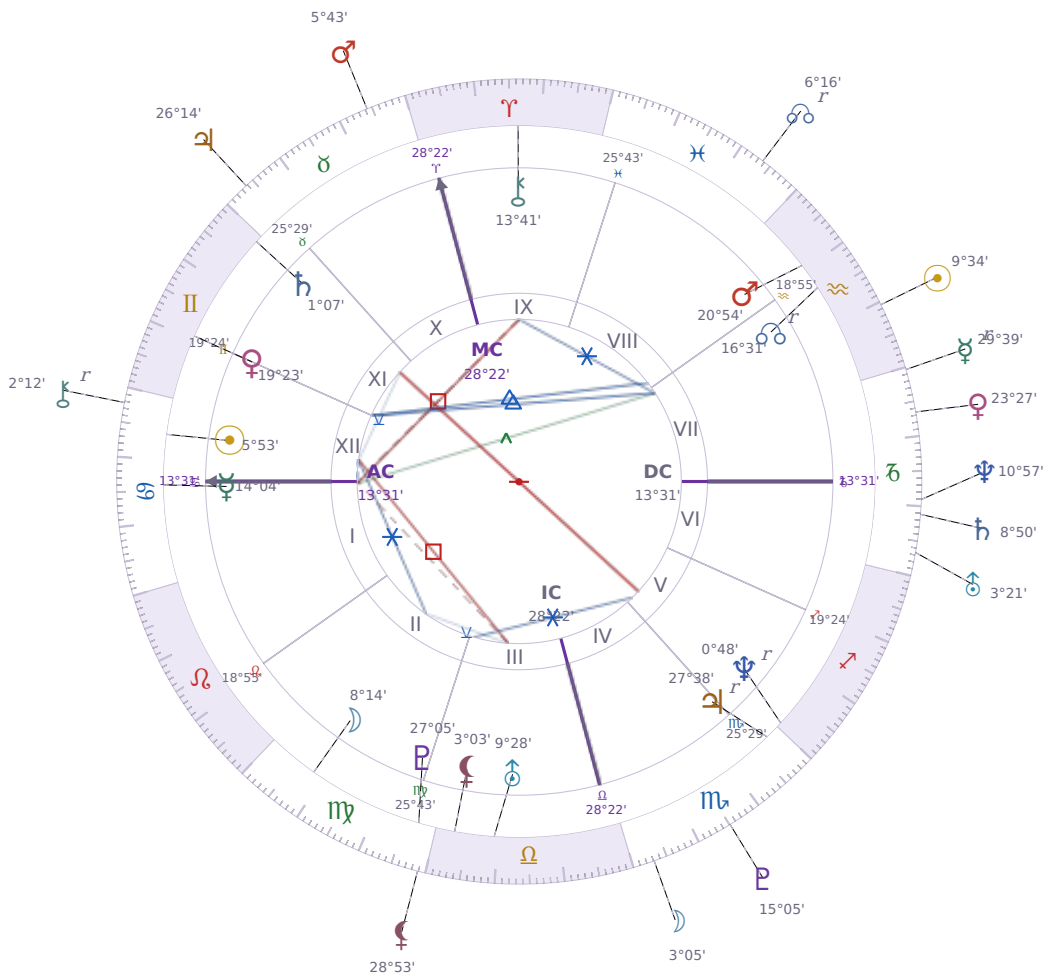

DAILY HOROSCOPE

Elon Reeve Musk

Businessman, entrepreneur, and political figure (born 1971)

♋ Cancer June 28, 1971 07:30 Pretoria

Sunday, 29 January 1989

TRANSITS FOR TODAY

☉ Sun	in ♒ Aquarius	9°34'01"
☾ Moon	in ♏ Scorpio	3°05'38"
☿ Mercury	in ♐ Capricorn Rx	29°39'48"
♀ Venus	in ♐ Capricorn	23°27'57"
♂ Mars	in ♉ Taurus	5°43'57"
♃ Jupiter	in ♉ Taurus	26°14'11"
♄ Saturn	in ♐ Capricorn	8°50'28"

♅ Uranus	in ♄ Capricorn	3°21'55"
♆ Neptune	in ♄ Capricorn	10°57'58"
♇ Pluto	in ♏ Scorpio	15°05'35"
♁ Chiron	in ♋ Cancer Rx	2°12'00"
♊ NNode	in ♓ Pisces Rx	6°16'45"
♁ Lilith	in ♍ Virgo	28°53'04"

NATAL PLANETS

☉ Sun	in ♋ Cancer	5°53'26"	XII
☾ Moon	in ♍ Virgo	8°14'52"	II
☿ Mercury	in ♋ Cancer	14°04'03"	I
♀ Venus	in ♊ Gemini	19°23'48"	XI
♂ Mars	in ♒ Aquarius	20°54'21"	VIII
♃ Jupiter	in ♏ Scorpio	27°38'52"	V Rx
♄ Saturn	in ♊ Gemini	1°07'22"	XI
♅ Uranus	in ♎ Libra	9°28'55"	III
♆ Neptune	in ♐ Sagittarius	0°48'48"	V Rx
♇ Pluto	in ♍ Virgo	27°05'36"	III
♁ Chiron	in ♈ Aries	13°41'50"	IX
♊ North Node	in ♒ Aquarius	16°31'23"	VII Rx
♁ Lilith	in ♎ Libra	3°03'14"	III

KEY DATE

☿ Mercury enters ♄ Capricorn

Mercury entering *Capricorn* shifts how you talk and think toward **practical results** — you'll notice yourself cutting out small talk and focusing on what actually matters at work or in conversations. People around you tend to **respect the directness** more during this time, even if your words feel plainer than usual, because *Capricorn* makes communication **efficient and honest**. At work especially, **planning and problem-solving** feel sharper; *Mercury* here rewards you for thinking several steps ahead instead of reacting on the spot.