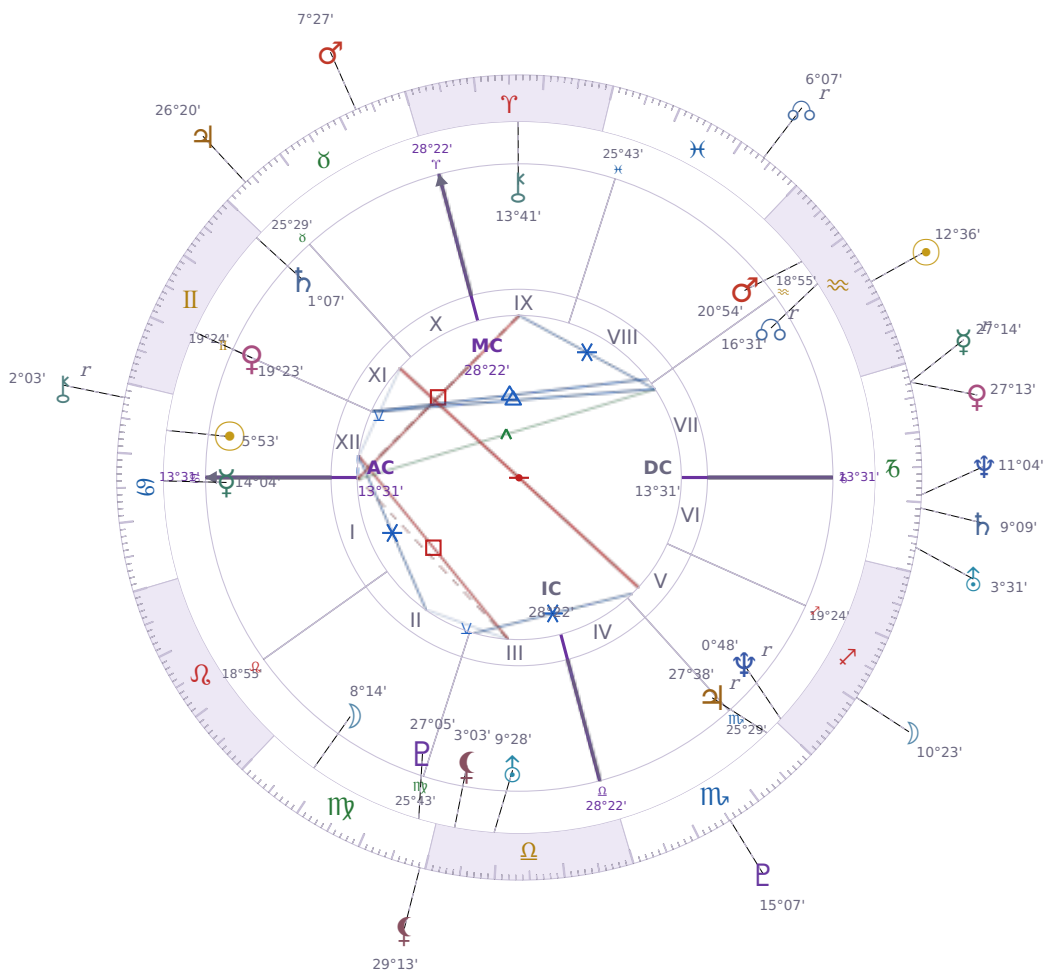

DAILY HOROSCOPE

Elon Reeve Musk

Businessman, entrepreneur, and political figure (born 1971)

♋ Cancer June 28, 1971 07:30 Pretoria

Wednesday, 1 February 1989

TRANSITS FOR TODAY

☉ Sun	in ♒ Aquarius	12°36'47"
☾ Moon	in ♐ Sagittarius	10°23'29"
☿ Mercury	in ♐ Capricorn Rx	27°14'40"
♀ Venus	in ♐ Capricorn	27°13'19"
♂ Mars	in ♉ Taurus	7°27'22"
♃ Jupiter	in ♉ Taurus	26°20'43"
♄ Saturn	in ♐ Capricorn	9°09'36"

♅ Uranus	in ♑ Capricorn	3°31'04"
♆ Neptune	in ♑ Capricorn	11°04'04"
♇ Pluto	in ♏ Scorpio	15°07'21"
♁ Chiron	in ♋ Cancer Rx	2°03'47"
♁ NNode	in ♓ Pisces Rx	6°07'14"
♁ Lilith	in ♍ Virgo	29°13'03"

NATAL PLANETS

☉ Sun	in ♋ Cancer	5°53'26"	XII
☾ Moon	in ♍ Virgo	8°14'52"	II
☿ Mercury	in ♋ Cancer	14°04'03"	I
♀ Venus	in ♊ Gemini	19°23'48"	XI
♂ Mars	in ♒ Aquarius	20°54'21"	VIII
♃ Jupiter	in ♏ Scorpio	27°38'52"	V Rx
♄ Saturn	in ♊ Gemini	1°07'22"	XI
♅ Uranus	in ♎ Libra	9°28'55"	III
♆ Neptune	in ♐ Sagittarius	0°48'48"	V Rx
♇ Pluto	in ♍ Virgo	27°05'36"	III
♁ Chiron	in ♈ Aries	13°41'50"	IX
♁ North Node	in ♒ Aquarius	16°31'23"	VII Rx
♁ Lilith	in ♎ Libra	3°03'14"	III