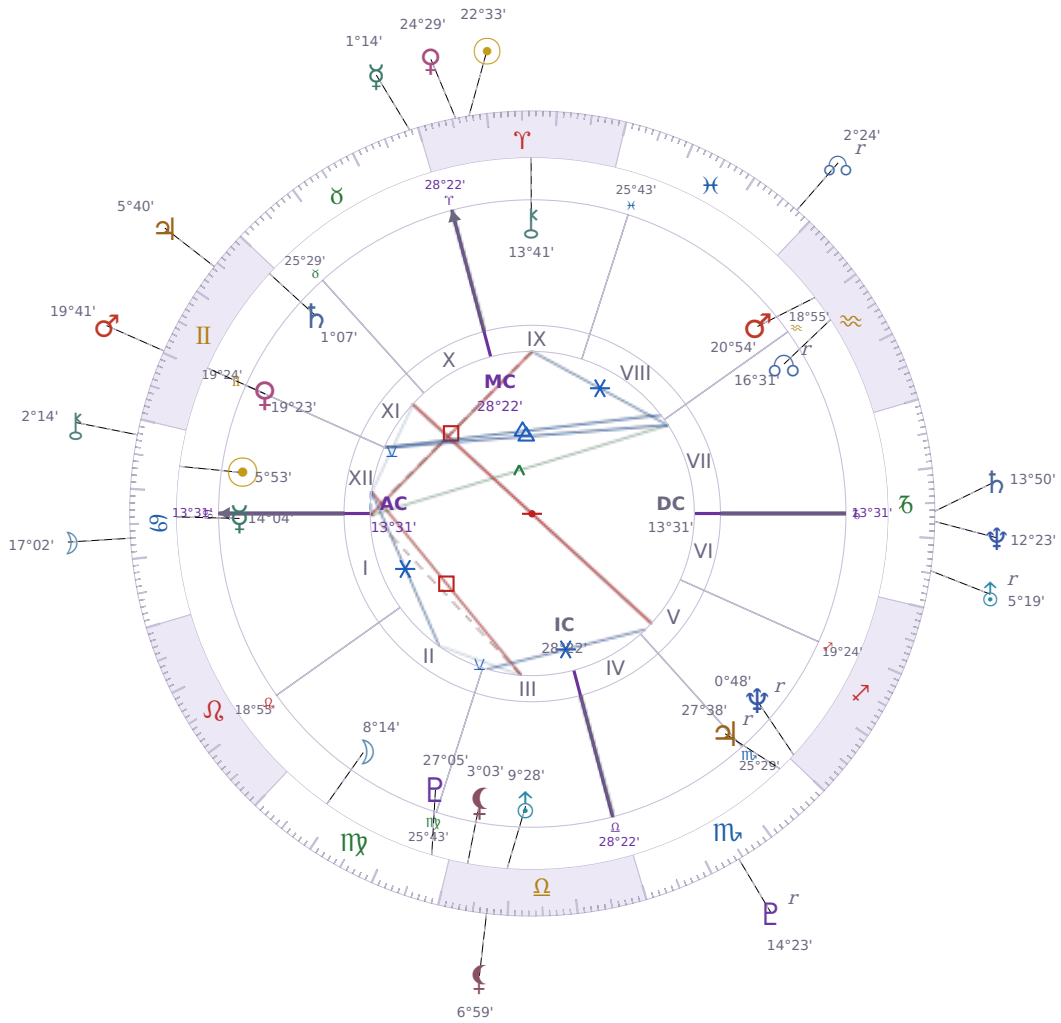

DAILY HOROSCOPE

Elon Reeve Musk

Businessman, entrepreneur, and political figure (born 1971)

♋ Cancer June 28, 1971 07:30 Pretoria

Wednesday, 12 April 1989

TRANSITS FOR TODAY

☉ Sun	in ♈ Aries	22°33'21"
☾ Moon	in ♋ Cancer	17°02'09"
☿ Mercury	in ♉ Taurus	1°14'21"
♀ Venus	in ♈ Aries	24°29'18"
♂ Mars	in ♊ Gemini	19°41'44"
♃ Jupiter	in ♊ Gemini	5°40'23"
♄ Saturn	in ♏ Capricorn	13°50'16"

♅ Uranus	in ♄ Capricorn Rx	5°19'47"
♆ Neptune	in ♄ Capricorn	12°23'02"
♇ Pluto	in ♏ Scorpio Rx	14°23'39"
♁ Chiron	in ♋ Cancer	2°14'24"
♊ NNode	in ♓ Pisces Rx	2°24'49"
♁ Lilith	in ♎ Libra	6°59'27"

NATAL PLANETS

☉ Sun	in ♋ Cancer	5°53'26"	XII
☾ Moon	in ♍ Virgo	8°14'52"	II
☿ Mercury	in ♋ Cancer	14°04'03"	I
♀ Venus	in ♊ Gemini	19°23'48"	XI
♂ Mars	in ♒ Aquarius	20°54'21"	VIII
♃ Jupiter	in ♏ Scorpio	27°38'52"	V Rx
♄ Saturn	in ♊ Gemini	1°07'22"	XI
♅ Uranus	in ♎ Libra	9°28'55"	III
♆ Neptune	in ♐ Sagittarius	0°48'48"	V Rx
♇ Pluto	in ♍ Virgo	27°05'36"	III
♁ Chiron	in ♈ Aries	13°41'50"	IX
♊ North Node	in ♒ Aquarius	16°31'23"	VII Rx
♁ Lilith	in ♎ Libra	3°03'14"	III

KEY DATE

☿ Mercury enters ♉ Taurus

Mercury moving into *Taurus* shifts how you **communicate and think** — you'll notice yourself speaking more slowly, choosing words with care instead of rushing through sentences. At work and in conversations, people tend to **focus on practical details** and want concrete facts rather than abstract ideas, which means discussions about money, plans, or decisions take longer but reach clearer agreements. This transit makes most people **stick to their positions** once they've decided something, so expect less back-and-forth and more people digging in on what they actually believe.