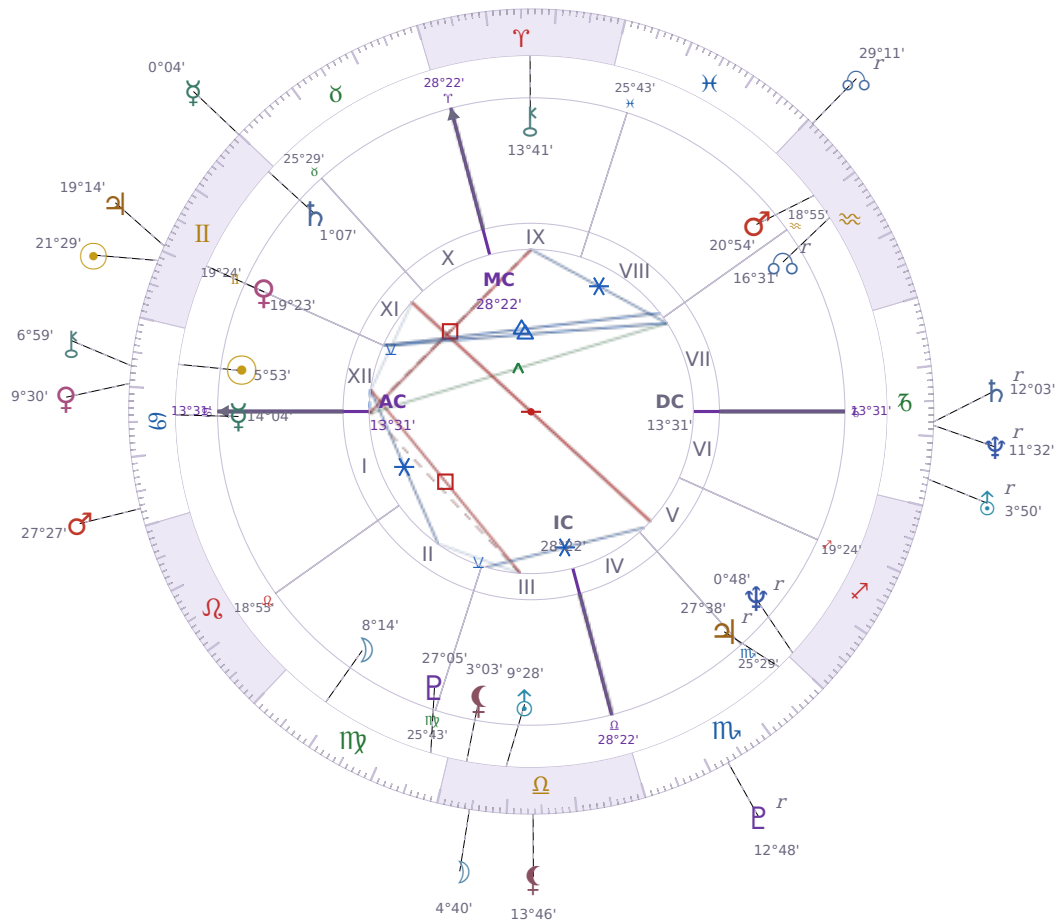

DAILY HOROSCOPE

Elon Reeve Musk

Businessman, entrepreneur, and political figure (born 1971)

♋ Cancer June 28, 1971 07:30 Pretoria

Monday, 12 June 1989

TRANSITS FOR TODAY

☉ Sun	in ♊ Gemini	21°29'34"
☾ Moon	in ♎ Libra	4°40'35"
☿ Mercury	in ♊ Gemini	0°04'02"
♀ Venus	in ♋ Cancer	9°30'48"
♂ Mars	in ♋ Cancer	27°27'28"
♃ Jupiter	in ♊ Gemini	19°14'04"
♄ Saturn	in ♏ Capricorn Rx	12°03'07"

♅ Uranus	in ♄ Capricorn Rx	3°50'35"
♆ Neptune	in ♄ Capricorn Rx	11°32'23"
♇ Pluto	in ♏ Scorpio Rx	12°48'06"
♁ Chiron	in ♋ Cancer	6°59'23"
♊ NNode	in ♒ Aquarius Rx	29°11'01"
♁ Lilith	in ♎ Libra	13°46'45"

NATAL PLANETS

☉ Sun	in ♋ Cancer	5°53'26"	XII
☾ Moon	in ♍ Virgo	8°14'52"	II
☿ Mercury	in ♋ Cancer	14°04'03"	I
♀ Venus	in ♊ Gemini	19°23'48"	XI
♂ Mars	in ♒ Aquarius	20°54'21"	VIII
♃ Jupiter	in ♏ Scorpio	27°38'52"	V Rx
♄ Saturn	in ♊ Gemini	1°07'22"	XI
♅ Uranus	in ♎ Libra	9°28'55"	III
♆ Neptune	in ♐ Sagittarius	0°48'48"	V Rx
♇ Pluto	in ♍ Virgo	27°05'36"	III
♁ Chiron	in ♈ Aries	13°41'50"	IX
♊ North Node	in ♒ Aquarius	16°31'23"	VII Rx
♁ Lilith	in ♎ Libra	3°03'14"	III