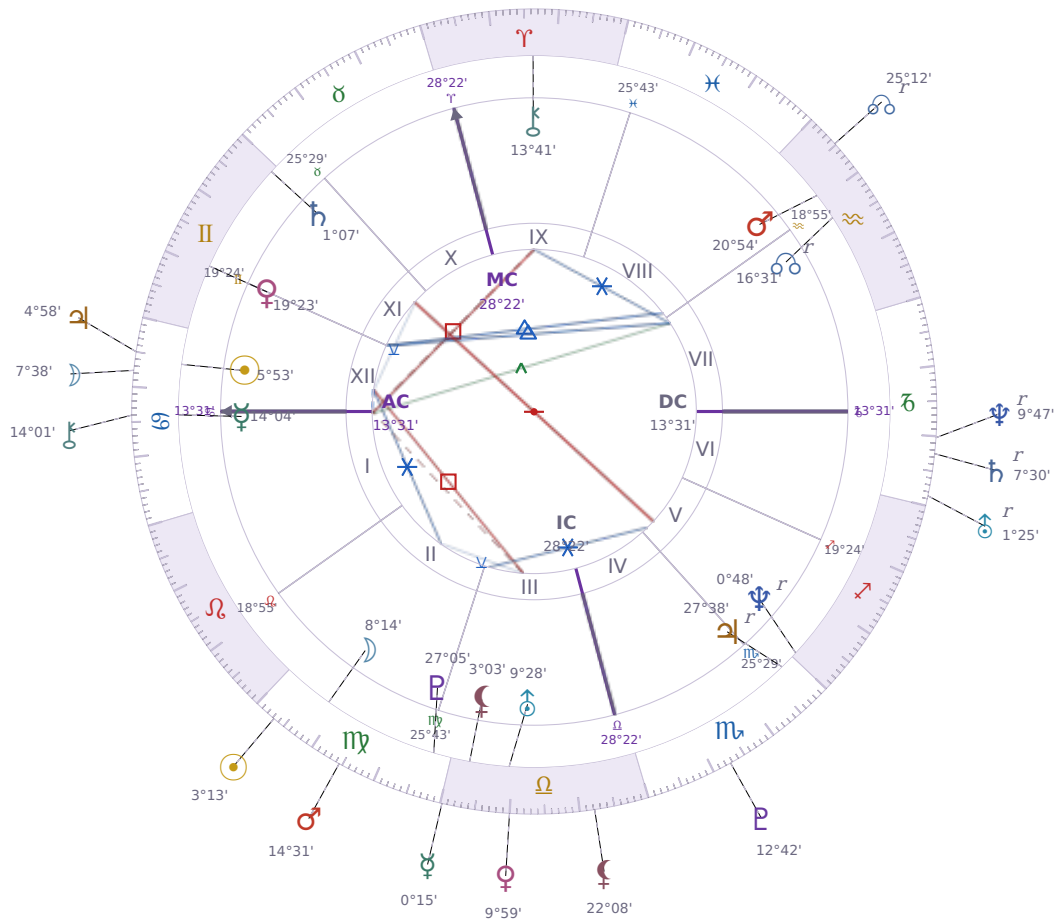

DAILY HOROSCOPE

Elon Reeve Musk

Businessman, entrepreneur, and political figure (born 1971)

♋ Cancer June 28, 1971 07:30 Pretoria

Saturday, 26 August 1989

TRANSITS FOR TODAY

☉ Sun	in ♍ Virgo	3°13'29"
☾ Moon	in ♋ Cancer	7°38'49"
☿ Mercury	in ♎ Libra	0°15'35"
♀ Venus	in ♎ Libra	9°59'37"
♂ Mars	in ♍ Virgo	14°31'42"
♃ Jupiter	in ♋ Cancer	4°58'22"
♄ Saturn	in ♏ Capricorn Rx	7°30'13"

♅ Uranus	in ♑ Capricorn Rx	1°25'36"
♆ Neptune	in ♑ Capricorn Rx	9°47'07"
♇ Pluto	in ♏ Scorpio	12°42'03"
♁ Chiron	in ♋ Cancer	14°02'00"
♊ NNode	in ♒ Aquarius Rx	25°12'46"
♁ Lilith	in ♎ Libra	22°08'43"

NATAL PLANETS

KEY DATE

☿ Mercury enters ♎ Libra

Mercury in Libra brings a shift toward **weighing both sides** before you speak or decide, making conversations feel more balanced but sometimes slower. At work and in relationships, you'll notice people becoming more **concerned with fairness** and wanting input from others before moving forward. This transit typically makes **negotiation and compromise** easier, though the constant balancing can occasionally leave decisions stuck in the middle instead of resolved.