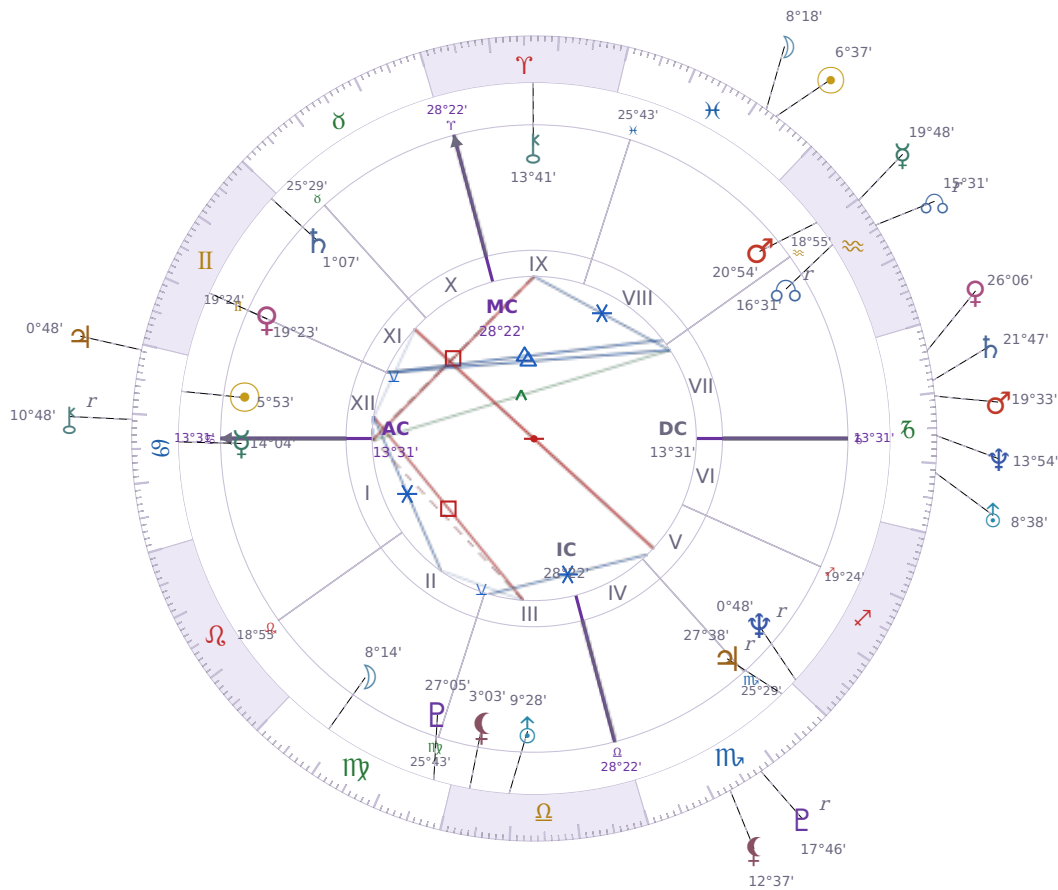

DAILY HOROSCOPE

Elon Reeve Musk

Businessman, entrepreneur, and political figure (born 1971)

♋ Cancer June 28, 1971 07:30 Pretoria

Sunday, 25 February 1990

TRANSITS FOR TODAY

☉ Sun	in ♋ Pisces	6°37'20"
☾ Moon	in ♋ Pisces	8°18'58"
☿ Mercury	in ♋ Aquarius	19°48'21"
♀ Venus	in ♋ Capricorn	26°06'40"
♂ Mars	in ♋ Capricorn	19°33'57"
♃ Jupiter	in ♋ Cancer	0°48'32"
♄ Saturn	in ♋ Capricorn	21°47'22"

♅ Uranus	in ♑ Capricorn	8°38'51"
♆ Neptune	in ♑ Capricorn	13°54'08"
♇ Pluto	in ♏ Scorpio Rx	17°46'33"
♁ Chiron	in ♋ Cancer Rx	10°48'18"
♊ NNode	in ♒ Aquarius Rx	15°31'22"
♁ Lilith	in ♏ Scorpio	12°37'36"

NATAL PLANETS

☉ Sun	in ♋ Cancer	5°53'26"	XII
☾ Moon	in ♍ Virgo	8°14'52"	II
☿ Mercury	in ♋ Cancer	14°04'03"	I
♀ Venus	in ♊ Gemini	19°23'48"	XI
♂ Mars	in ♒ Aquarius	20°54'21"	VIII
♃ Jupiter	in ♏ Scorpio	27°38'52"	V Rx
♄ Saturn	in ♊ Gemini	1°07'22"	XI
♅ Uranus	in ♎ Libra	9°28'55"	III
♆ Neptune	in ♐ Sagittarius	0°48'48"	V Rx
♇ Pluto	in ♍ Virgo	27°05'36"	III
♁ Chiron	in ♈ Aries	13°41'50"	IX
♊ North Node	in ♒ Aquarius	16°31'23"	VII Rx
♁ Lilith	in ♎ Libra	3°03'14"	III

KEY DATE

♃ Jupiter stations Direct

Jupiter turning **direct again** means opportunities and decisions that felt stuck or unclear over the past months can finally move ahead with real momentum. What becomes **clearer now** is whether plans, applications, or deals are actually going to work — delays lift and you get actual answers instead of waiting. **Growth starts moving** in the areas where *Jupiter* sits in your chart, so watch for openings in money, work, relationships, or learning that were on pause during the retrograde.