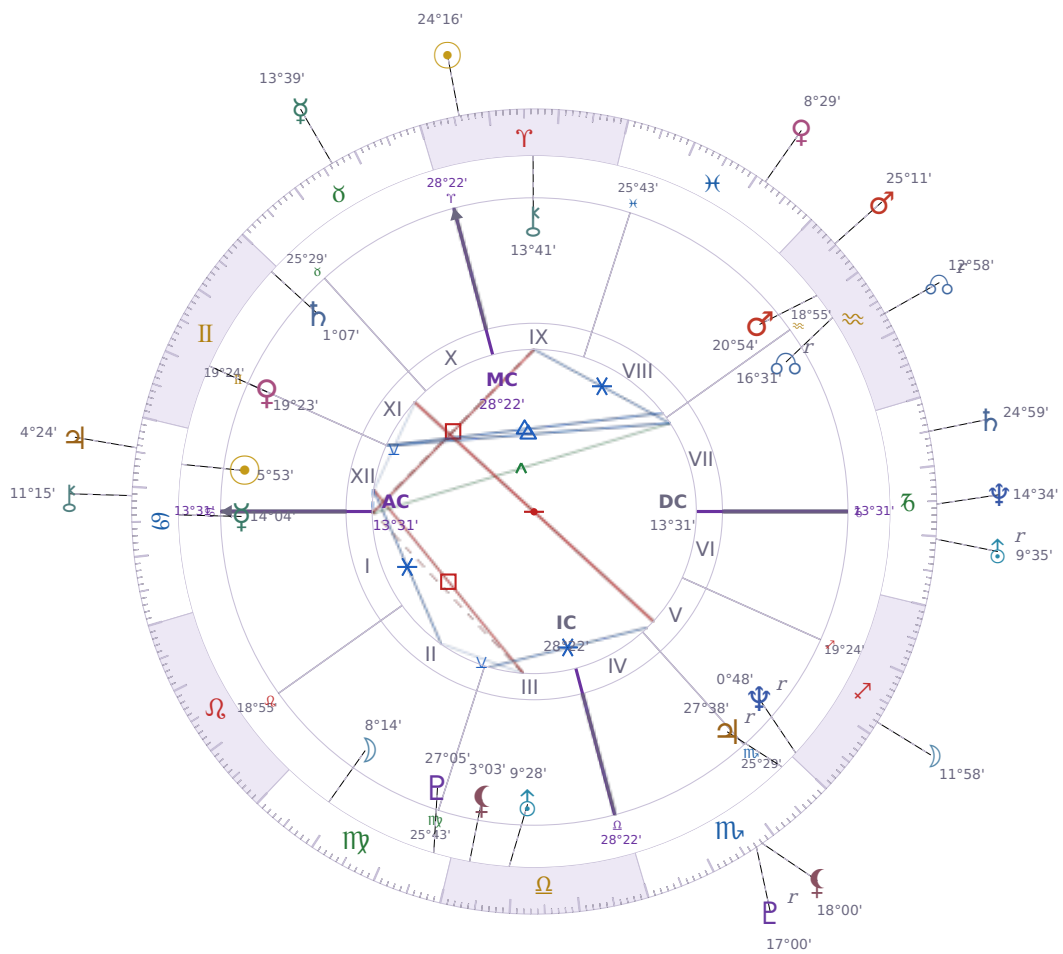

DAILY HOROSCOPE

**Elon Reeve Musk**

Businessman, entrepreneur, and political figure (born 1971)

♋ Cancer June 28, 1971 07:30 Pretoria

**Saturday, 14 April 1990**

**TRANSITS FOR TODAY**

☉ Sun	in ♈ Aries	24°16'39"
☾ Moon	in ♐ Sagittarius	11°58'05"
☿ Mercury	in ♉ Taurus	13°39'40"
♀ Venus	in ♓ Pisces	8°29'02"
♂ Mars	in ♒ Aquarius	25°11'45"
♃ Jupiter	in ♋ Cancer	4°24'29"
♄ Saturn	in ♑ Capricorn	24°59'49"

♅ Uranus	in ♑ Capricorn Rx	9°35'21"
♆ Neptune	in ♑ Capricorn	14°34'24"
♇ Pluto	in ♏ Scorpio Rx	17°00'56"
♁ Chiron	in ♋ Cancer	11°15'06"
♊ NNode	in ♒ Aquarius Rx	12°58'50"
♁ Lilith	in ♏ Scorpio	18°00'20"