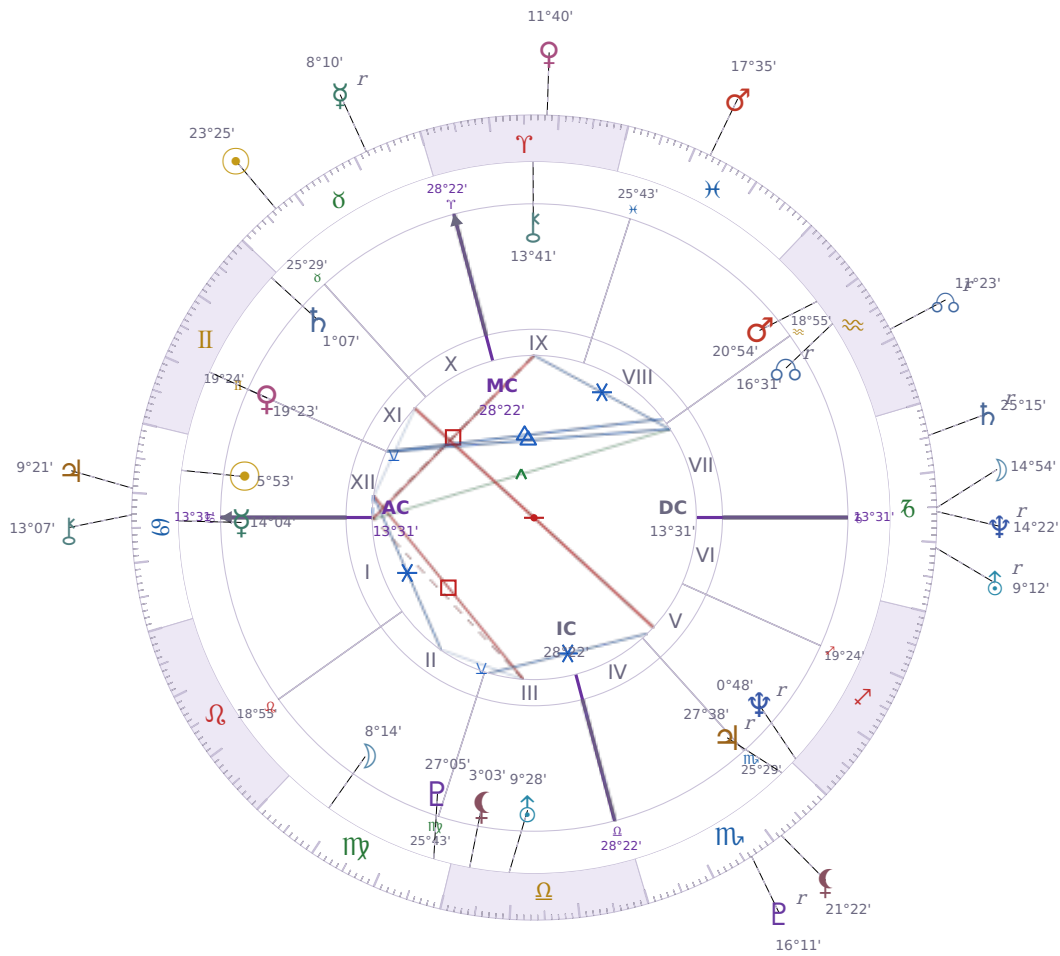

DAILY HOROSCOPE

Elon Reeve Musk

Businessman, entrepreneur, and political figure (born 1971)

♋ Cancer June 28, 1971 07:30 Pretoria

Monday, 14 May 1990

TRANSITS FOR TODAY

☉ Sun	in ♉ Taurus	23°25'54"
☾ Moon	in ♄ Capricorn	14°54'42"
☿ Mercury	in ♉ Taurus Rx	8°10'12"
♀ Venus	in ♈ Aries	11°40'43"
♂ Mars	in ♋ Pisces	17°35'27"
♃ Jupiter	in ♋ Cancer	9°21'11"
♄ Saturn	in ♄ Capricorn Rx	25°15'56"

♅ Uranus	in ♄ Capricorn Rx	9°12'29"
♆ Neptune	in ♄ Capricorn Rx	14°22'03"
♇ Pluto	in ♏ Scorpio Rx	16°11'43"
♁ Chiron	in ♋ Cancer	13°07'59"
♊ NNode	in ♒ Aquarius Rx	11°23'31"
♁ Lilith	in ♏ Scorpio	21°22'01"