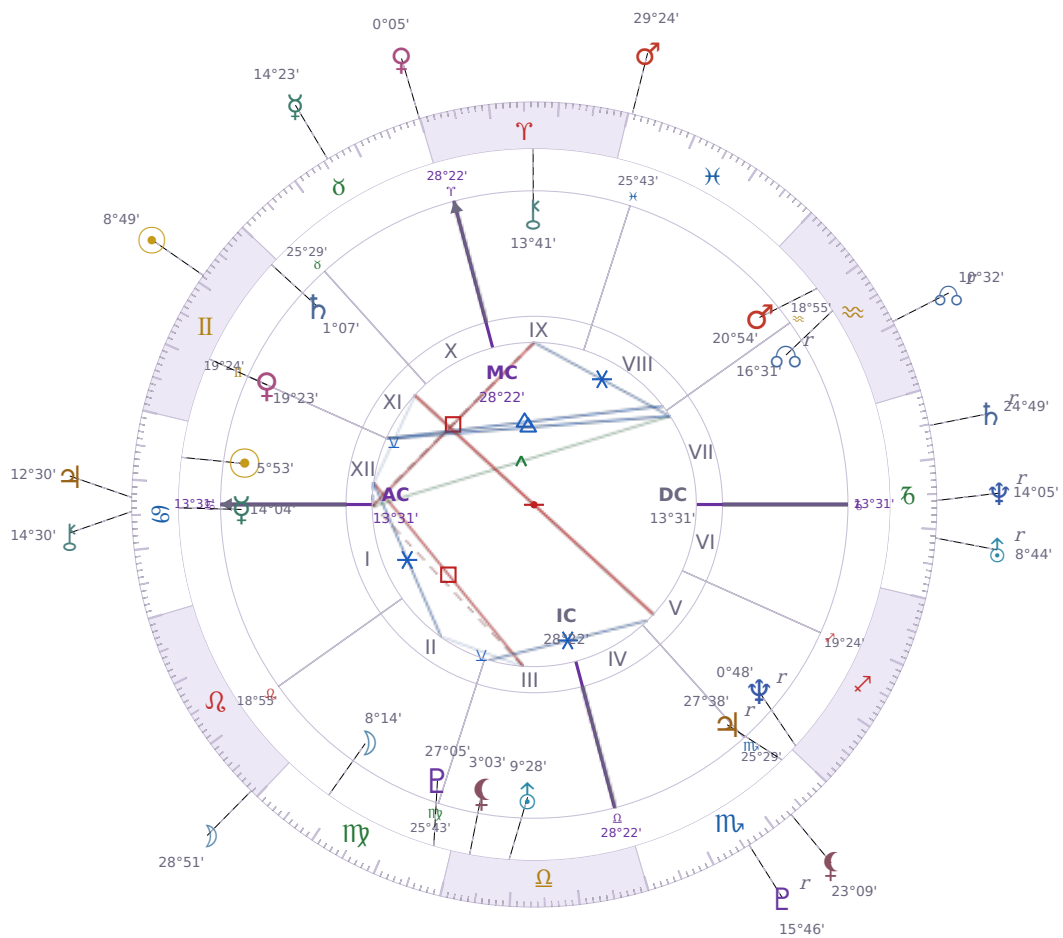

DAILY HOROSCOPE

Elon Reeve Musk

Businessman, entrepreneur, and political figure (born 1971)

♋ Cancer June 28, 1971 07:30 Pretoria

Wednesday, 30 May 1990

TRANSITS FOR TODAY

☉ Sun	in ♊ Gemini	8°49'21"
☾ Moon	in ♌ Leo	28°51'07"
☿ Mercury	in ♉ Taurus	14°23'54"
♀ Venus	in ♉ Taurus	0°05'09"
♂ Mars	in ♋ Pisces	29°24'50"
♃ Jupiter	in ♋ Cancer	12°30'26"
♄ Saturn	in ♐ Capricorn Rx	24°05'25"

♅ Uranus	in ♄ Capricorn Rx	8°44'49"
♆ Neptune	in ♄ Capricorn Rx	14°05'07"
♇ Pluto	in ♏ Scorpio Rx	15°46'02"
♁ Chiron	in ♋ Cancer	14°30'28"
♊ NNode	in ♒ Aquarius Rx	10°32'42"
♁ Lilith	in ♏ Scorpio	23°09'34"

KEY DATE

♀ Venus enters ♉ Taurus

Venus in *Taurus* shifts how people handle money and relationships — you'll notice a **stronger pull toward stability** and less tolerance for drama or sudden changes. In work and friendships, this transit brings a **preference for steady progress** over risky moves, and people tend to stick with what works rather than constantly switch direction. Physical comfort matters more now, so expect **more attention to food, comfort items, and routine pleasures** as people naturally invest in things that feel reliable and good.