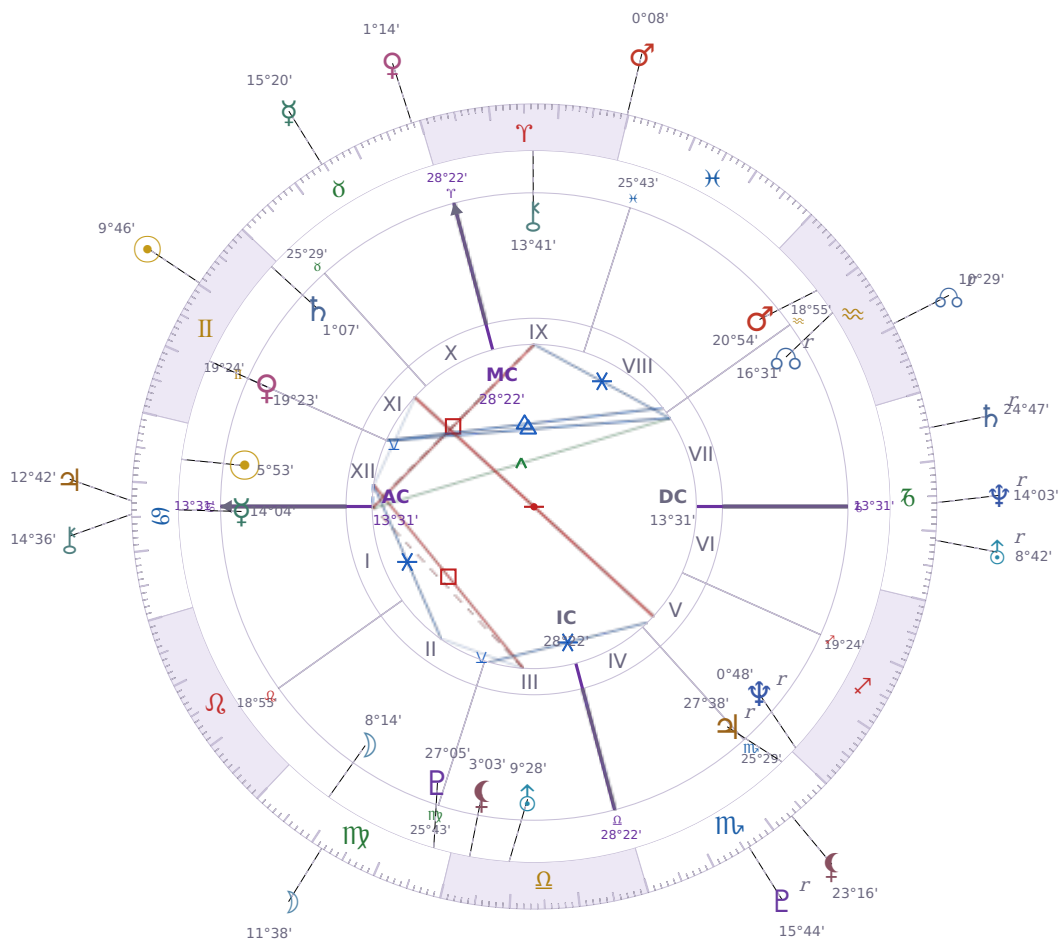

DAILY HOROSCOPE

Elon Reeve Musk

Businessman, entrepreneur, and political figure (born 1971)

♋ Cancer June 28, 1971 07:30 Pretoria

Thursday, 31 May 1990

TRANSITS FOR TODAY

☉ Sun	in ♊ Gemini	9°46'53"
☾ Moon	in ♍ Virgo	11°38'32"
☿ Mercury	in ♉ Taurus	15°20'41"
♀ Venus	in ♉ Taurus	1°14'48"
♂ Mars	in ♈ Aries	0°08'50"
♃ Jupiter	in ♋ Cancer	12°42'47"
♄ Saturn	in ♐ Capricorn Rx	24°47'00"

♅ Uranus	in ♄ Capricorn Rx	8°42'49"
♆ Neptune	in ♄ Capricorn Rx	14°03'52"
♇ Pluto	in ♏ Scorpio Rx	15°44'32"
♁ Chiron	in ♋ Cancer	14°36'01"
♁ NNode	in ♒ Aquarius Rx	10°29'31"
♁ Lilith	in ♏ Scorpio	23°16'17"