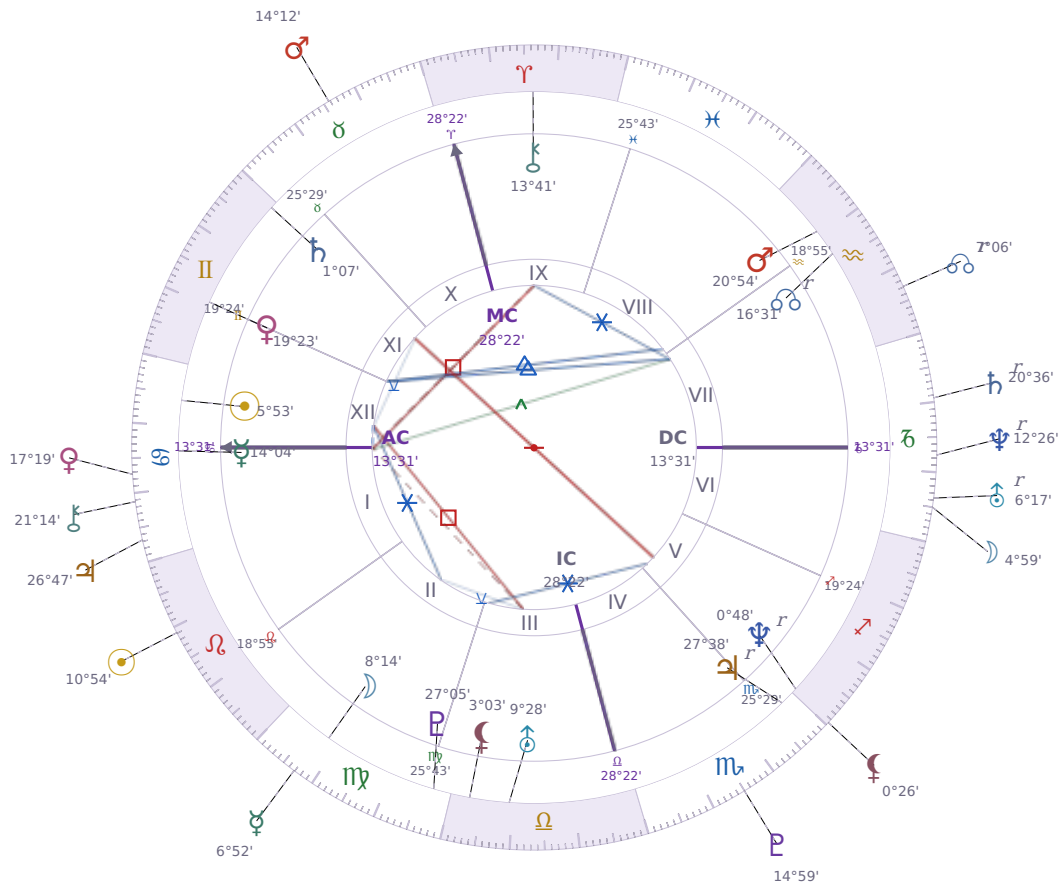

DAILY HOROSCOPE

Elon Reeve Musk

Businessman, entrepreneur, and political figure (born 1971)

♋ Cancer June 28, 1971 07:30 Pretoria

Friday, 3 August 1990

TRANSITS FOR TODAY

☉ Sun	in ♌ Leo	10°54'02"
☾ Moon	in ♑ Capricorn	4°59'50"
☿ Mercury	in ♍ Virgo	6°52'51"
♀ Venus	in ♋ Cancer	17°19'33"
♂ Mars	in ♉ Taurus	14°12'30"
♃ Jupiter	in ♋ Cancer	26°47'15"
♄ Saturn	in ♑ Capricorn Rx	20°36'13"

♅ Uranus	in ♑ Capricorn Rx	6°17'58"
♆ Neptune	in ♑ Capricorn Rx	12°26'45"
♇ Pluto	in ♏ Scorpio	14°59'21"
♁ Chiron	in ♋ Cancer	21°14'50"
♁ NNode	in ♒ Aquarius Rx	7°06'13"
♁ Lilith	in ♐ Sagittarius	0°26'10"

## NATAL PLANETS

☉ Sun	in ♋ Cancer	5°53'26"	XII
☾ Moon	in ♍ Virgo	8°14'52"	II
☿ Mercury	in ♋ Cancer	14°04'03"	I
♀ Venus	in ♊ Gemini	19°23'48"	XI
♂ Mars	in ♒ Aquarius	20°54'21"	VIII
♃ Jupiter	in ♏ Scorpio	27°38'52"	V Rx
♄ Saturn	in ♊ Gemini	1°07'22"	XI
♅ Uranus	in ♎ Libra	9°28'55"	III
♆ Neptune	in ♐ Sagittarius	0°48'48"	V Rx
♇ Pluto	in ♍ Virgo	27°05'36"	III
♁ Chiron	in ♈ Aries	13°41'50"	IX
♁ North Node	in ♒ Aquarius	16°31'23"	VII Rx
♁ Lilith	in ♎ Libra	3°03'14"	III

## KEY TRANSIT FACTORS