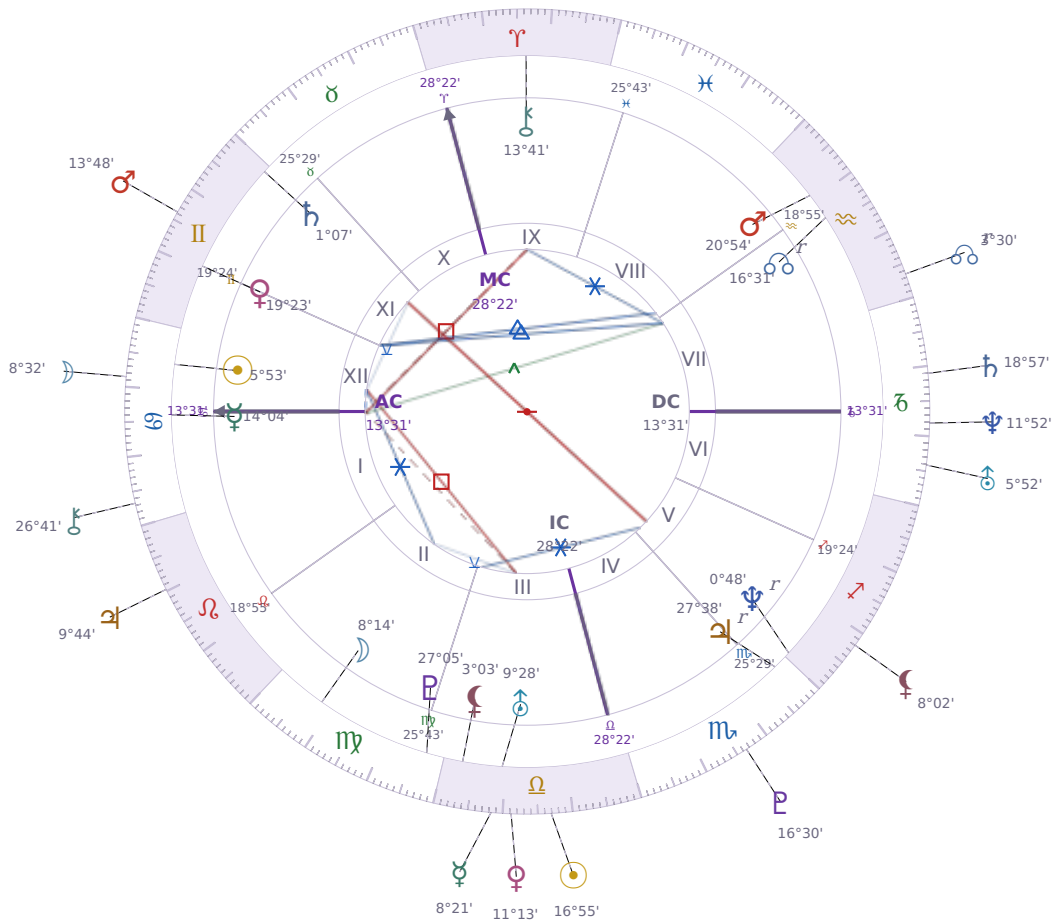

DAILY HOROSCOPE

**Elon Reeve Musk**

Businessman, entrepreneur, and political figure (born 1971)

♋ Cancer June 28, 1971 07:30 Pretoria

**Wednesday, 10 October 1990**

**TRANSITS FOR TODAY**

|           |                |           |
|-----------|----------------|-----------|
| ☉ Sun     | in ♎ Libra     | 16°55'29" |
| ☾ Moon    | in ♋ Cancer    | 8°32'37"  |
| ☿ Mercury | in ♎ Libra     | 8°21'08"  |
| ♀ Venus   | in ♎ Libra     | 11°13'20" |
| ♂ Mars    | in ♊ Gemini    | 13°48'28" |
| ♃ Jupiter | in ♌ Leo       | 9°44'06"  |
| ♄ Saturn  | in ♐ Capricorn | 18°57'04" |

|           |                  |           |
|-----------|------------------|-----------|
| ♅ Uranus  | in ♄ Capricorn   | 5°52'56"  |
| ♆ Neptune | in ♄ Capricorn   | 11°52'30" |
| ♇ Pluto   | in ♏ Scorpio     | 16°30'11" |
| ♁ Chiron  | in ♋ Cancer      | 26°41'24" |
| ♁ NNode   | in ♒ Aquarius Rx | 3°30'09"  |
| ♁ Lilith  | in ♐ Sagittarius | 8°02'06"  |

## NATAL PLANETS

|              |                  |           |        |
|--------------|------------------|-----------|--------|
| ☉ Sun        | in ♋ Cancer      | 5°53'26"  | XII    |
| ☾ Moon       | in ♍ Virgo       | 8°14'52"  | II     |
| ☿ Mercury    | in ♋ Cancer      | 14°04'03" | I      |
| ♀ Venus      | in ♊ Gemini      | 19°23'48" | XI     |
| ♂ Mars       | in ♒ Aquarius    | 20°54'21" | VIII   |
| ♃ Jupiter    | in ♏ Scorpio     | 27°38'52" | V Rx   |
| ♄ Saturn     | in ♊ Gemini      | 1°07'22"  | XI     |
| ♅ Uranus     | in ♎ Libra       | 9°28'55"  | III    |
| ♆ Neptune    | in ♐ Sagittarius | 0°48'48"  | V Rx   |
| ♇ Pluto      | in ♍ Virgo       | 27°05'36" | III    |
| ♁ Chiron     | in ♈ Aries       | 13°41'50" | IX     |
| ♁ North Node | in ♒ Aquarius    | 16°31'23" | VII Rx |
| ♁ Lilith     | in ♎ Libra       | 3°03'14"  | III    |

## KEY TRANSIT FACTORS