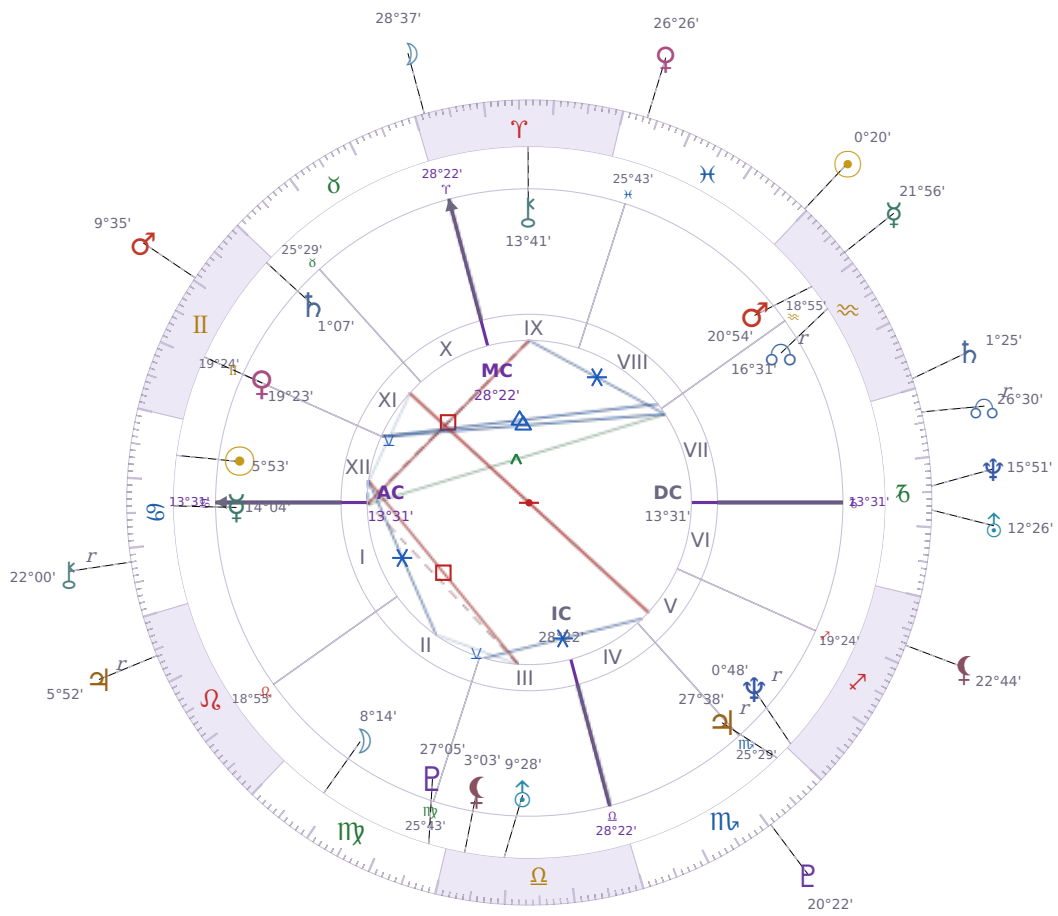

DAILY HOROSCOPE

Elon Reeve Musk

Businessman, entrepreneur, and political figure (born 1971)

♋ Cancer June 28, 1971 07:30 Pretoria

Tuesday, 19 February 1991

TRANSITS FOR TODAY

☉ Sun	in ♋ Pisces	0°20'15"
☾ Moon	in ♈ Aries	28°37'34"
☿ Mercury	in ♋ Aquarius	21°56'11"
♀ Venus	in ♋ Pisces	26°26'57"
♂ Mars	in ♊ Gemini	9°35'50"
♃ Jupiter	in ♌ Leo Rx	5°52'34"
♄ Saturn	in ♋ Aquarius	1°25'52"

♅ Uranus	in ♄ Capricorn	12°26'32"
♆ Neptune	in ♄ Capricorn	15°51'36"
♇ Pluto	in ♏ Scorpio	20°22'31"
♁ Chiron	in ♋ Cancer Rx	22°00'54"
♁ NNode	in ♄ Capricorn Rx	26°30'48"
♁ Lilith	in ♐ Sagittarius	22°44'24"

NATAL PLANETS

☉ Sun	in ♋ Cancer	5°53'26"	XII
☾ Moon	in ♍ Virgo	8°14'52"	II
☿ Mercury	in ♋ Cancer	14°04'03"	I
♀ Venus	in ♊ Gemini	19°23'48"	XI
♂ Mars	in ♒ Aquarius	20°54'21"	VIII
♃ Jupiter	in ♏ Scorpio	27°38'52"	V Rx
♄ Saturn	in ♊ Gemini	1°07'22"	XI
♅ Uranus	in ♎ Libra	9°28'55"	III
♆ Neptune	in ♐ Sagittarius	0°48'48"	V Rx
♇ Pluto	in ♍ Virgo	27°05'36"	III
♁ Chiron	in ♈ Aries	13°41'50"	IX
♁ North Node	in ♒ Aquarius	16°31'23"	VII Rx
♁ Lilith	in ♎ Libra	3°03'14"	III