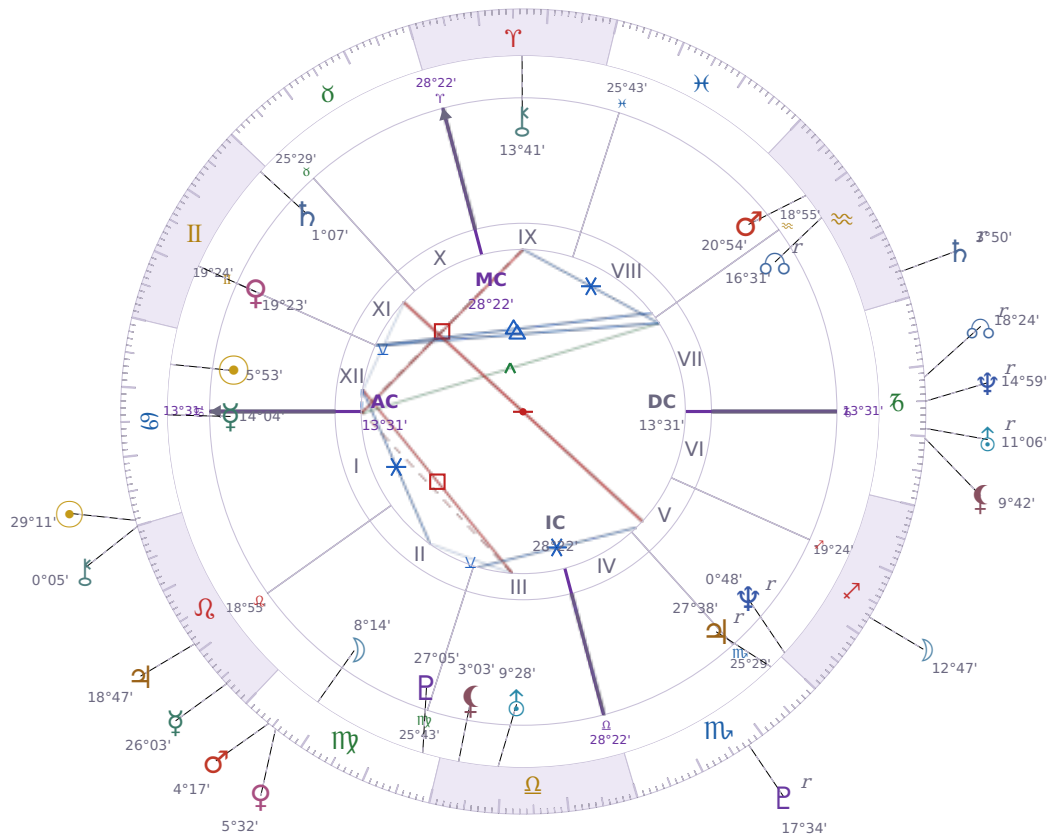

DAILY HOROSCOPE

Elon Reeve Musk

Businessman, entrepreneur, and political figure (born 1971)

♋ Cancer June 28, 1971 07:30 Pretoria

Monday, 22 July 1991

TRANSITS FOR TODAY

☉ Sun	in ♋ Cancer	29°11'50"
☾ Moon	in ♏ Sagittarius	12°47'48"
☿ Mercury	in ♌ Leo	26°03'39"
♀ Venus	in ♍ Virgo	5°32'47"
♂ Mars	in ♍ Virgo	4°17'54"
♃ Jupiter	in ♌ Leo	18°47'03"
♄ Saturn	in ♒ Aquarius Rx	3°50'34"

♅ Uranus	in ♄ Capricorn Rx	11°06'31"
♆ Neptune	in ♄ Capricorn Rx	14°59'37"
♇ Pluto	in ♏ Scorpio Rx	17°34'30"
♁ Chiron	in ♌ Leo	0°05'50"
♁ NNode	in ♄ Capricorn Rx	18°24'42"
♁ Lilith	in ♄ Capricorn	9°42'46"