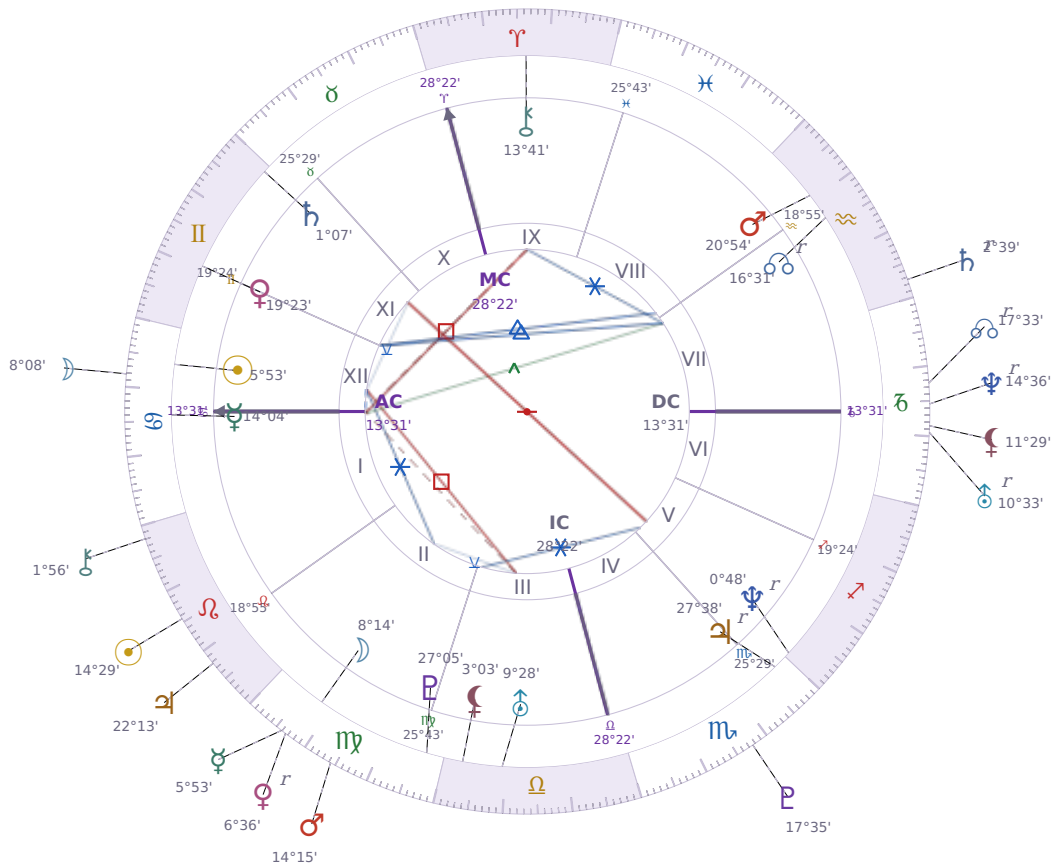

DAILY HOROSCOPE

Elon Reeve Musk

Businessman, entrepreneur, and political figure (born 1971)

♋ Cancer June 28, 1971 07:30 Pretoria

Wednesday, 7 August 1991

TRANSITS FOR TODAY

☉ Sun	in ♌ Leo	14°29'45"
☾ Moon	in ♋ Cancer	8°08'26"
☿ Mercury	in ♍ Virgo	5°53'52"
♀ Venus	in ♍ Virgo Rx	6°36'25"
♂ Mars	in ♍ Virgo	14°15'43"
♃ Jupiter	in ♌ Leo	22°13'56"
♄ Saturn	in ♒ Aquarius Rx	2°39'47"

♅ Uranus	in ♄ Capricorn Rx	10°33'10"
♆ Neptune	in ♄ Capricorn Rx	14°36'09"
♇ Pluto	in ♏ Scorpio	17°35'21"
♁ Chiron	in ♌ Leo	1°56'59"
♁ NNode	in ♄ Capricorn Rx	17°33'52"
♁ Lilith	in ♄ Capricorn	11°29'06"

## NATAL PLANETS

☉ Sun	in ♋ Cancer	5°53'26"	XII
☾ Moon	in ♍ Virgo	8°14'52"	II
☿ Mercury	in ♋ Cancer	14°04'03"	I
♀ Venus	in ♊ Gemini	19°23'48"	XI
♂ Mars	in ♒ Aquarius	20°54'21"	VIII
♃ Jupiter	in ♏ Scorpio	27°38'52"	V Rx
♄ Saturn	in ♊ Gemini	1°07'22"	XI
♅ Uranus	in ♎ Libra	9°28'55"	III
♆ Neptune	in ♐ Sagittarius	0°48'48"	V Rx
♇ Pluto	in ♍ Virgo	27°05'36"	III
♁ Chiron	in ♈ Aries	13°41'50"	IX
♁ North Node	in ♒ Aquarius	16°31'23"	VII Rx
♁ Lilith	in ♎ Libra	3°03'14"	III

## KEY TRANSIT FACTORS