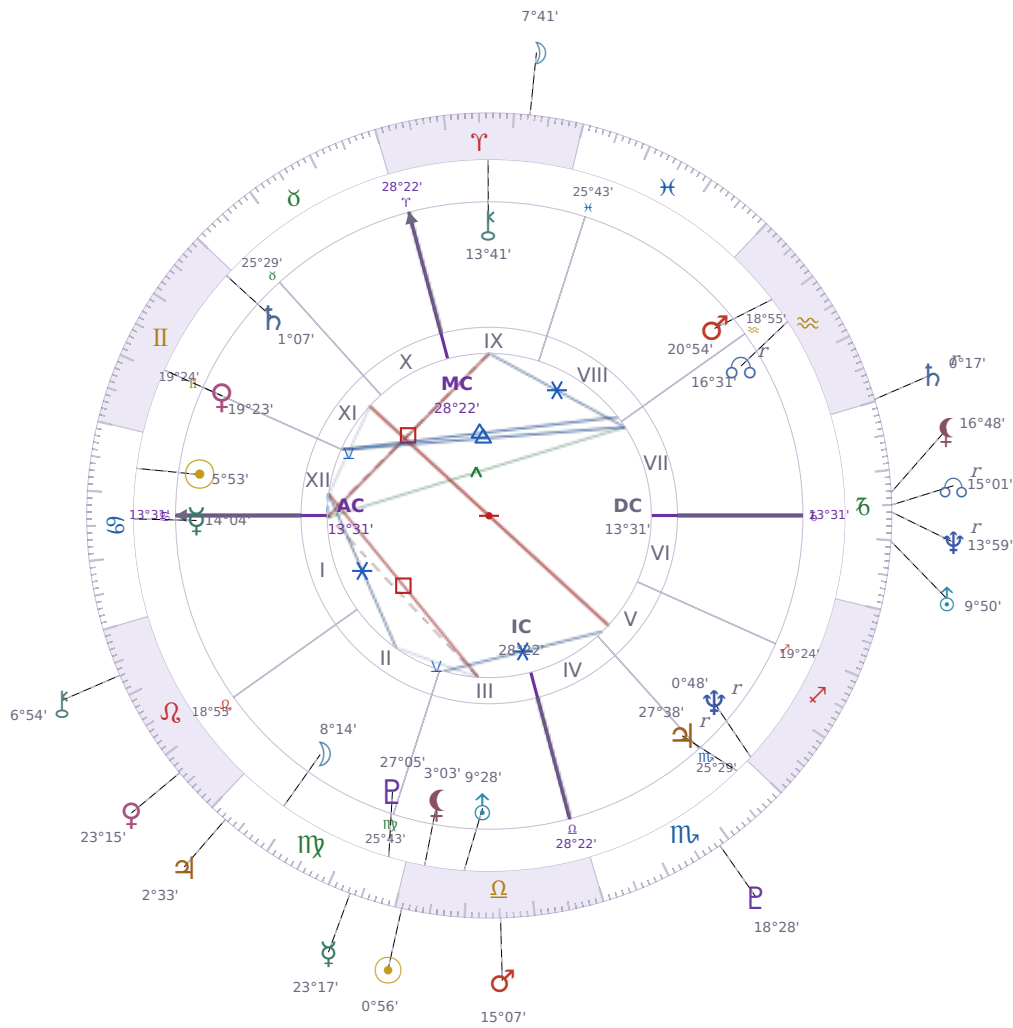

DAILY HOROSCOPE

Elon Reeve Musk

Businessman, entrepreneur, and political figure (born 1971)

♋ Cancer June 28, 1971 07:30 Pretoria

Tuesday, 24 September 1991

TRANSITS FOR TODAY

☉ Sun	in ♎ Libra	0°56'45"
☾ Moon	in ♈ Aries	7°41'41"
☿ Mercury	in ♍ Virgo	23°17'52"
♀ Venus	in ♌ Leo	23°15'06"
♂ Mars	in ♎ Libra	15°07'11"
♃ Jupiter	in ♍ Virgo	2°33'23"
♄ Saturn	in ♒ Aquarius Rx	0°17'13"

♅ Uranus	in ♄ Capricorn	9°50'48"
♆ Neptune	in ♄ Capricorn Rx	13°59'21"
♇ Pluto	in ♏ Scorpio	18°28'04"
♁ Chiron	in ♌ Leo	6°54'33"
♁ NNode	in ♄ Capricorn Rx	15°01'20"
♁ Lilith	in ♄ Capricorn	16°48'02"

NATAL PLANETS

☉ Sun	in ♋ Cancer	5°53'26"	XII
☾ Moon	in ♍ Virgo	8°14'52"	II
☿ Mercury	in ♋ Cancer	14°04'03"	I
♀ Venus	in ♊ Gemini	19°23'48"	XI
♂ Mars	in ♒ Aquarius	20°54'21"	VIII
♃ Jupiter	in ♏ Scorpio	27°38'52"	V Rx
♄ Saturn	in ♊ Gemini	1°07'22"	XI
♅ Uranus	in ♎ Libra	9°28'55"	III
♆ Neptune	in ♐ Sagittarius	0°48'48"	V Rx
♇ Pluto	in ♍ Virgo	27°05'36"	III
♁ Chiron	in ♈ Aries	13°41'50"	IX
♁ North Node	in ♒ Aquarius	16°31'23"	VII Rx
♁ Lilith	in ♎ Libra	3°03'14"	III