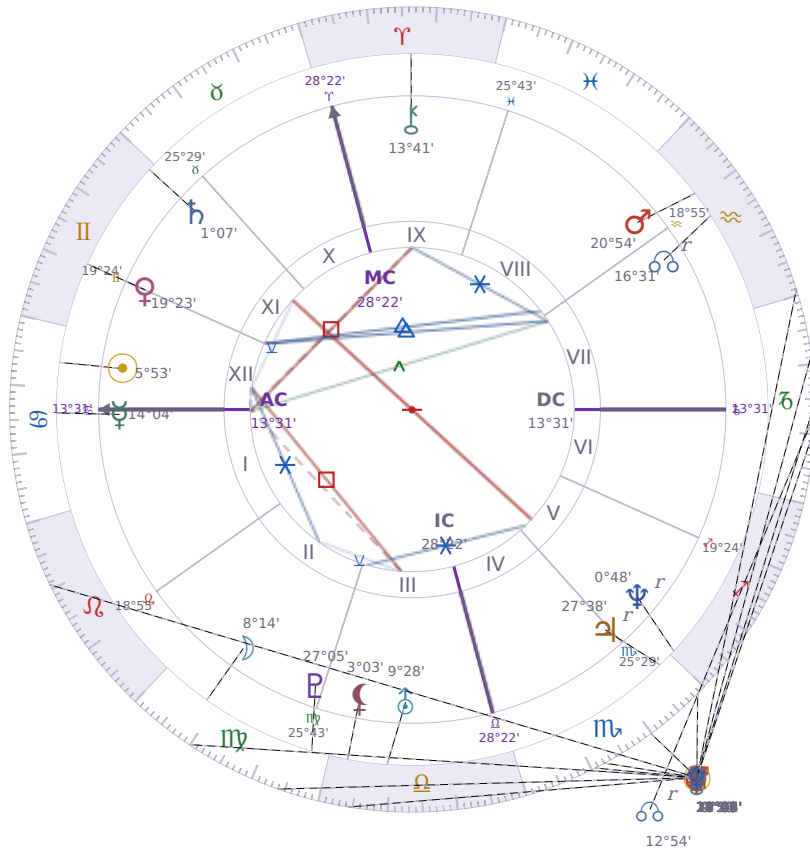

DAILY HOROSCOPE

Elon Reeve Musk

Businessman, entrepreneur, and political figure (born 1971)

♋ Cancer June 28, 1971 07:30 Pretoria

Sunday, 3 November 1991

TRANSITS FOR TODAY

☉ Sun	in ♏ Scorpio	10°33'54"
☾ Moon	in ♎ Libra	4°23'45"
☿ Mercury	in ♏ Scorpio	28°39'44"
♀ Venus	in ♍ Virgo	24°03'21"
♂ Mars	in ♏ Scorpio	12°05'10"
♃ Jupiter	in ♍ Virgo	9°50'31"
♄ Saturn	in ♒ Aquarius	0°54'31"

♅ Uranus	in ♄ Capricorn	10°41'03"
♆ Neptune	in ♄ Capricorn	14°23'19"
♇ Pluto	in ♏ Scorpio	19°54'12"
♁ Chiron	in ♌ Leo	9°18'43"
♁ NNode	in ♄ Capricorn Rx	12°54'14"
♁ Lilith	in ♄ Capricorn	21°13'49"

NATAL PLANETS

☉ Sun	in ♋ Cancer	5°53'26"	XII
☾ Moon	in ♍ Virgo	8°14'52"	II
☿ Mercury	in ♋ Cancer	14°04'03"	I
♀ Venus	in ♊ Gemini	19°23'48"	XI
♂ Mars	in ♒ Aquarius	20°54'21"	VIII
♃ Jupiter	in ♏ Scorpio	27°38'52"	V Rx
♄ Saturn	in ♊ Gemini	1°07'22"	XI
♅ Uranus	in ♎ Libra	9°28'55"	III
♆ Neptune	in ♐ Sagittarius	0°48'48"	V Rx
♇ Pluto	in ♍ Virgo	27°05'36"	III
♁ Chiron	in ♈ Aries	13°41'50"	IX
♁ North Node	in ♒ Aquarius	16°31'23"	VII Rx
♁ Lilith	in ♎ Libra	3°03'14"	III

* = natal resonance — this transit echoes your birth chart, amplifying its influence

LUNAR DAY

Moon in ♎ Libra · Day 27 / 30 · Waning Crescent

The social atmosphere becomes more diplomatic during this transit, with more care taken to avoid unnecessary friction. Decisions slow down as multiple perspectives get weighed, and outright conflict feels harder to initiate than usual.