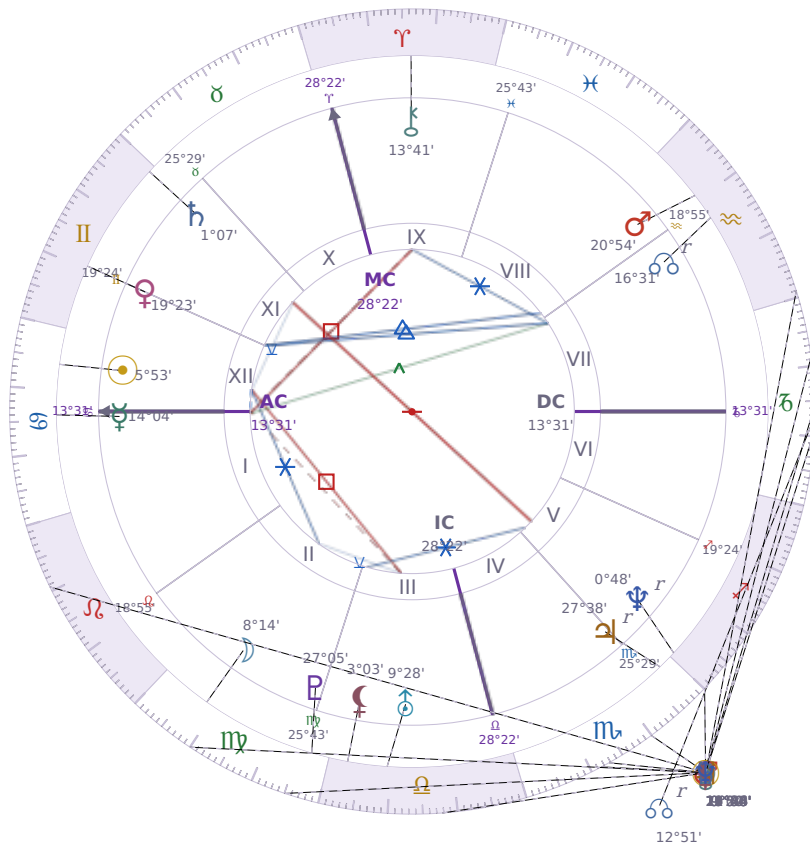

DAILY HOROSCOPE

Elon Reeve Musk

Businessman, entrepreneur, and political figure (born 1971)

♋ Cancer June 28, 1971 07:30 Pretoria

Monday, 4 November 1991

TRANSITS FOR TODAY

☉ Sun	in ♏ Scorpio	11°34'01"
☾ Moon	in ♎ Libra	17°48'39"
☿ Mercury	in ♐ Sagittarius	0°04'39"
♀ Venus	in ♍ Virgo	25°04'09"
♂ Mars	in ♏ Scorpio	12°46'34"
♃ Jupiter	in ♍ Virgo	9°59'37"
♄ Saturn	in ♒ Aquarius	0°57'26"

♅ Uranus	in ♄ Capricorn	10°43'15"
♆ Neptune	in ♄ Capricorn	14°24'34"
♇ Pluto	in ♏ Scorpio	19°56'36"
♁ Chiron	in ♌ Leo	9°20'32"
♁ NNode	in ♄ Capricorn Rx	12°51'03"
♁ Lilith	in ♄ Capricorn	21°20'28"

NATAL PLANETS

☉ Sun	in ♋ Cancer	5°53'26"	XII
☾ Moon	in ♍ Virgo	8°14'52"	II
☿ Mercury	in ♋ Cancer	14°04'03"	I
♀ Venus	in ♊ Gemini	19°23'48"	XI
♂ Mars	in ♒ Aquarius	20°54'21"	VIII
♃ Jupiter	in ♏ Scorpio	27°38'52"	V Rx
♄ Saturn	in ♊ Gemini	1°07'22"	XI
♅ Uranus	in ♎ Libra	9°28'55"	III
♆ Neptune	in ♐ Sagittarius	0°48'48"	V Rx
♇ Pluto	in ♍ Virgo	27°05'36"	III
♁ Chiron	in ♈ Aries	13°41'50"	IX
♁ North Node	in ♒ Aquarius	16°31'23"	VII Rx
♁ Lilith	in ♎ Libra	3°03'14"	III