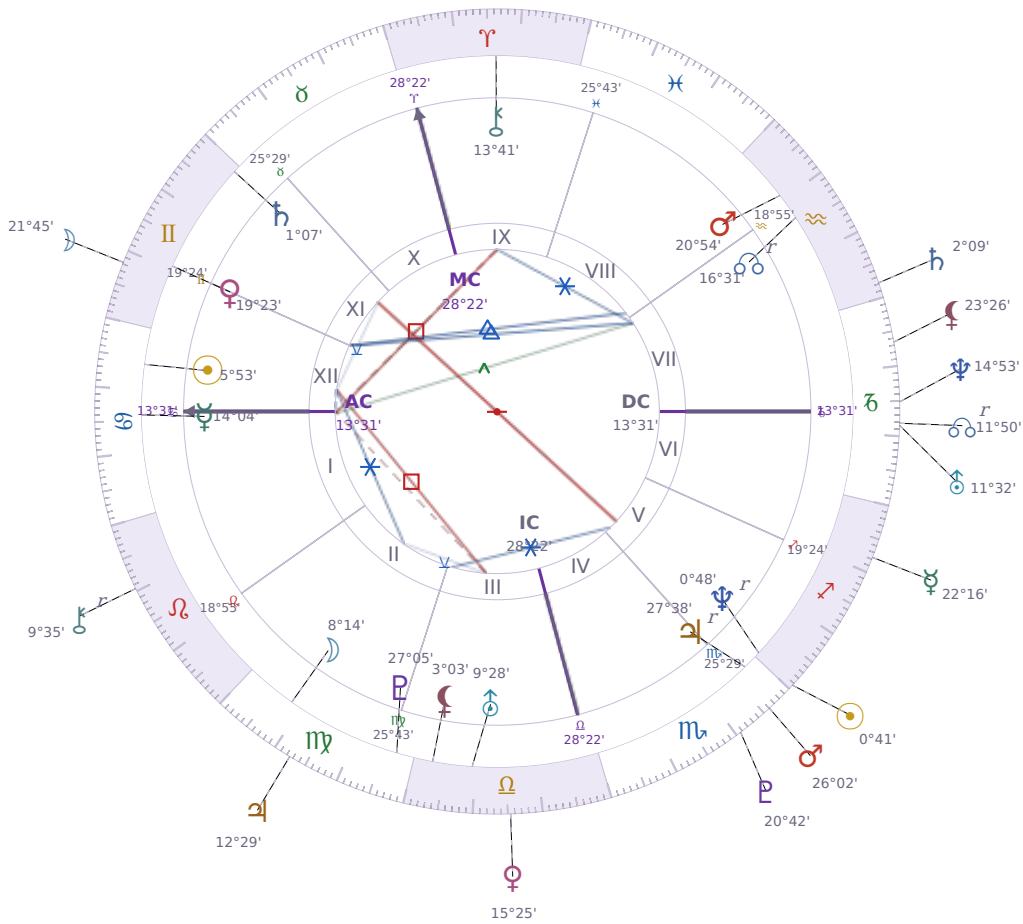

DAILY HOROSCOPE

Elon Reeve Musk

Businessman, entrepreneur, and political figure (born 1971)

♋ Cancer June 28, 1971 07:30 Pretoria

Saturday, 23 November 1991

TRANSITS FOR TODAY

☉ Sun	in ♐ Sagittarius	0°41'26"
☾ Moon	in ♊ Gemini	21°45'38"
☿ Mercury	in ♐ Sagittarius	22°16'15"
♀ Venus	in ♎ Libra	15°25'08"
♂ Mars	in ♏ Scorpio	26°02'20"
♃ Jupiter	in ♍ Virgo	12°29'06"
♄ Saturn	in ♒ Aquarius	2°09'31"

♅ Uranus	in ♄ Capricorn	11°32'27"
♆ Neptune	in ♄ Capricorn	14°53'23"
♇ Pluto	in ♏ Scorpio	20°42'26"
♁ Chiron	in ♌ Leo Rx	9°35'58"
♁ NNode	in ♄ Capricorn Rx	11°50'42"
♁ Lilith	in ♄ Capricorn	23°26'46"

NATAL PLANETS