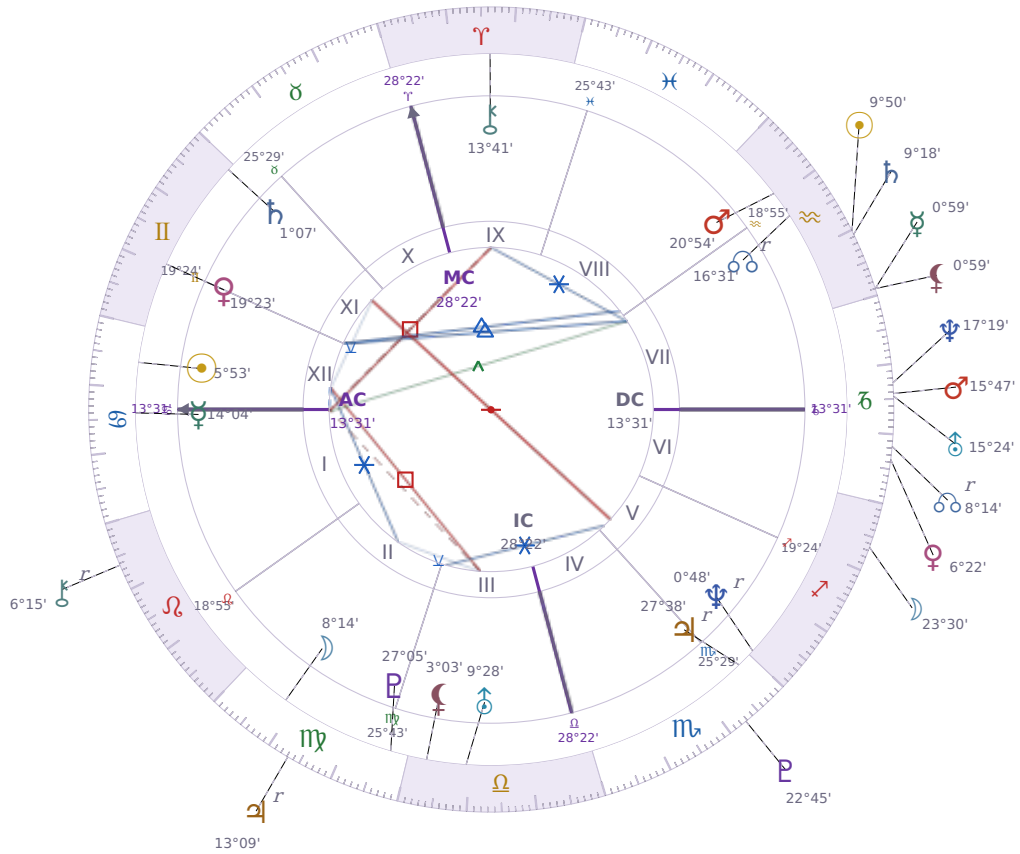

DAILY HOROSCOPE

Elon Reeve Musk

Businessman, entrepreneur, and political figure (born 1971)

♋ Cancer June 28, 1971 07:30 Pretoria

Thursday, 30 January 1992

TRANSITS FOR TODAY

☉ Sun	in ♏ Aquarius	9°50'51"
☾ Moon	in ♏ Sagittarius	23°30'01"
☿ Mercury	in ♏ Aquarius	0°59'46"
♀ Venus	in ♏ Capricorn	6°22'36"
♂ Mars	in ♏ Capricorn	15°47'17"
♃ Jupiter	in ♏ Virgo Rx	13°09'31"
♄ Saturn	in ♏ Aquarius	9°18'27"

♅ Uranus	in ♄ Capricorn	15°24'30"
♆ Neptune	in ♄ Capricorn	17°19'03"
♇ Pluto	in ♏ Scorpio	22°45'54"
♁ Chiron	in ♌ Leo Rx	6°15'48"
♁ NNode	in ♄ Capricorn Rx	8°14'42"
♁ Lilith	in ♒ Aquarius	0°59'07"