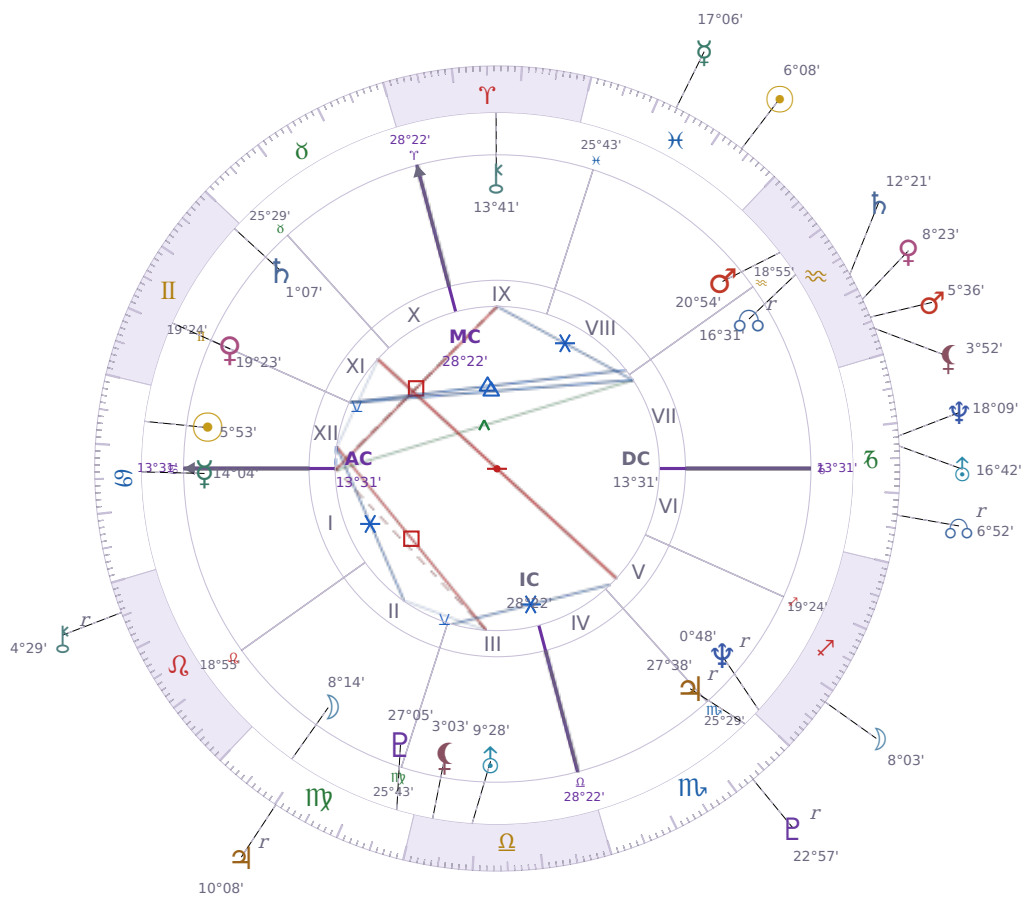

DAILY HOROSCOPE

Elon Reeve Musk

Businessman, entrepreneur, and political figure (born 1971)

♋ Cancer June 28, 1971 07:30 Pretoria

Tuesday, 25 February 1992

TRANSITS FOR TODAY

☉ Sun	in ♓ Pisces	6°08'15"
☾ Moon	in ♐ Sagittarius	8°03'41"
☿ Mercury	in ♓ Pisces	17°06'46"
♀ Venus	in ♒ Aquarius	8°23'41"
♂ Mars	in ♒ Aquarius	5°36'02"
♃ Jupiter	in ♍ Virgo Rx	10°08'34"
♄ Saturn	in ♒ Aquarius	12°21'37"

♅ Uranus	in ♄ Capricorn	16°42'57"
♆ Neptune	in ♄ Capricorn	18°09'12"
♇ Pluto	in ♏ Scorpio Rx	22°57'23"
♁ Chiron	in ♌ Leo Rx	4°29'14"
♁ NNode	in ♄ Capricorn Rx	6°52'05"
♁ Lilith	in ♒ Aquarius	3°52'14"