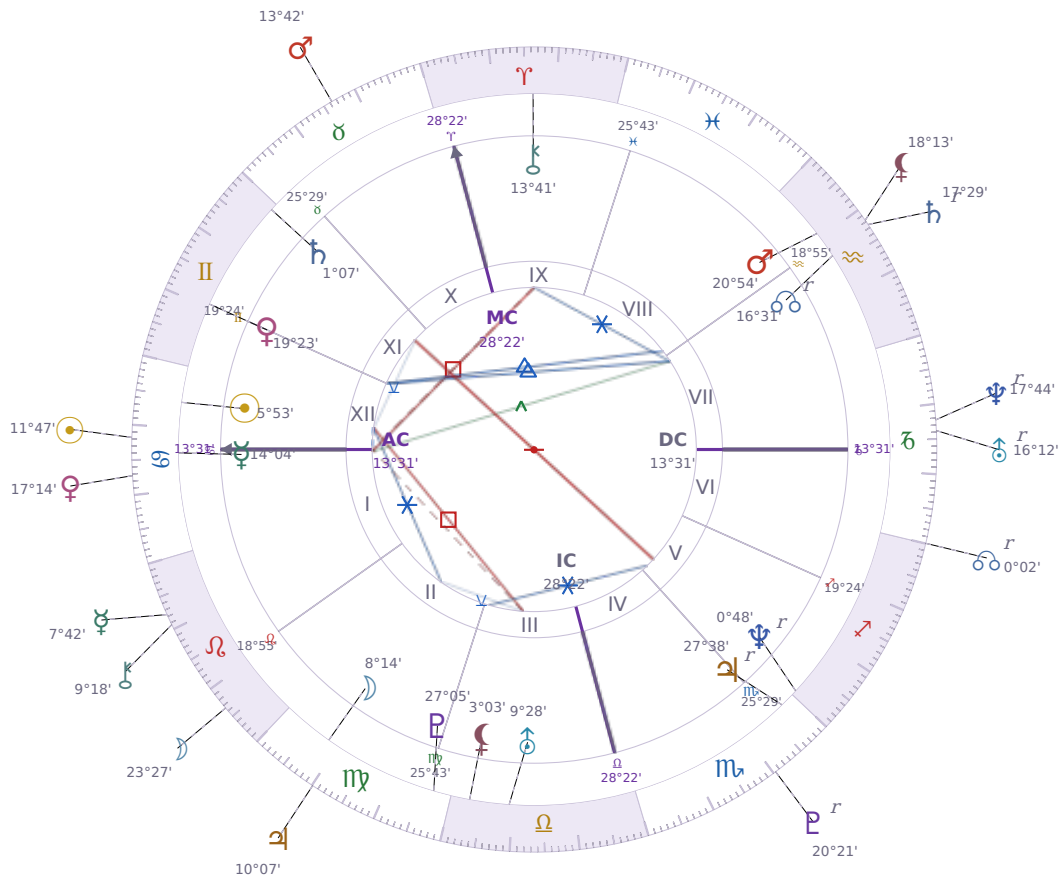

DAILY HOROSCOPE

Elon Reeve Musk

Businessman, entrepreneur, and political figure (born 1971)

♋ Cancer June 28, 1971 07:30 Pretoria

Friday, 3 July 1992

TRANSITS FOR TODAY

☉ Sun	in ♋ Cancer	11°47'42"
☾ Moon	in ♌ Leo	23°27'29"
☿ Mercury	in ♌ Leo	7°42'58"
♀ Venus	in ♋ Cancer	17°14'18"
♂ Mars	in ♉ Taurus	13°42'20"
♃ Jupiter	in ♍ Virgo	10°07'02"
♄ Saturn	in ♒ Aquarius Rx	17°29'16"

♅ Uranus	in ♄ Capricorn Rx	16°12'37"
♆ Neptune	in ♄ Capricorn Rx	17°44'09"
♇ Pluto	in ♏ Scorpio Rx	20°21'06"
♁ Chiron	in ♌ Leo	9°18'25"
♁ NNode	in ♄ Capricorn Rx	0°02'13"
♁ Lilith	in ♒ Aquarius	18°13'14"