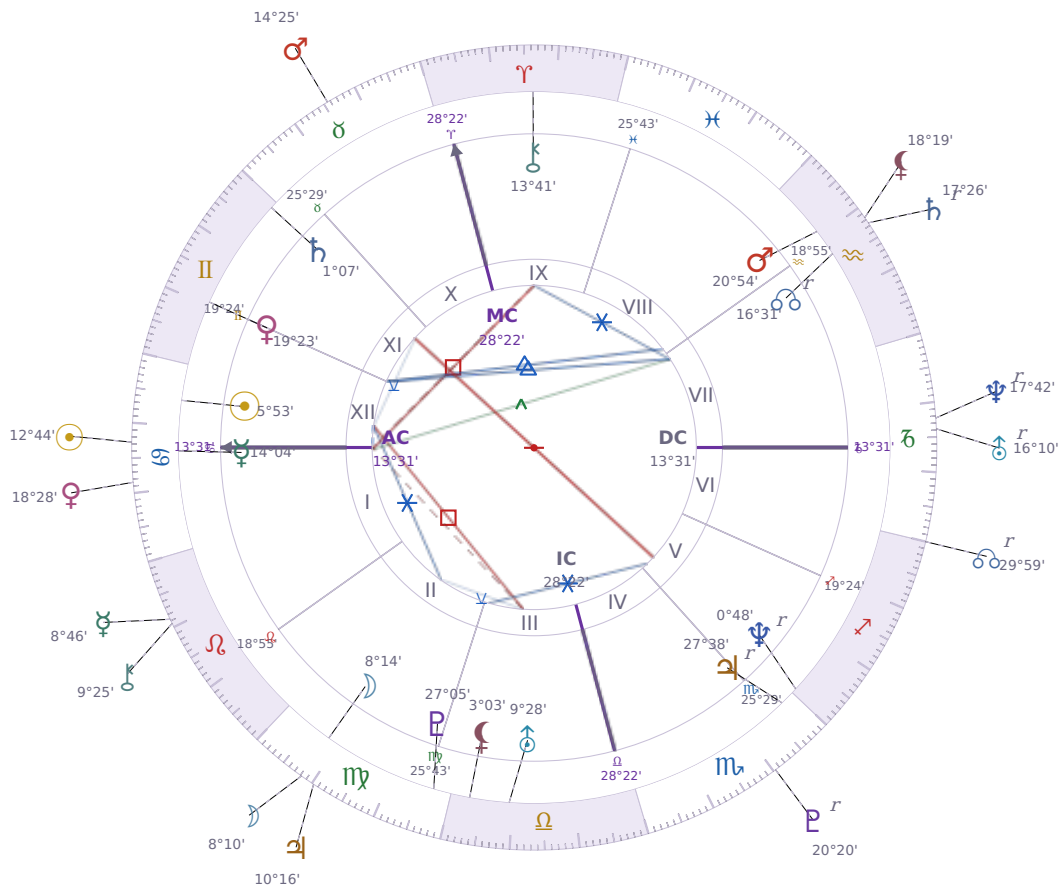

DAILY HOROSCOPE

Elon Reeve Musk

Businessman, entrepreneur, and political figure (born 1971)

♋ Cancer June 28, 1971 07:30 Pretoria

Saturday, 4 July 1992

TRANSITS FOR TODAY

☉ Sun	in ♋ Cancer	12°44'55"
☾ Moon	in ♍ Virgo	8°10'40"
☿ Mercury	in ♌ Leo	8°46'24"
♀ Venus	in ♋ Cancer	18°28'04"
♂ Mars	in ♉ Taurus	14°25'16"
♃ Jupiter	in ♍ Virgo	10°16'27"
♄ Saturn	in ♒ Aquarius Rx	17°26'03"

♅ Uranus	in ♑ Capricorn Rx	16°10'12"
♆ Neptune	in ♑ Capricorn Rx	17°42'32"
♇ Pluto	in ♏ Scorpio Rx	20°20'15"
♁ Chiron	in ♌ Leo	9°25'20"
♊ NNode	in ♐ Sagittarius Rx	29°59'02"
♁ Lilith	in ♒ Aquarius	18°19'55"

NATAL PLANETS

☉ Sun	in ♋ Cancer	5°53'26"	XII
☾ Moon	in ♍ Virgo	8°14'52"	II
☿ Mercury	in ♋ Cancer	14°04'03"	I
♀ Venus	in ♊ Gemini	19°23'48"	XI
♂ Mars	in ♒ Aquarius	20°54'21"	VIII
♃ Jupiter	in ♏ Scorpio	27°38'52"	V Rx
♄ Saturn	in ♊ Gemini	1°07'22"	XI
♅ Uranus	in ♎ Libra	9°28'55"	III
♆ Neptune	in ♐ Sagittarius	0°48'48"	V Rx
♇ Pluto	in ♍ Virgo	27°05'36"	III
♁ Chiron	in ♈ Aries	13°41'50"	IX
♊ North Node	in ♒ Aquarius	16°31'23"	VII Rx
♁ Lilith	in ♎ Libra	3°03'14"	III

KEY DATE

♊ NNode enters ♐ Sagittarius

North Node in *Sagittarius* pushes people toward **learning new skills** and **taking bigger risks** in their work and travel plans, even when it feels uncomfortable or unfamiliar. In relationships and conversations, you'll notice a stronger pull to **speak honestly** and **ask the difficult questions** instead of staying quiet or playing it safe. Over the next 18 months, the pattern becomes clear: **exploring** — whether through reading, travel, new jobs, or direct feedback from others — brings more real progress than sticking with what already feels known.