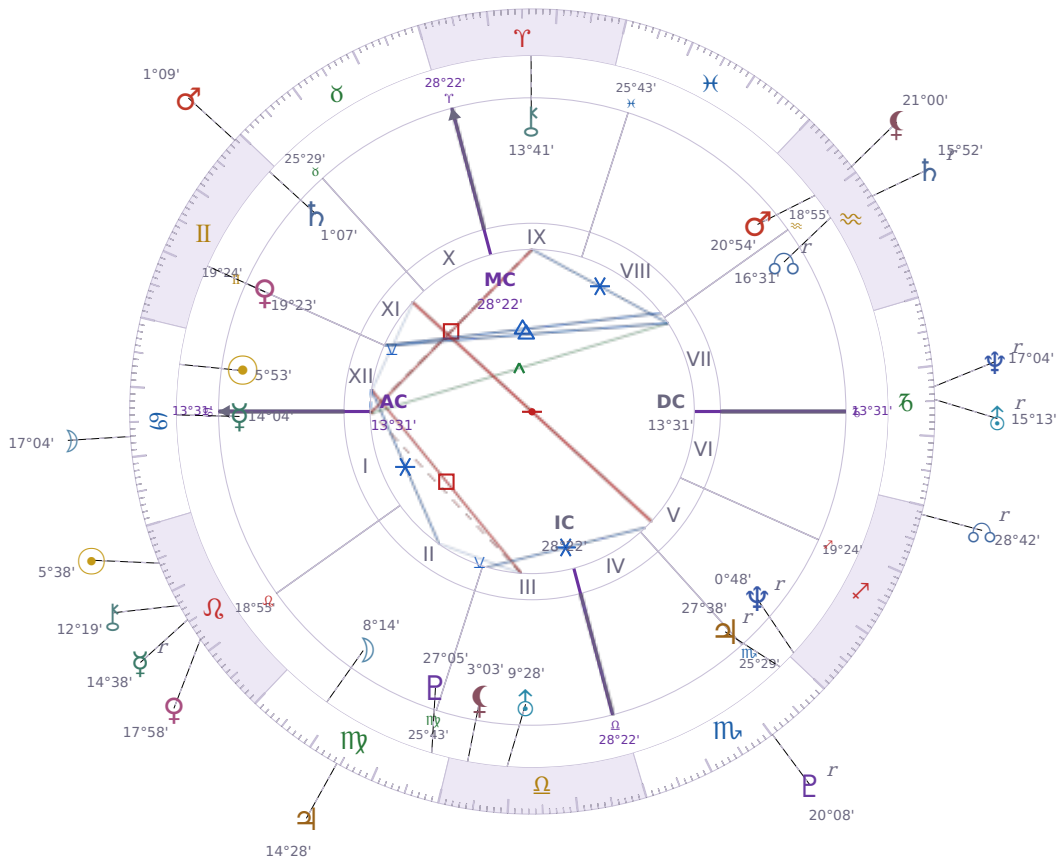

DAILY HOROSCOPE

Elon Reeve Musk

Businessman, entrepreneur, and political figure (born 1971)

♋ Cancer June 28, 1971 07:30 Pretoria

Tuesday, 28 July 1992

TRANSITS FOR TODAY

☉ Sun	in ♌ Leo	5°38'53"
☾ Moon	in ♋ Cancer	17°04'17"
☿ Mercury	in ♌ Leo Rx	14°38'49"
♀ Venus	in ♌ Leo	17°58'57"
♂ Mars	in ♊ Gemini	1°09'46"
♃ Jupiter	in ♍ Virgo	14°28'05"
♄ Saturn	in ♋ Aquarius Rx	15°52'22"

♅ Uranus	in ♄ Capricorn Rx	15°13'31"
♆ Neptune	in ♄ Capricorn Rx	17°04'16"
♇ Pluto	in ♏ Scorpio Rx	20°09'00"
♁ Chiron	in ♌ Leo	12°19'08"
♁ NNode	in ♐ Sagittarius Rx	28°42'48"
♁ Lilith	in ♒ Aquarius	21°00'32"

NATAL PLANETS

☉ Sun	in ♋ Cancer	5°53'26"	XII
☾ Moon	in ♍ Virgo	8°14'52"	II
☿ Mercury	in ♋ Cancer	14°04'03"	I
♀ Venus	in ♊ Gemini	19°23'48"	XI
♂ Mars	in ♒ Aquarius	20°54'21"	VIII
♃ Jupiter	in ♏ Scorpio	27°38'52"	V Rx
♄ Saturn	in ♊ Gemini	1°07'22"	XI
♅ Uranus	in ♎ Libra	9°28'55"	III
♆ Neptune	in ♐ Sagittarius	0°48'48"	V Rx
♇ Pluto	in ♍ Virgo	27°05'36"	III
♁ Chiron	in ♈ Aries	13°41'50"	IX
♁ North Node	in ♒ Aquarius	16°31'23"	VII Rx
♁ Lilith	in ♎ Libra	3°03'14"	III