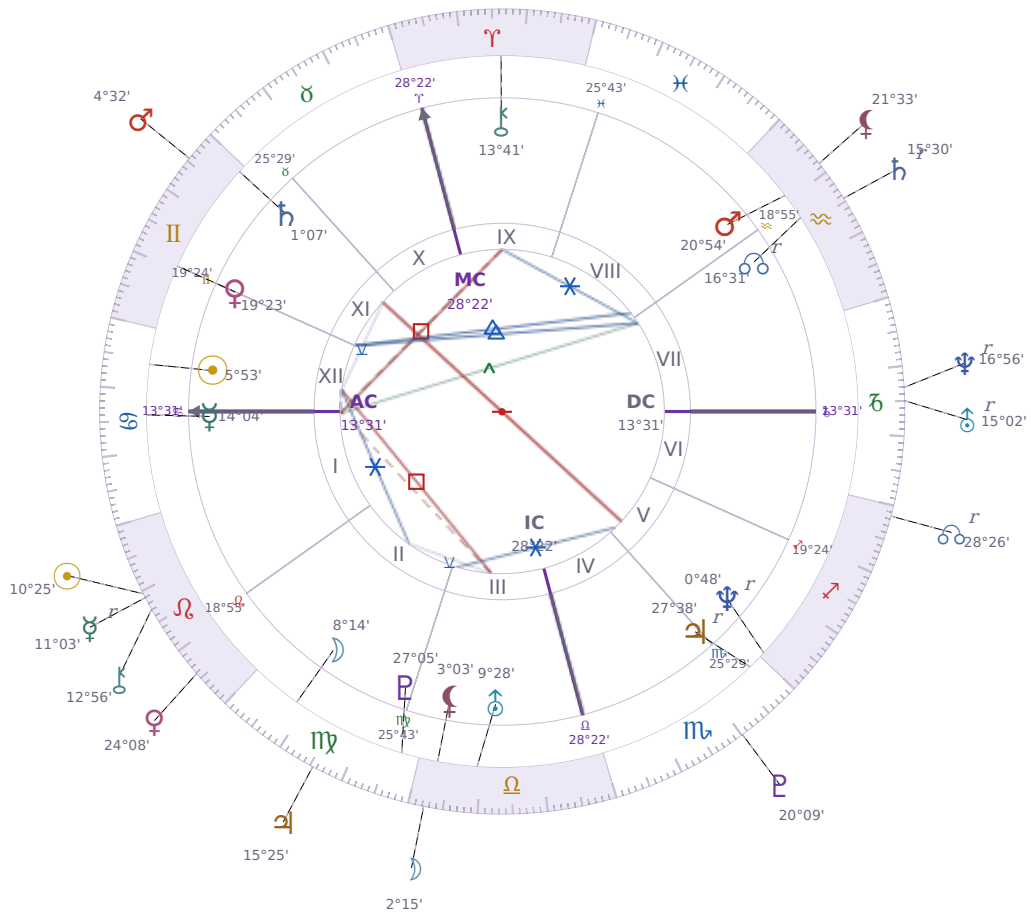

DAILY HOROSCOPE

Elon Reeve Musk

Businessman, entrepreneur, and political figure (born 1971)

♋ Cancer June 28, 1971 07:30 Pretoria

Sunday, 2 August 1992

TRANSITS FOR TODAY

☉ Sun	in ♌ Leo	10°25'56"
☾ Moon	in ♎ Libra	2°15'20"
☿ Mercury	in ♌ Leo Rx	11°03'17"
♀ Venus	in ♌ Leo	24°08'04"
♂ Mars	in ♊ Gemini	4°32'02"
♃ Jupiter	in ♍ Virgo	15°25'44"
♄ Saturn	in ♒ Aquarius Rx	15°30'13"

♅ Uranus	in ♄ Capricorn	Rx	15°02'42"
♆ Neptune	in ♄ Capricorn	Rx	16°56'50"
♇ Pluto	in ♏ Scorpio		20°09'01"
♁ Chiron	in ♌ Leo		12°56'35"
♊ NNode	in ♐ Sagittarius	Rx	28°26'54"
♁ Lilith	in ♒ Aquarius		21°34'00"