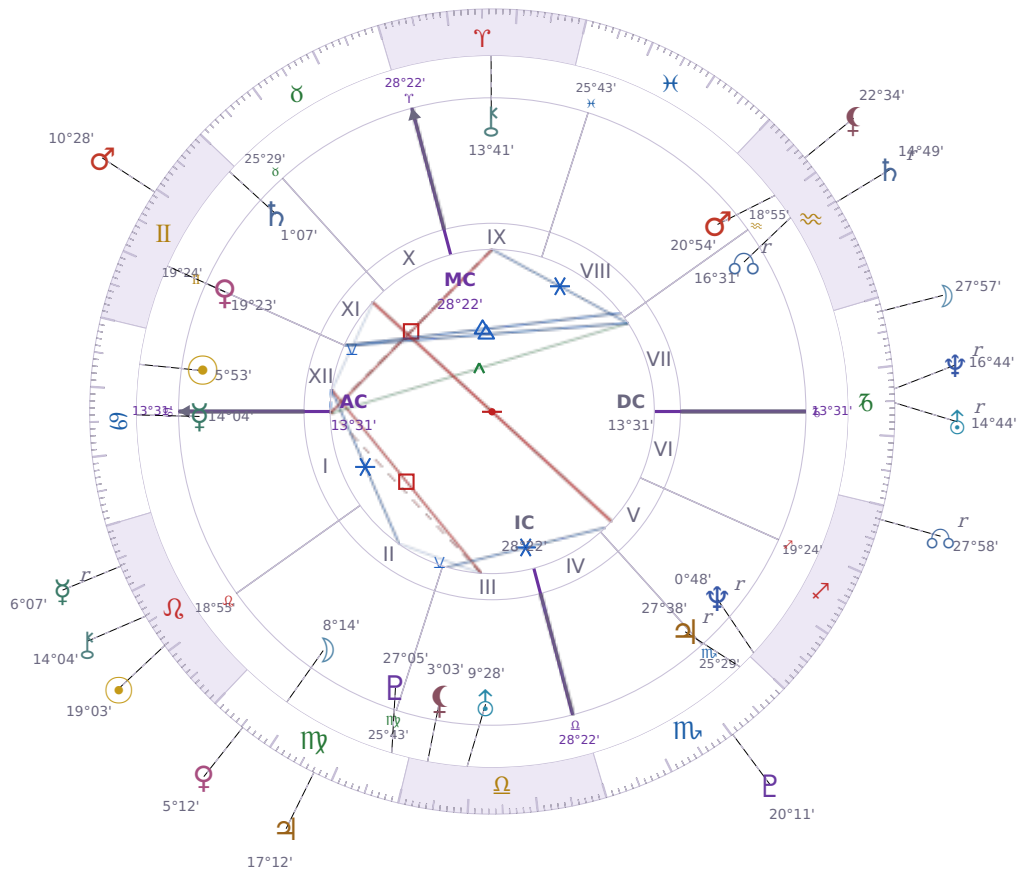

DAILY HOROSCOPE

Elon Reeve Musk

Businessman, entrepreneur, and political figure (born 1971)

♋ Cancer June 28, 1971 07:30 Pretoria

Tuesday, 11 August 1992

TRANSITS FOR TODAY

☉ Sun	in ♌ Leo	19°03'24"
☾ Moon	in ♑ Capricorn	27°57'59"
☿ Mercury	in ♌ Leo Rx	6°07'03"
♀ Venus	in ♍ Virgo	5°12'20"
♂ Mars	in ♊ Gemini	10°28'56"
♃ Jupiter	in ♍ Virgo	17°12'58"
♄ Saturn	in ♒ Aquarius Rx	14°49'52"

♅ Uranus	in ♑ Capricorn Rx	14°44'52"
♆ Neptune	in ♑ Capricorn Rx	16°44'24"
♇ Pluto	in ♏ Scorpio	20°11'12"
♁ Chiron	in ♌ Leo	14°04'14"
♊ NNode	in ♐ Sagittarius Rx	27°58'19"
♁ Lilith	in ♒ Aquarius	22°34'16"

## NATAL PLANETS

☉ Sun	in ♋ Cancer	5°53'26"	XII
☾ Moon	in ♍ Virgo	8°14'52"	II
☿ Mercury	in ♋ Cancer	14°04'03"	I
♀ Venus	in ♊ Gemini	19°23'48"	XI
♂ Mars	in ♒ Aquarius	20°54'21"	VIII
♃ Jupiter	in ♏ Scorpio	27°38'52"	V Rx
♄ Saturn	in ♊ Gemini	1°07'22"	XI
♅ Uranus	in ♎ Libra	9°28'55"	III
♆ Neptune	in ♐ Sagittarius	0°48'48"	V Rx
♇ Pluto	in ♍ Virgo	27°05'36"	III
♁ Chiron	in ♈ Aries	13°41'50"	IX
♊ North Node	in ♒ Aquarius	16°31'23"	VII Rx
♁ Lilith	in ♎ Libra	3°03'14"	III

## KEY TRANSIT FACTORS