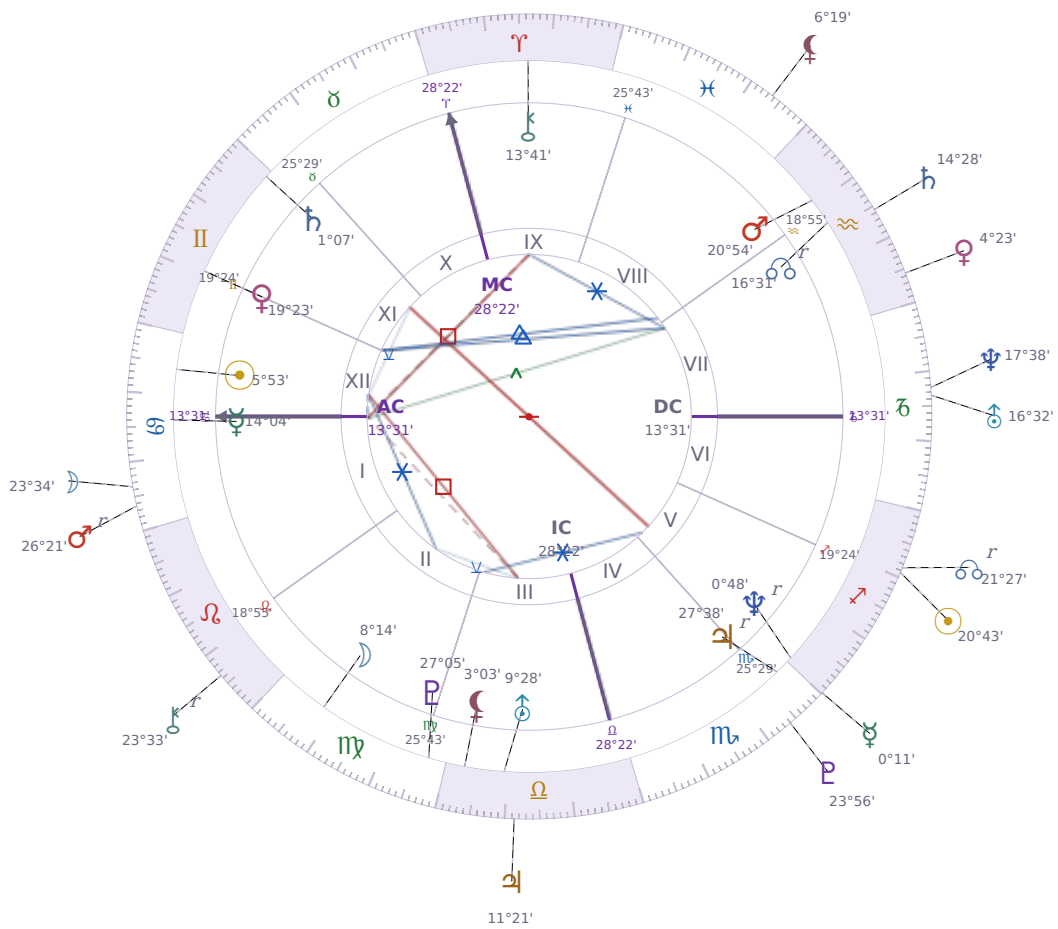

DAILY HOROSCOPE

Elon Reeve Musk

Businessman, entrepreneur, and political figure (born 1971)

♋ Cancer June 28, 1971 07:30 Pretoria

Saturday, 12 December 1992

TRANSITS FOR TODAY

☉ Sun	in ♐ Sagittarius	20°43'31"
☾ Moon	in ♋ Cancer	23°34'04"
☿ Mercury	in ♐ Sagittarius	0°11'28"
♀ Venus	in ♒ Aquarius	4°23'43"
♂ Mars	in ♋ Cancer Rx	26°21'02"
♃ Jupiter	in ♎ Libra	11°21'33"
♄ Saturn	in ♒ Aquarius	14°28'08"

♅ Uranus	in ♑ Capricorn	16°32'55"
♆ Neptune	in ♑ Capricorn	17°38'46"
♇ Pluto	in ♏ Scorpio	23°56'38"
♁ Chiron	in ♌ Leo Rx	23°33'03"
♁ NNode	in ♐ Sagittarius Rx	21°27'29"
♁ Lilith	in ♋ Pisces	6°19'27"

NATAL PLANETS

KEY DATE

☿ Mercury enters ♐ Sagittarius

Mercury in *Sagittarius* brings **direct, blunt communication** — people say what they think without much filtering, which can clear the air or create awkward moments depending on who's listening. At work and in conversations, you'll notice **big-picture talk** taking over, with less patience for small details or nitpicking, so getting agreements in writing becomes more important. *Sagittarius* also pushes curiosity and debate, so **arguments stay friendly** longer than usual, even when people disagree strongly.