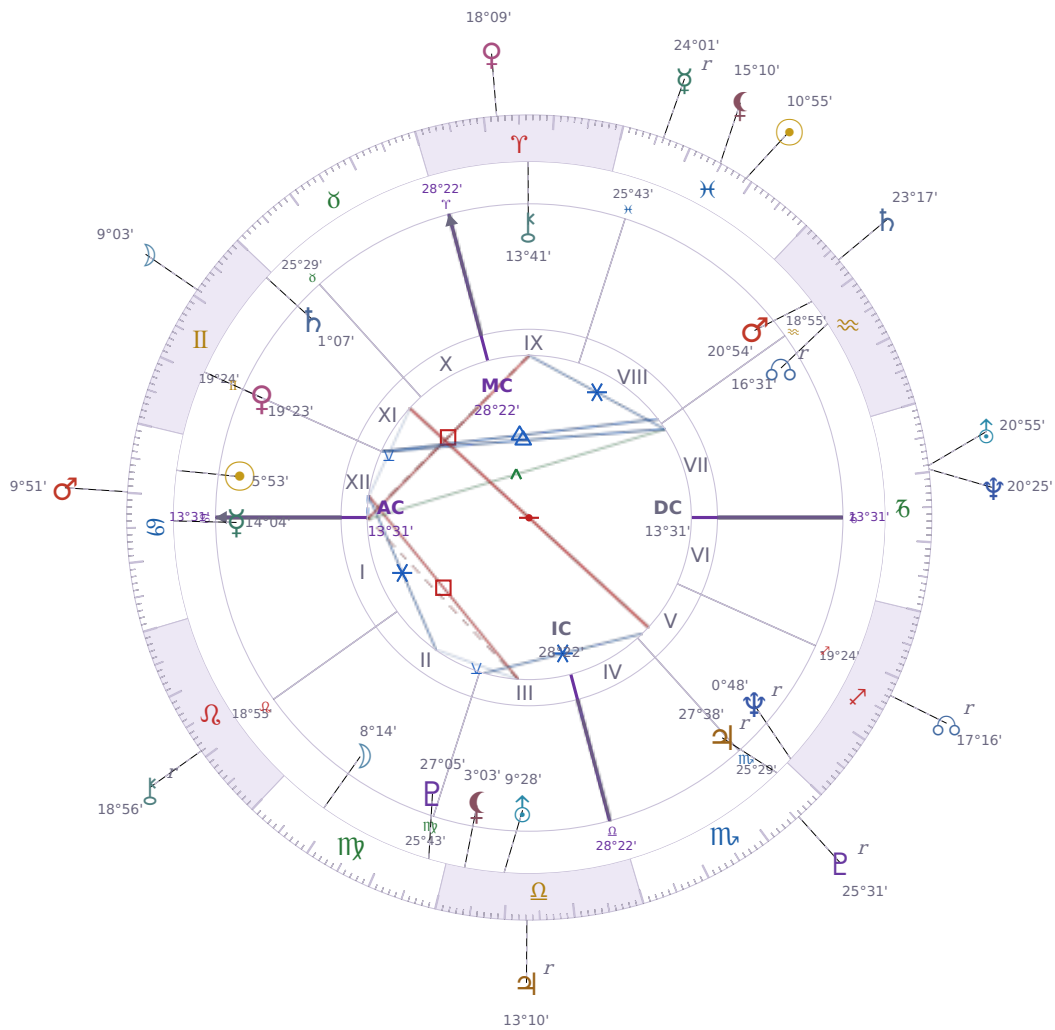

DAILY HOROSCOPE

Elon Reeve Musk

Businessman, entrepreneur, and political figure (born 1971)

♋ Cancer June 28, 1971 07:30 Pretoria

Monday, 1 March 1993

TRANSITS FOR TODAY

☉ Sun	in ♋ Pisces	10°55'09"
☾ Moon	in ♊ Gemini	9°03'26"
☿ Mercury	in ♋ Pisces Rx	24°01'31"
♀ Venus	in ♈ Aries	18°09'28"
♂ Mars	in ♋ Cancer	9°51'02"
♃ Jupiter	in ♎ Libra Rx	13°10'24"
♄ Saturn	in ♒ Aquarius	23°17'51"

♅ Uranus	in ♑ Capricorn	20°55'14"
♆ Neptune	in ♑ Capricorn	20°25'02"
♇ Pluto	in ♏ Scorpio Rx	25°31'13"
♁ Chiron	in ♌ Leo Rx	18°56'39"
♁ NNode	in ♐ Sagittarius Rx	17°16'30"
♁ Lilith	in ♋ Pisces	15°10'30"

## KEY TRANSIT FACTORS