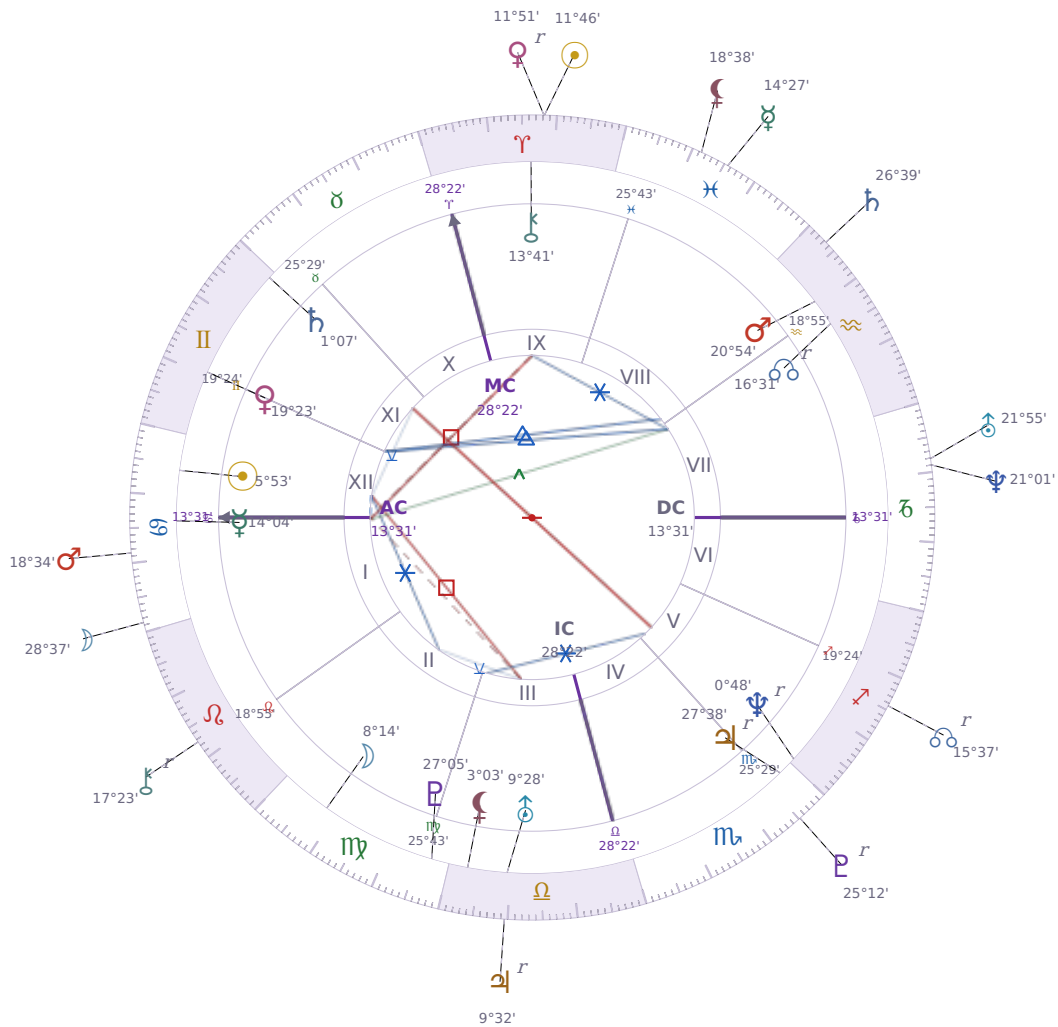

DAILY HOROSCOPE

Elon Reeve Musk

Businessman, entrepreneur, and political figure (born 1971)

♋ Cancer June 28, 1971 07:30 Pretoria

Thursday, 1 April 1993

TRANSITS FOR TODAY

☉ Sun	in ♈ Aries	11°46'19"
☾ Moon	in ♋ Cancer	28°37'39"
☿ Mercury	in ♋ Cancer	14°27'06"
♀ Venus	in ♈ Aries Rx	11°51'08"
♂ Mars	in ♋ Cancer	18°34'30"
♃ Jupiter	in ♎ Libra Rx	9°32'26"
♄ Saturn	in ♒ Aquarius	26°39'05"

♅ Uranus	in ♑ Capricorn	21°55'48"
♆ Neptune	in ♑ Capricorn	21°01'33"
♇ Pluto	in ♏ Scorpio Rx	25°12'15"
♁ Chiron	in ♌ Leo Rx	17°23'52"
♁ NNode	in ♐ Sagittarius Rx	15°37'59"
♁ Lilith	in ♓ Pisces	18°38'56"