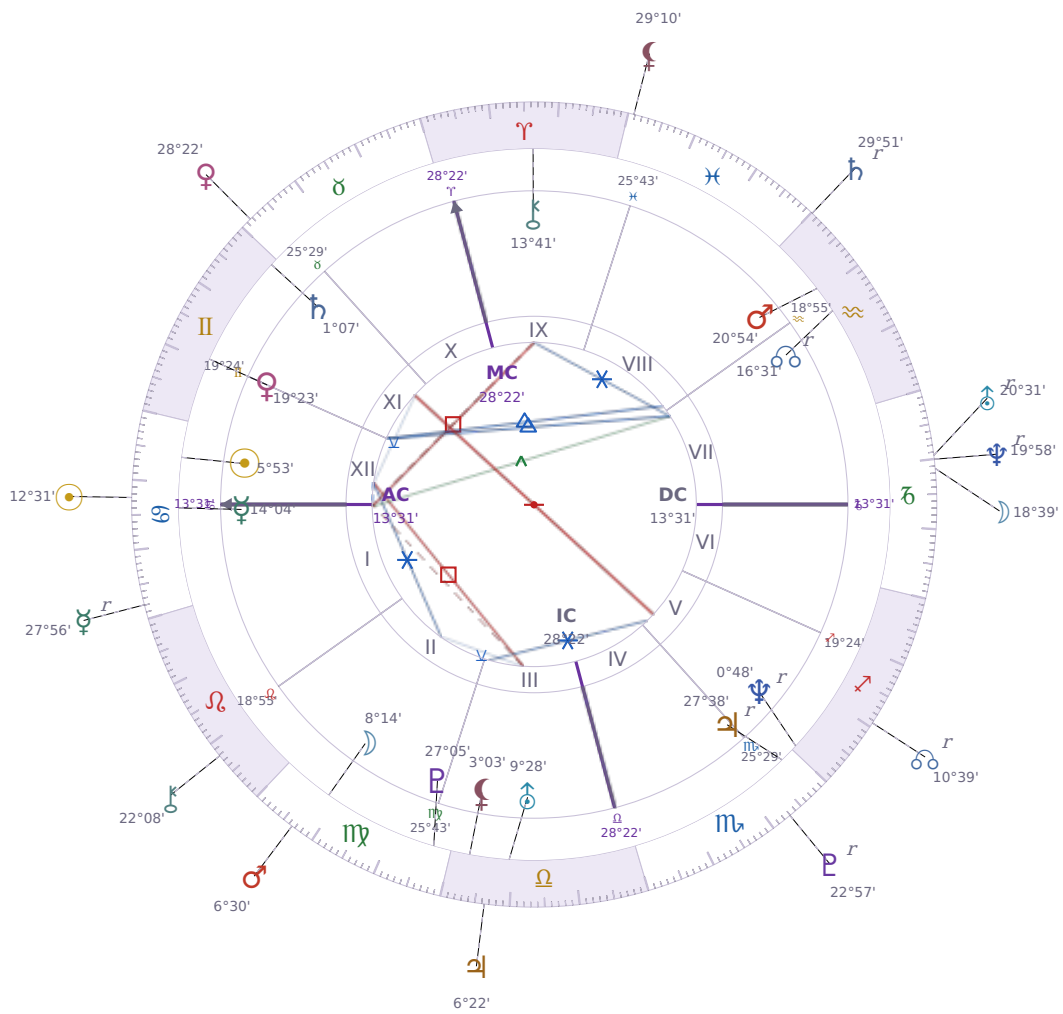

DAILY HOROSCOPE

Elon Reeve Musk

Businessman, entrepreneur, and political figure (born 1971)

♋ Cancer June 28, 1971 07:30 Pretoria

Sunday, 4 July 1993

TRANSITS FOR TODAY

☉ Sun	in ♋ Cancer	12°31'00"
☾ Moon	in ♑ Capricorn	18°39'33"
☿ Mercury	in ♋ Cancer Rx	27°56'40"
♀ Venus	in ♉ Taurus	28°22'17"
♂ Mars	in ♍ Virgo	6°30'46"
♃ Jupiter	in ♎ Libra	6°22'02"
♄ Saturn	in ♒ Aquarius Rx	29°51'17"

♅ Uranus	in ♄ Capricorn Rx	20°31'56"
♆ Neptune	in ♄ Capricorn Rx	19°58'17"
♇ Pluto	in ♏ Scorpio Rx	22°57'08"
♁ Chiron	in ♌ Leo	22°08'20"
♁ NNode	in ♐ Sagittarius Rx	10°39'20"
♁ Lilith	in ♋ Pisces	29°10'42"