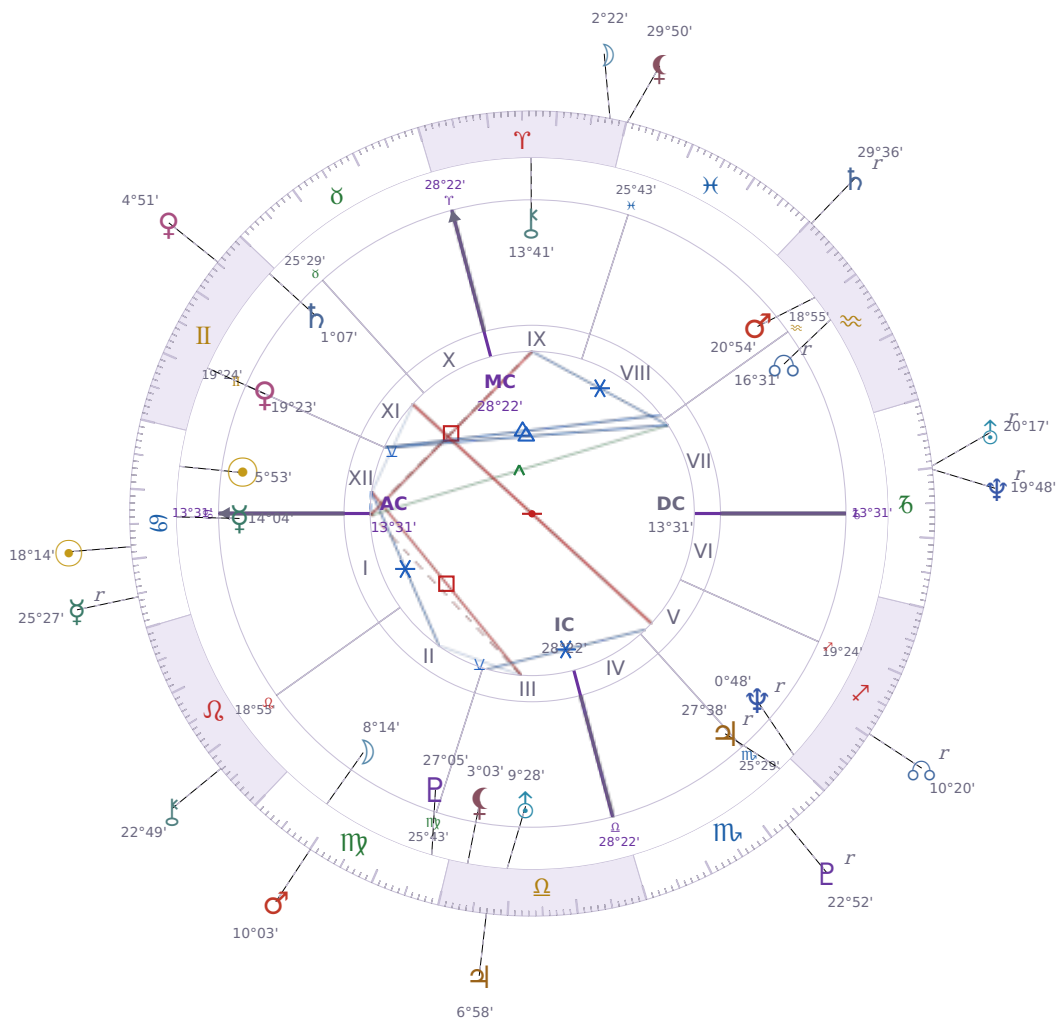

DAILY HOROSCOPE

Elon Reeve Musk

Businessman, entrepreneur, and political figure (born 1971)

♋ Cancer June 28, 1971 07:30 Pretoria

Saturday, 10 July 1993

TRANSITS FOR TODAY

☉ Sun	in ♋ Cancer	18°14'09"
☾ Moon	in ♈ Aries	2°23'00"
☿ Mercury	in ♋ Cancer Rx	25°27'28"
♀ Venus	in ♊ Gemini	4°51'58"
♂ Mars	in ♍ Virgo	10°03'55"
♃ Jupiter	in ♎ Libra	6°58'04"
♄ Saturn	in ♒ Aquarius Rx	29°36'05"

♅ Uranus	in ♄ Capricorn Rx	20°17'31"
♆ Neptune	in ♄ Capricorn Rx	19°48'36"
♇ Pluto	in ♏ Scorpio Rx	22°52'08"
♁ Chiron	in ♌ Leo	22°49'50"
♊ NNode	in ♐ Sagittarius Rx	10°20'16"
♁ Lilith	in ♋ Pisces	29°51'00"

## NATAL PLANETS

☉ Sun	in ♋ Cancer	5°53'26"	XII
☾ Moon	in ♍ Virgo	8°14'52"	II
☿ Mercury	in ♋ Cancer	14°04'03"	I
♀ Venus	in ♊ Gemini	19°23'48"	XI
♂ Mars	in ♒ Aquarius	20°54'21"	VIII
♃ Jupiter	in ♏ Scorpio	27°38'52"	V Rx
♄ Saturn	in ♊ Gemini	1°07'22"	XI
♅ Uranus	in ♎ Libra	9°28'55"	III
♆ Neptune	in ♐ Sagittarius	0°48'48"	V Rx
♇ Pluto	in ♍ Virgo	27°05'36"	III
♁ Chiron	in ♈ Aries	13°41'50"	IX
♊ North Node	in ♒ Aquarius	16°31'23"	VII Rx
♁ Lilith	in ♎ Libra	3°03'14"	III

## KEY TRANSIT FACTORS