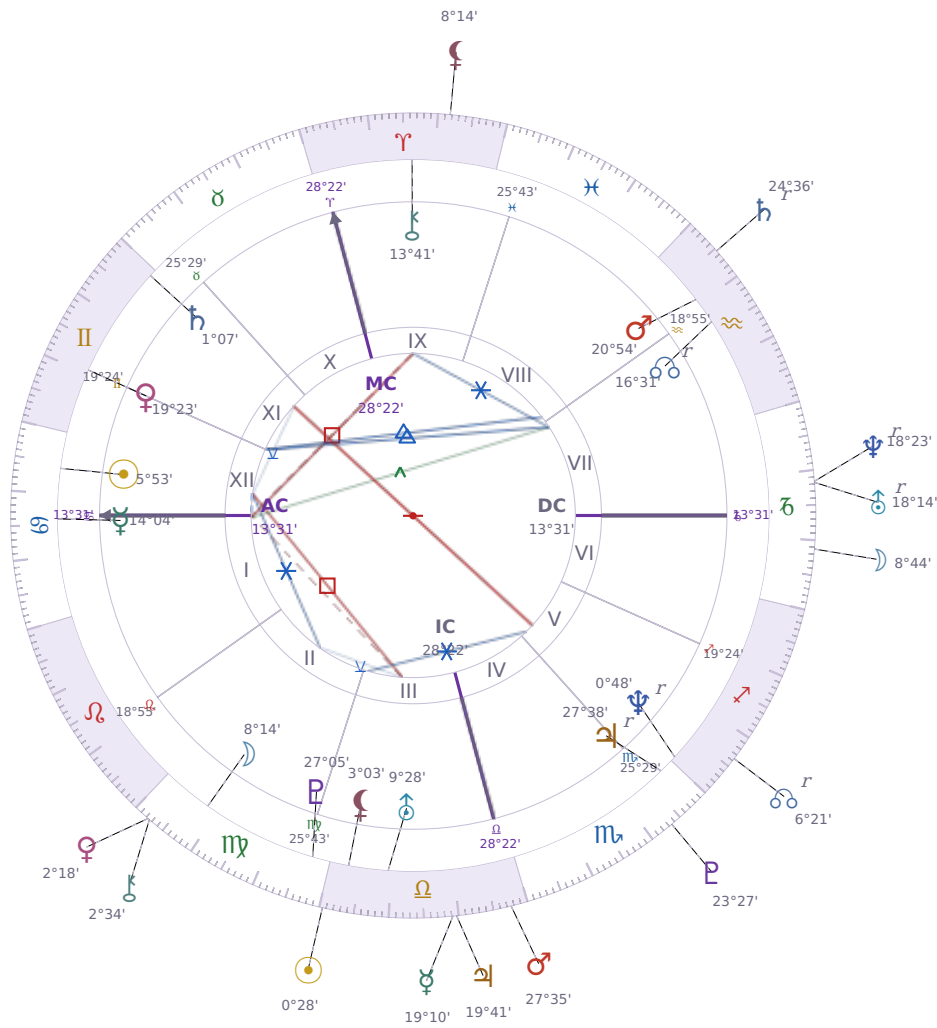

DAILY HOROSCOPE

Elon Reeve Musk

Businessman, entrepreneur, and political figure (born 1971)

♋ Cancer June 28, 1971 07:30 Pretoria

Thursday, 23 September 1993

TRANSITS FOR TODAY

☉ Sun	in ♎ Libra	0°28'27"
☾ Moon	in ♑ Capricorn	8°44'08"
☿ Mercury	in ♎ Libra	19°10'27"
♀ Venus	in ♍ Virgo	2°19'00"
♂ Mars	in ♎ Libra	27°35'00"
♃ Jupiter	in ♎ Libra	19°41'40"
♄ Saturn	in ♒ Aquarius Rx	24°36'30"

♅ Uranus	in ♄ Capricorn Rx	18°14'05"
♆ Neptune	in ♄ Capricorn Rx	18°23'19"
♇ Pluto	in ♏ Scorpio	23°27'18"
♁ Chiron	in ♍ Virgo	2°34'15"
♊ NNode	in ♐ Sagittarius Rx	6°21'58"
♁ Lilith	in ♈ Aries	8°14'09"

NATAL PLANETS

☉ Sun	in ♋ Cancer	5°53'26"	XII
☾ Moon	in ♍ Virgo	8°14'52"	II
☿ Mercury	in ♋ Cancer	14°04'03"	I
♀ Venus	in ♊ Gemini	19°23'48"	XI
♂ Mars	in ♒ Aquarius	20°54'21"	VIII
♃ Jupiter	in ♏ Scorpio	27°38'52"	V Rx
♄ Saturn	in ♊ Gemini	1°07'22"	XI
♅ Uranus	in ♎ Libra	9°28'55"	III
♆ Neptune	in ♐ Sagittarius	0°48'48"	V Rx
♇ Pluto	in ♍ Virgo	27°05'36"	III
♁ Chiron	in ♈ Aries	13°41'50"	IX
♊ North Node	in ♒ Aquarius	16°31'23"	VII Rx
♁ Lilith	in ♎ Libra	3°03'14"	III