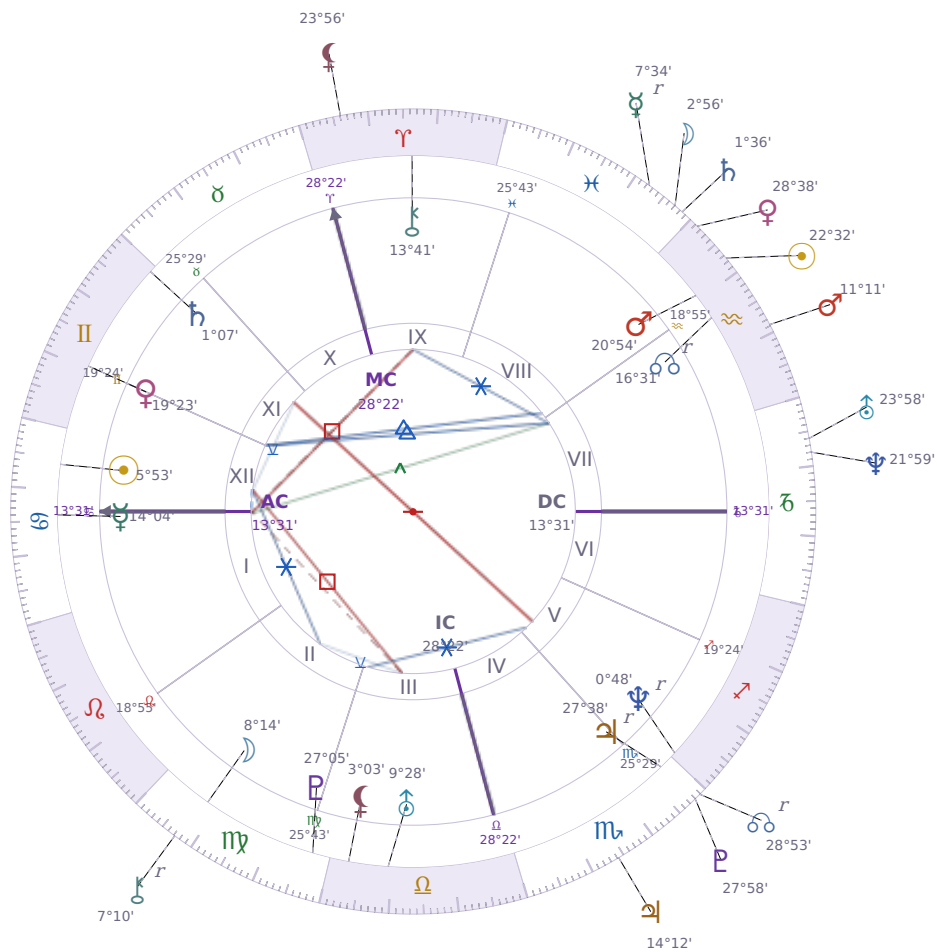

DAILY HOROSCOPE

Elon Reeve Musk

Businessman, entrepreneur, and political figure (born 1971)

♋ Cancer June 28, 1971 07:30 Pretoria

Friday, 11 February 1994

TRANSITS FOR TODAY

☉ Sun	in ♒ Aquarius	22°32'04"
☾ Moon	in ♓ Pisces	2°56'35"
☿ Mercury	in ♓ Pisces Rx	7°34'33"
♀ Venus	in ♒ Aquarius	28°38'19"
♂ Mars	in ♒ Aquarius	11°11'05"
♃ Jupiter	in ♏ Scorpio	14°12'14"
♄ Saturn	in ♓ Pisces	1°36'13"

♅ Uranus	in ♑ Capricorn	23°58'58"
♆ Neptune	in ♑ Capricorn	21°59'24"
♇ Pluto	in ♏ Scorpio	27°58'41"
♁ Chiron	in ♍ Virgo Rx	7°10'37"
♁ NNode	in ♏ Scorpio Rx	28°53'59"
♁ Lilith	in ♈ Aries	23°56'56"

NATAL PLANETS

☉ Sun	in ♋ Cancer	5°53'26"	XII
☾ Moon	in ♍ Virgo	8°14'52"	II
☿ Mercury	in ♋ Cancer	14°04'03"	I
♀ Venus	in ♊ Gemini	19°23'48"	XI
♂ Mars	in ♒ Aquarius	20°54'21"	VIII
♃ Jupiter	in ♏ Scorpio	27°38'52"	V Rx
♄ Saturn	in ♊ Gemini	1°07'22"	XI
♅ Uranus	in ♎ Libra	9°28'55"	III
♆ Neptune	in ♐ Sagittarius	0°48'48"	V Rx
♇ Pluto	in ♍ Virgo	27°05'36"	III
♁ Chiron	in ♈ Aries	13°41'50"	IX
♁ North Node	in ♒ Aquarius	16°31'23"	VII Rx
♁ Lilith	in ♎ Libra	3°03'14"	III