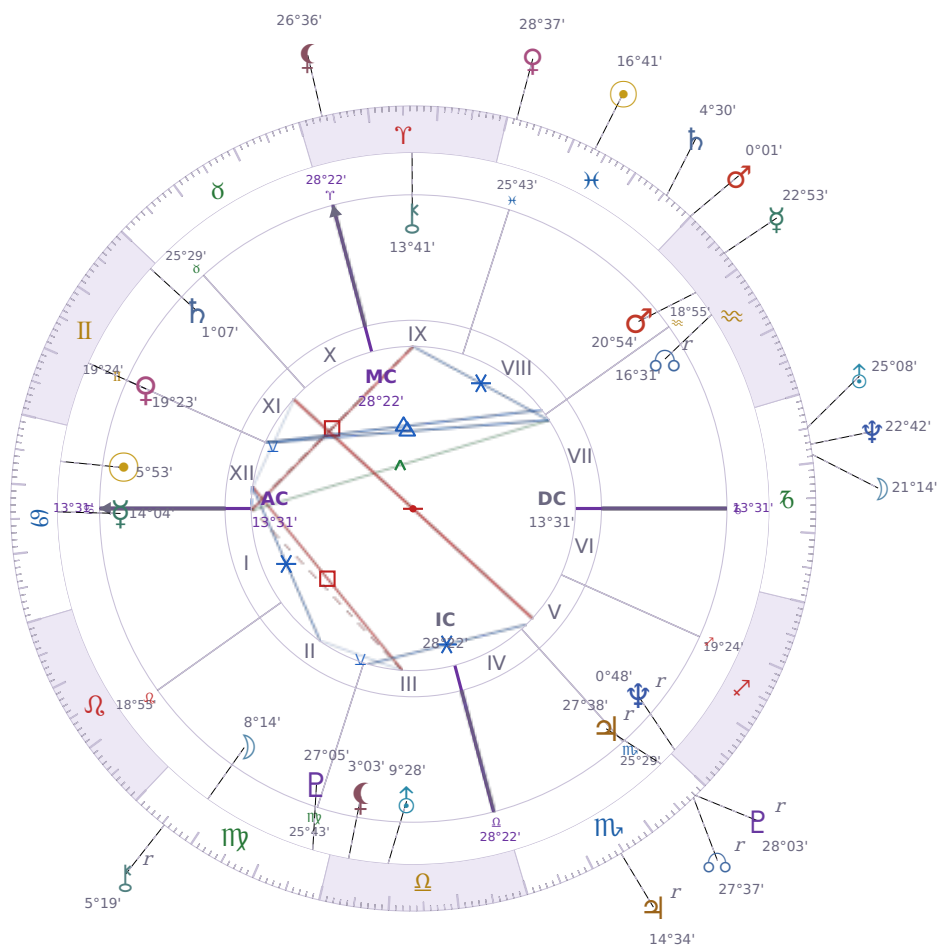

DAILY HOROSCOPE

Elon Reeve Musk

Businessman, entrepreneur, and political figure (born 1971)

♋ Cancer June 28, 1971 07:30 Pretoria

Monday, 7 March 1994

TRANSITS FOR TODAY

☉ Sun	in ♋ Pisces	16°41'03"
☾ Moon	in ♑ Capricorn	21°14'08"
☿ Mercury	in ♒ Aquarius	22°53'21"
♀ Venus	in ♋ Pisces	28°37'37"
♂ Mars	in ♋ Pisces	0°01'55"
♃ Jupiter	in ♏ Scorpio Rx	14°34'52"
♄ Saturn	in ♋ Pisces	4°30'41"

♅ Uranus	in ♄ Capricorn	25°08'40"
♆ Neptune	in ♄ Capricorn	22°42'24"
♇ Pluto	in ♏ Scorpio Rx	28°03'45"
♁ Chiron	in ♍ Virgo Rx	5°19'05"
♁ NNode	in ♏ Scorpio Rx	27°37'43"
♁ Lilith	in ♈ Aries	26°36'58"

NATAL PLANETS

☉ Sun	in ♋ Cancer	5°53'26"	XII
☾ Moon	in ♍ Virgo	8°14'52"	II
☿ Mercury	in ♋ Cancer	14°04'03"	I
♀ Venus	in ♊ Gemini	19°23'48"	XI
♂ Mars	in ♒ Aquarius	20°54'21"	VIII
♃ Jupiter	in ♏ Scorpio	27°38'52"	V Rx
♄ Saturn	in ♊ Gemini	1°07'22"	XI
♅ Uranus	in ♎ Libra	9°28'55"	III
♆ Neptune	in ♐ Sagittarius	0°48'48"	V Rx
♇ Pluto	in ♍ Virgo	27°05'36"	III
♁ Chiron	in ♈ Aries	13°41'50"	IX
♁ North Node	in ♒ Aquarius	16°31'23"	VII Rx
♁ Lilith	in ♎ Libra	3°03'14"	III