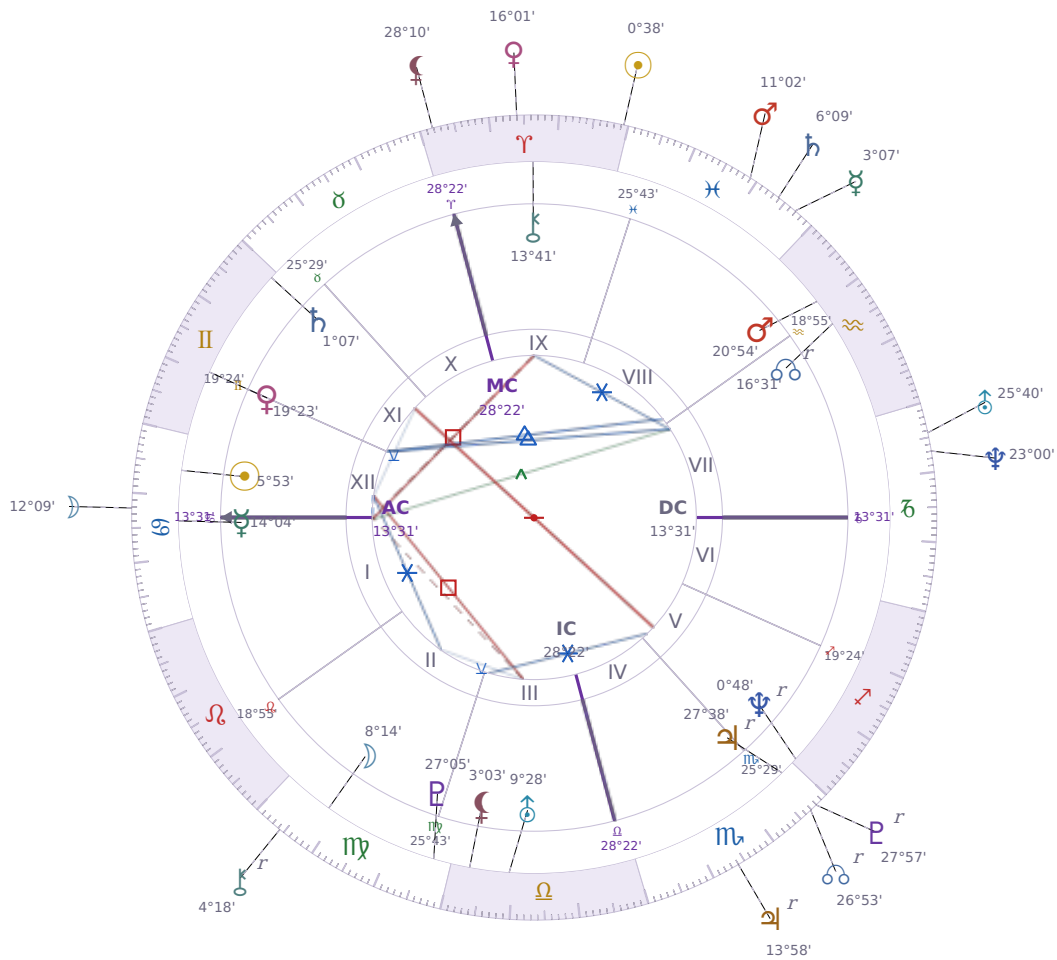

DAILY HOROSCOPE

Elon Reeve Musk

Businessman, entrepreneur, and political figure (born 1971)

♋ Cancer June 28, 1971 07:30 Pretoria

Monday, 21 March 1994

TRANSITS FOR TODAY

☉ Sun	in ♈ Aries	0°38'34"
☾ Moon	in ♋ Cancer	12°09'21"
☿ Mercury	in ♓ Pisces	3°07'00"
♀ Venus	in ♈ Aries	16°01'24"
♂ Mars	in ♓ Pisces	11°02'18"
♃ Jupiter	in ♏ Scorpio <b>Rx</b>	13°58'37"
♄ Saturn	in ♓ Pisces	6°09'21"

♅ Uranus	in ♄ Capricorn	25°40'08"
♆ Neptune	in ♄ Capricorn	23°00'59"
♇ Pluto	in ♏ Scorpio Rx	27°57'28"
♁ Chiron	in ♍ Virgo Rx	4°18'54"
♁ NNode	in ♏ Scorpio Rx	26°53'13"
♁ Lilith	in ♈ Aries	28°10'15"

## NATAL PLANETS

☉ Sun	in ♋ Cancer	5°53'26"	XII
☾ Moon	in ♍ Virgo	8°14'52"	II
☿ Mercury	in ♋ Cancer	14°04'03"	I
♀ Venus	in ♊ Gemini	19°23'48"	XI
♂ Mars	in ♒ Aquarius	20°54'21"	VIII
♃ Jupiter	in ♏ Scorpio	27°38'52"	V Rx
♄ Saturn	in ♊ Gemini	1°07'22"	XI
♅ Uranus	in ♎ Libra	9°28'55"	III
♆ Neptune	in ♐ Sagittarius	0°48'48"	V Rx
♇ Pluto	in ♍ Virgo	27°05'36"	III
♁ Chiron	in ♈ Aries	13°41'50"	IX
♁ North Node	in ♒ Aquarius	16°31'23"	VII Rx
♁ Lilith	in ♎ Libra	3°03'14"	III