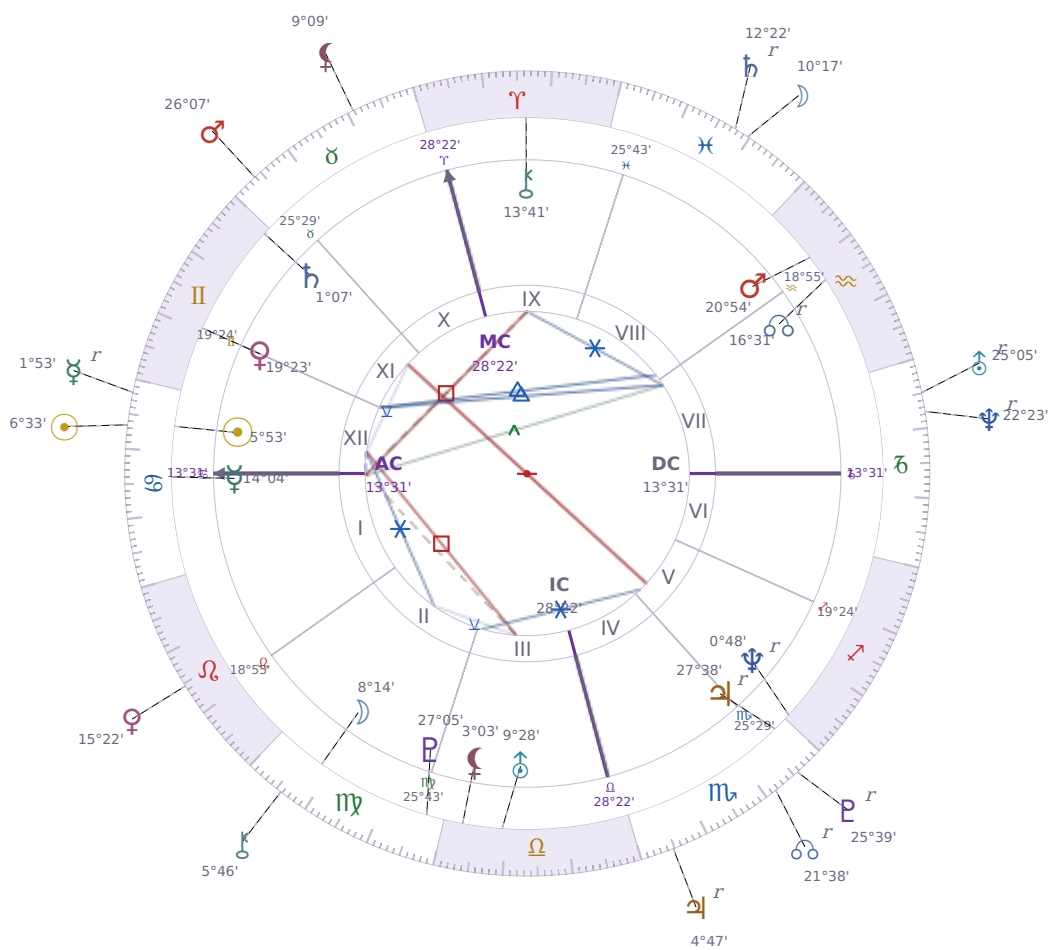

DAILY HOROSCOPE

Elon Reeve Musk

Businessman, entrepreneur, and political figure (born 1971)

♋ Cancer June 28, 1971 07:30 Pretoria

Tuesday, 28 June 1994

TRANSITS FOR TODAY

☉ Sun	in ♋ Cancer	6°33'50"
☾ Moon	in ♋ Pisces	10°17'35"
☿ Mercury	in ♋ Cancer Rx	1°53'05"
♀ Venus	in ♌ Leo	15°22'33"
♂ Mars	in ♌ Taurus	26°07'10"
♃ Jupiter	in ♏ Scorpio Rx	4°47'17"
♄ Saturn	in ♏ Pisces Rx	12°22'47"

♅ Uranus	in ♄ Capricorn Rx	25°05'42"
♆ Neptune	in ♄ Capricorn Rx	22°23'35"
♇ Pluto	in ♏ Scorpio Rx	25°39'41"
♁ Chiron	in ♍ Virgo	5°46'22"
♁ NNode	in ♏ Scorpio Rx	21°38'40"
♁ Lilith	in ♉ Taurus	9°09'03"

## KEY TRANSIT FACTORS