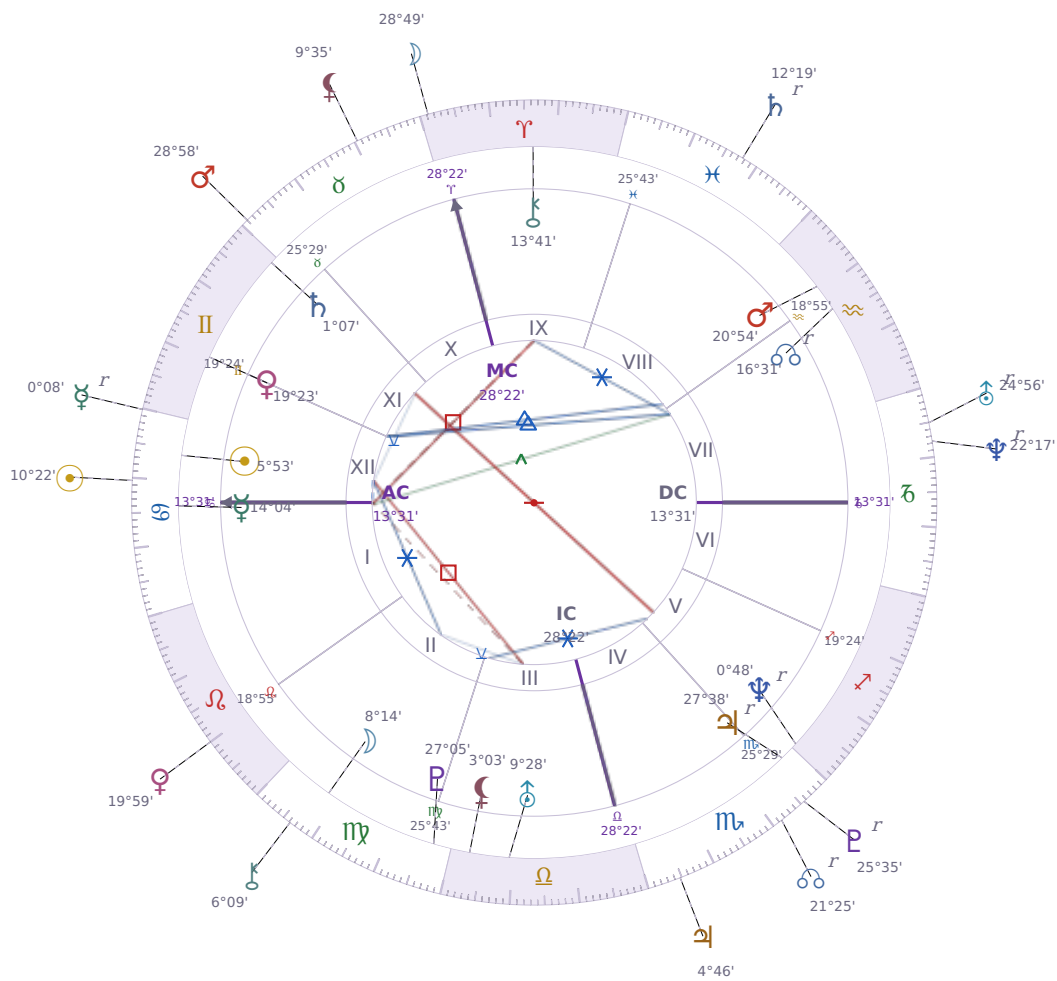

DAILY HOROSCOPE

Elon Reeve Musk

Businessman, entrepreneur, and political figure (born 1971)

♋ Cancer June 28, 1971 07:30 Pretoria

Saturday, 2 July 1994

TRANSITS FOR TODAY

☉ Sun	in ♋ Cancer	10°22'40"
☾ Moon	in ♈ Aries	28°49'40"
☿ Mercury	in ♋ Cancer Rx	0°08'42"
♀ Venus	in ♌ Leo	19°59'09"
♂ Mars	in ♉ Taurus	28°58'38"
♃ Jupiter	in ♏ Scorpio	4°46'06"
♄ Saturn	in ♓ Pisces Rx	12°19'52"

♅ Uranus	in ♑ Capricorn Rx	24°56'37"
♆ Neptune	in ♑ Capricorn Rx	22°17'20"
♇ Pluto	in ♏ Scorpio Rx	25°35'19"
♁ Chiron	in ♍ Virgo	6°09'48"
♁ NNode	in ♏ Scorpio Rx	21°25'57"
♁ Lilith	in ♉ Taurus	9°35'39"

NATAL PLANETS

☉ Sun	in ♋ Cancer	5°53'26"	XII
☾ Moon	in ♍ Virgo	8°14'52"	II
☿ Mercury	in ♋ Cancer	14°04'03"	I
♀ Venus	in ♊ Gemini	19°23'48"	XI
♂ Mars	in ♒ Aquarius	20°54'21"	VIII
♃ Jupiter	in ♏ Scorpio	27°38'52"	V Rx
♄ Saturn	in ♊ Gemini	1°07'22"	XI
♅ Uranus	in ♎ Libra	9°28'55"	III
♆ Neptune	in ♐ Sagittarius	0°48'48"	V Rx
♇ Pluto	in ♍ Virgo	27°05'36"	III
♁ Chiron	in ♈ Aries	13°41'50"	IX
♁ North Node	in ♒ Aquarius	16°31'23"	VII Rx
♁ Lilith	in ♎ Libra	3°03'14"	III

KEY DATE

♃ Jupiter stations Direct

Jupiter turning **direct again** means opportunities and decisions that felt stuck or unclear over the past months can finally move ahead with real momentum. What becomes **clearer now** is whether plans, applications, or deals are actually going to work — delays lift and you get actual answers instead of waiting. **Growth starts moving** in the areas where *Jupiter* sits in your chart, so watch for openings in money, work, relationships, or learning that were on pause during the retrograde.