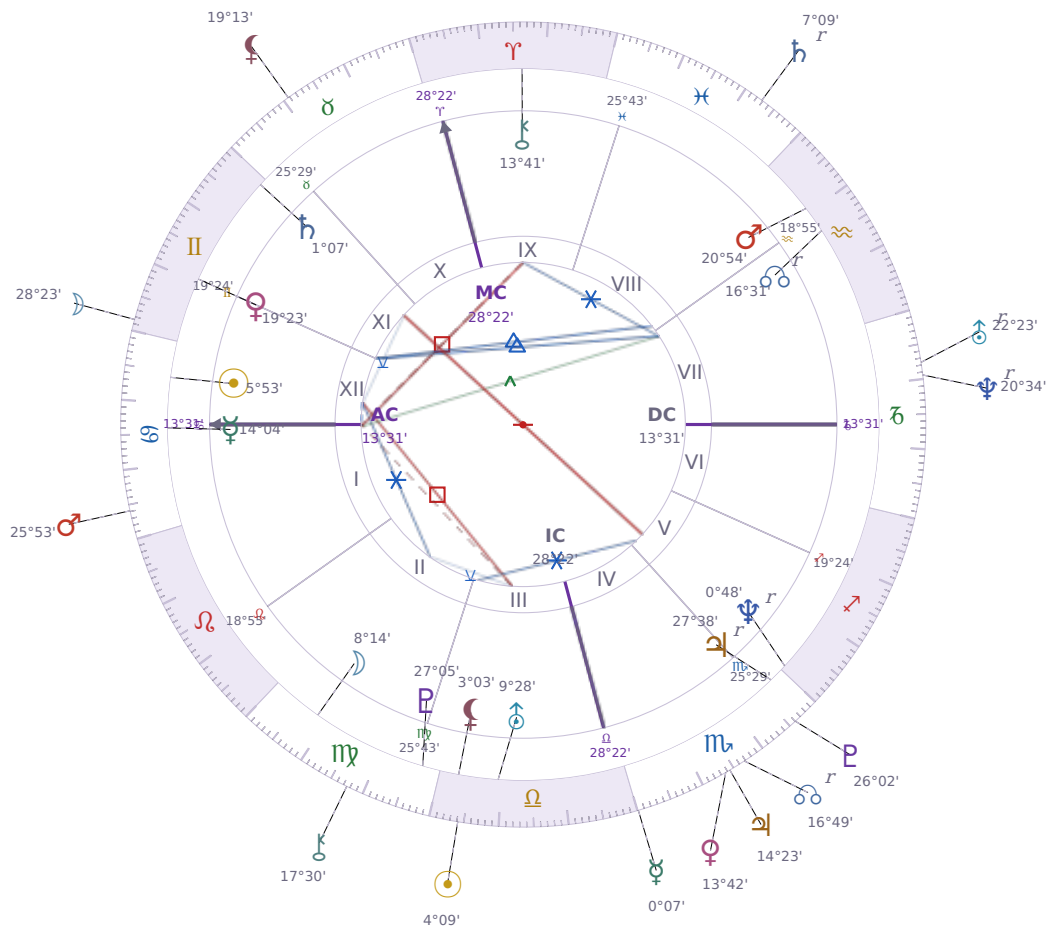

DAILY HOROSCOPE

Elon Reeve Musk

Businessman, entrepreneur, and political figure (born 1971)

♋ Cancer June 28, 1971 07:30 Pretoria

Tuesday, 27 September 1994

TRANSITS FOR TODAY

☉ Sun	in ♎ Libra	4°09'03"
☾ Moon	in ♊ Gemini	28°23'26"
☿ Mercury	in ♏ Scorpio	0°07'23"
♀ Venus	in ♏ Scorpio	13°42'58"
♂ Mars	in ♋ Cancer	25°53'30"
♃ Jupiter	in ♏ Scorpio	14°23'39"
♄ Saturn	in ♋ Pisces Rx	7°09'20"

♅ Uranus	in ♄ Capricorn Rx	22°23'49"
♆ Neptune	in ♄ Capricorn Rx	20°34'53"
♇ Pluto	in ♏ Scorpio	26°02'22"
♁ Chiron	in ♍ Virgo	17°30'45"
♊ NNode	in ♏ Scorpio Rx	16°49'30"
♁ Lilith	in ♉ Taurus	19°13'46"