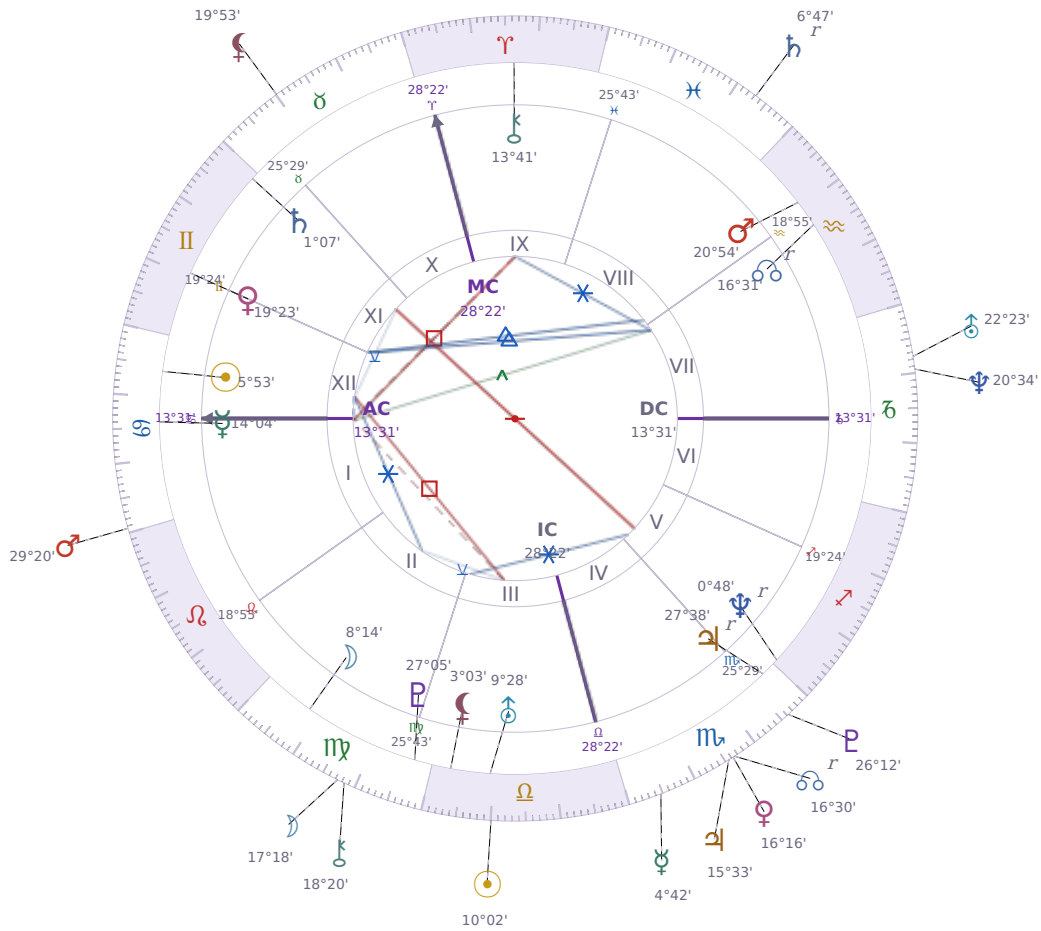

DAILY HOROSCOPE

Elon Reeve Musk

Businessman, entrepreneur, and political figure (born 1971)

♋ Cancer June 28, 1971 07:30 Pretoria

Monday, 3 October 1994

TRANSITS FOR TODAY

☉ Sun	in ♎ Libra	10°02'56"
☾ Moon	in ♍ Virgo	17°18'37"
☿ Mercury	in ♏ Scorpio	4°42'59"
♀ Venus	in ♏ Scorpio	16°16'14"
♂ Mars	in ♋ Cancer	29°20'36"
♃ Jupiter	in ♏ Scorpio	15°33'42"
♄ Saturn	in ♈ Pisces Rx	6°47'39"

♅ Uranus	in ♄ Capricorn	22°23'20"
♆ Neptune	in ♄ Capricorn	20°34'26"
♇ Pluto	in ♏ Scorpio	26°12'46"
♁ Chiron	in ♍ Virgo	18°20'15"
♁ NNode	in ♏ Scorpio Rx	16°30'26"
♁ Lilith	in ♉ Taurus	19°53'38"

## NATAL PLANETS

☉ Sun	in ♋ Cancer	5°53'26"	XII
☾ Moon	in ♍ Virgo	8°14'52"	II
☿ Mercury	in ♋ Cancer	14°04'03"	I
♀ Venus	in ♊ Gemini	19°23'48"	XI
♂ Mars	in ♒ Aquarius	20°54'21"	VIII
♃ Jupiter	in ♏ Scorpio	27°38'52"	V Rx
♄ Saturn	in ♊ Gemini	1°07'22"	XI
♅ Uranus	in ♎ Libra	9°28'55"	III
♆ Neptune	in ♐ Sagittarius	0°48'48"	V Rx
♇ Pluto	in ♍ Virgo	27°05'36"	III
♁ Chiron	in ♈ Aries	13°41'50"	IX
♁ North Node	in ♒ Aquarius	16°31'23"	VII Rx
♁ Lilith	in ♎ Libra	3°03'14"	III