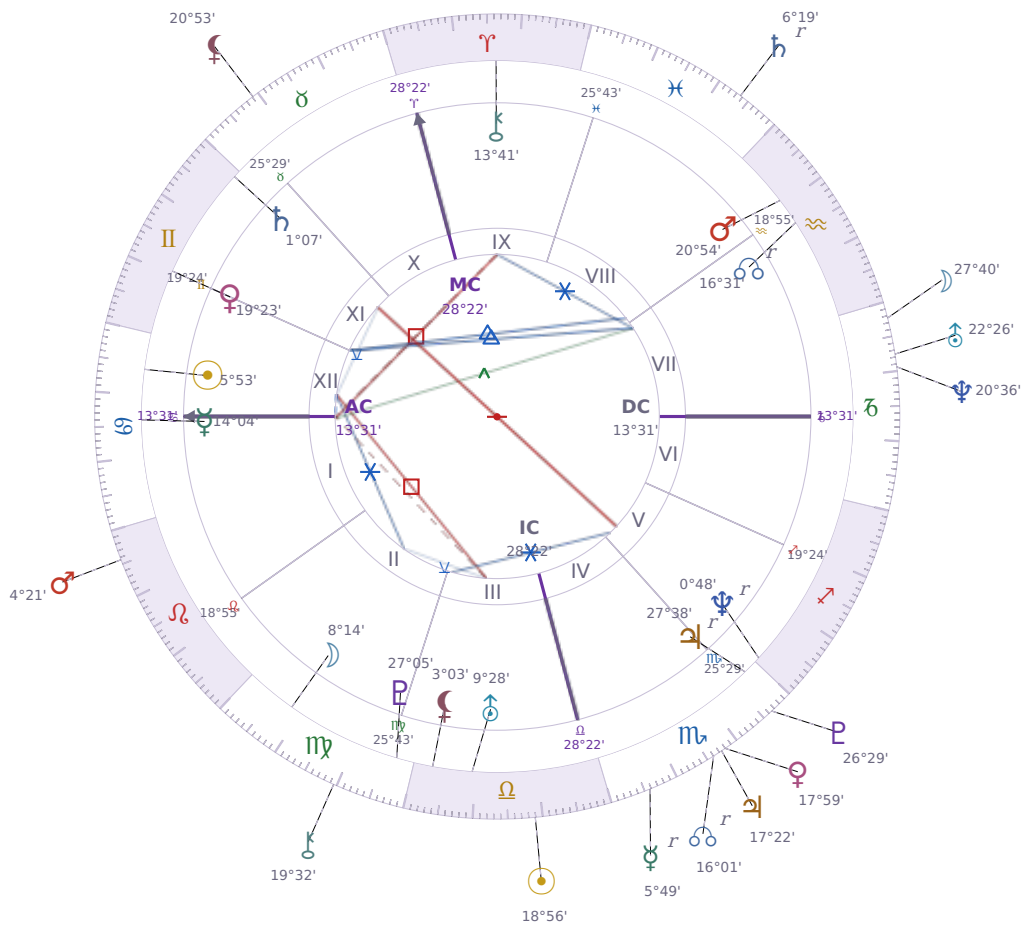

DAILY HOROSCOPE

Elon Reeve Musk

Businessman, entrepreneur, and political figure (born 1971)

♋ Cancer June 28, 1971 07:30 Pretoria

Wednesday, 12 October 1994

TRANSITS FOR TODAY

☉ Sun	in ♏ Libra	18°56'04"
☾ Moon	in ♏ Capricorn	27°40'44"
☿ Mercury	in ♏ Scorpio Rx	5°49'09"
♀ Venus	in ♏ Scorpio	18°00'00"
♂ Mars	in ♏ Leo	4°21'18"
♃ Jupiter	in ♏ Scorpio	17°22'53"
♄ Saturn	in ♏ Pisces Rx	6°19'59"

♅ Uranus	in ♑ Capricorn	22°26'05"
♆ Neptune	in ♑ Capricorn	20°36'03"
♇ Pluto	in ♏ Scorpio	26°29'55"
♁ Chiron	in ♍ Virgo	19°32'35"
♁ NNode	in ♏ Scorpio Rx	16°01'50"
♁ Lilith	in ♉ Taurus	20°53'26"

## KEY TRANSIT FACTORS