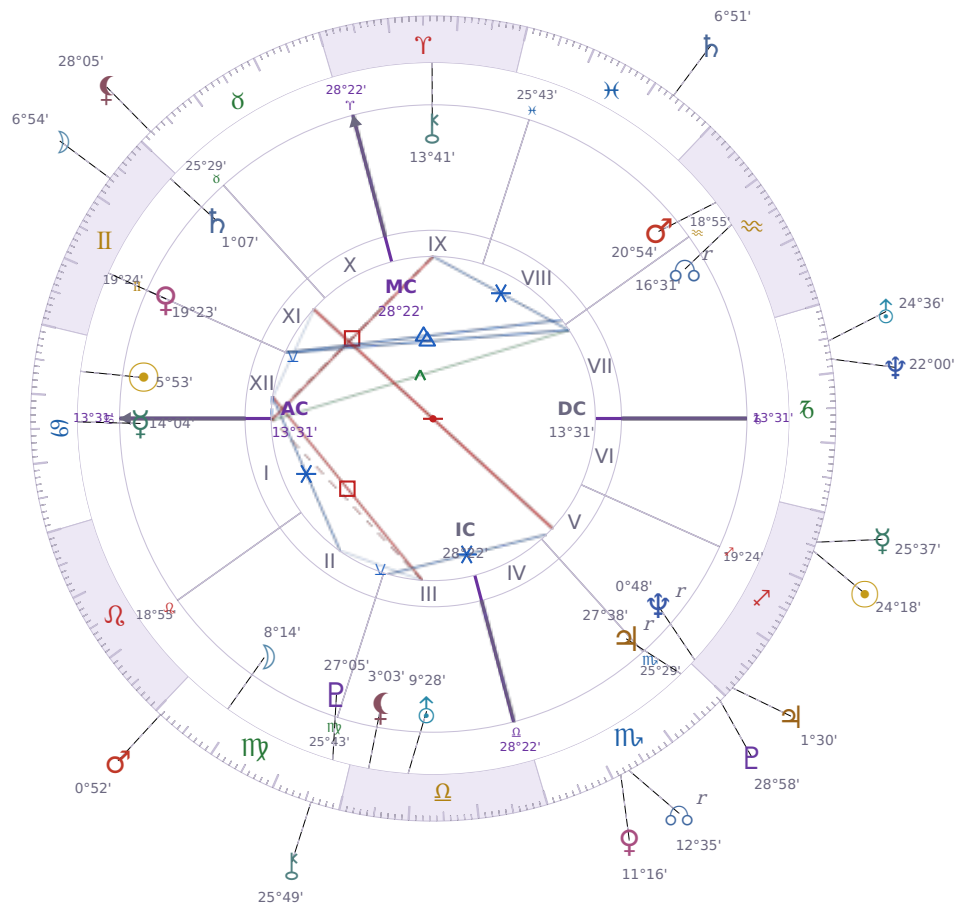

DAILY HOROSCOPE

Elon Reeve Musk

Businessman, entrepreneur, and political figure (born 1971)

♋ Cancer June 28, 1971 07:30 Pretoria

Friday, 16 December 1994

TRANSITS FOR TODAY

☉ Sun	in ♐ Sagittarius	24°18'05"
☾ Moon	in ♊ Gemini	6°54'03"
☿ Mercury	in ♐ Sagittarius	25°37'22"
♀ Venus	in ♏ Scorpio	11°16'43"
♂ Mars	in ♍ Virgo	0°52'04"
♃ Jupiter	in ♐ Sagittarius	1°30'59"
♄ Saturn	in ♋ Pisces	6°51'42"

♅ Uranus	in ♑ Capricorn	24°36'46"
♆ Neptune	in ♑ Capricorn	22°00'36"
♇ Pluto	in ♏ Scorpio	28°58'58"
♁ Chiron	in ♍ Virgo	25°49'52"
♁ NNode	in ♏ Scorpio Rx	12°35'19"
♁ Lilith	in ♉ Taurus	28°05'29"

NATAL PLANETS

☉ Sun	in ♋ Cancer	5°53'26"	XII
☾ Moon	in ♍ Virgo	8°14'52"	II
☿ Mercury	in ♋ Cancer	14°04'03"	I
♀ Venus	in ♊ Gemini	19°23'48"	XI
♂ Mars	in ♒ Aquarius	20°54'21"	VIII
♃ Jupiter	in ♏ Scorpio	27°38'52"	V Rx
♄ Saturn	in ♊ Gemini	1°07'22"	XI
♅ Uranus	in ♎ Libra	9°28'55"	III
♆ Neptune	in ♐ Sagittarius	0°48'48"	V Rx
♇ Pluto	in ♍ Virgo	27°05'36"	III
♁ Chiron	in ♈ Aries	13°41'50"	IX
♁ North Node	in ♒ Aquarius	16°31'23"	VII Rx
♁ Lilith	in ♎ Libra	3°03'14"	III