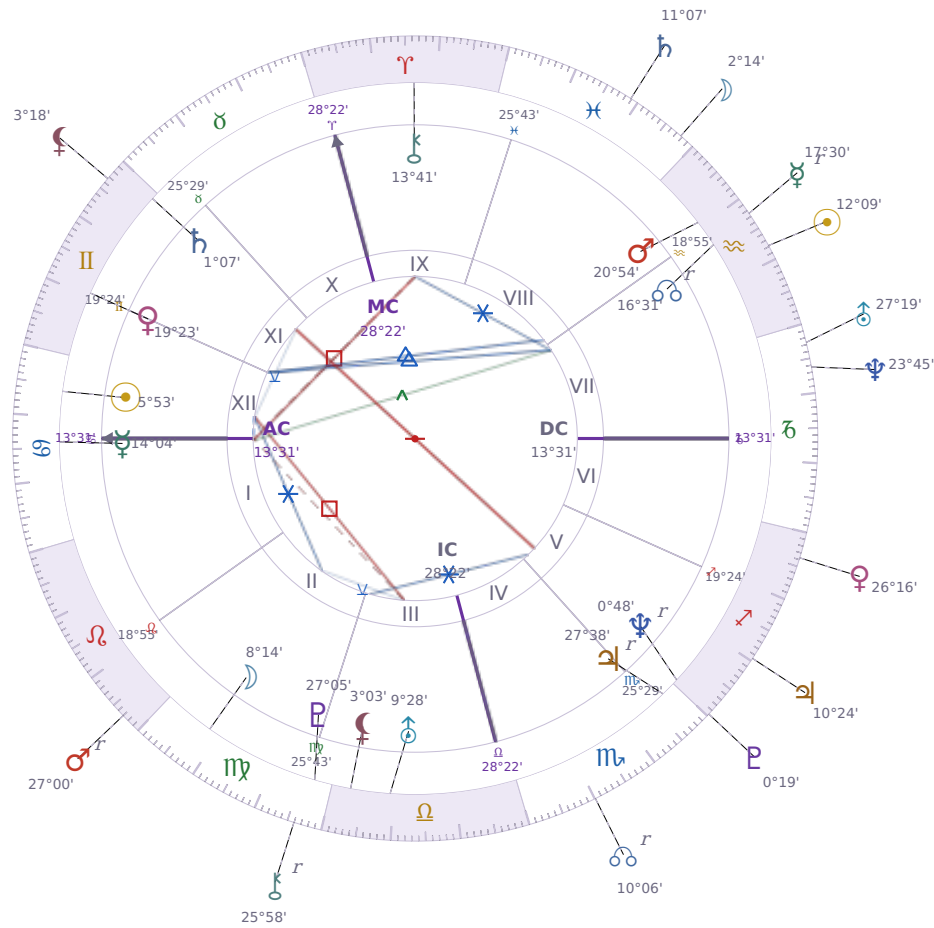

DAILY HOROSCOPE

Elon Reeve Musk

Businessman, entrepreneur, and political figure (born 1971)

♋ Cancer June 28, 1971 07:30 Pretoria

Wednesday, 1 February 1995

TRANSITS FOR TODAY

☉ Sun	in ♒ Aquarius	12°09'28"
☾ Moon	in ♓ Pisces	2°14'27"
☿ Mercury	in ♒ Aquarius Rx	17°30'43"
♀ Venus	in ♐ Sagittarius	26°16'32"
♂ Mars	in ♌ Leo Rx	27°00'10"
♃ Jupiter	in ♐ Sagittarius	10°24'37"
♄ Saturn	in ♓ Pisces	11°07'20"

♅ Uranus	in ♄ Capricorn	27°19'05"
♆ Neptune	in ♄ Capricorn	23°45'05"
♇ Pluto	in ♐ Sagittarius	0°19'45"
♁ Chiron	in ♍ Virgo Rx	25°58'30"
♁ NNode	in ♏ Scorpio Rx	10°06'00"
♁ Lilith	in ♊ Gemini	3°18'13"

## KEY TRANSIT FACTORS